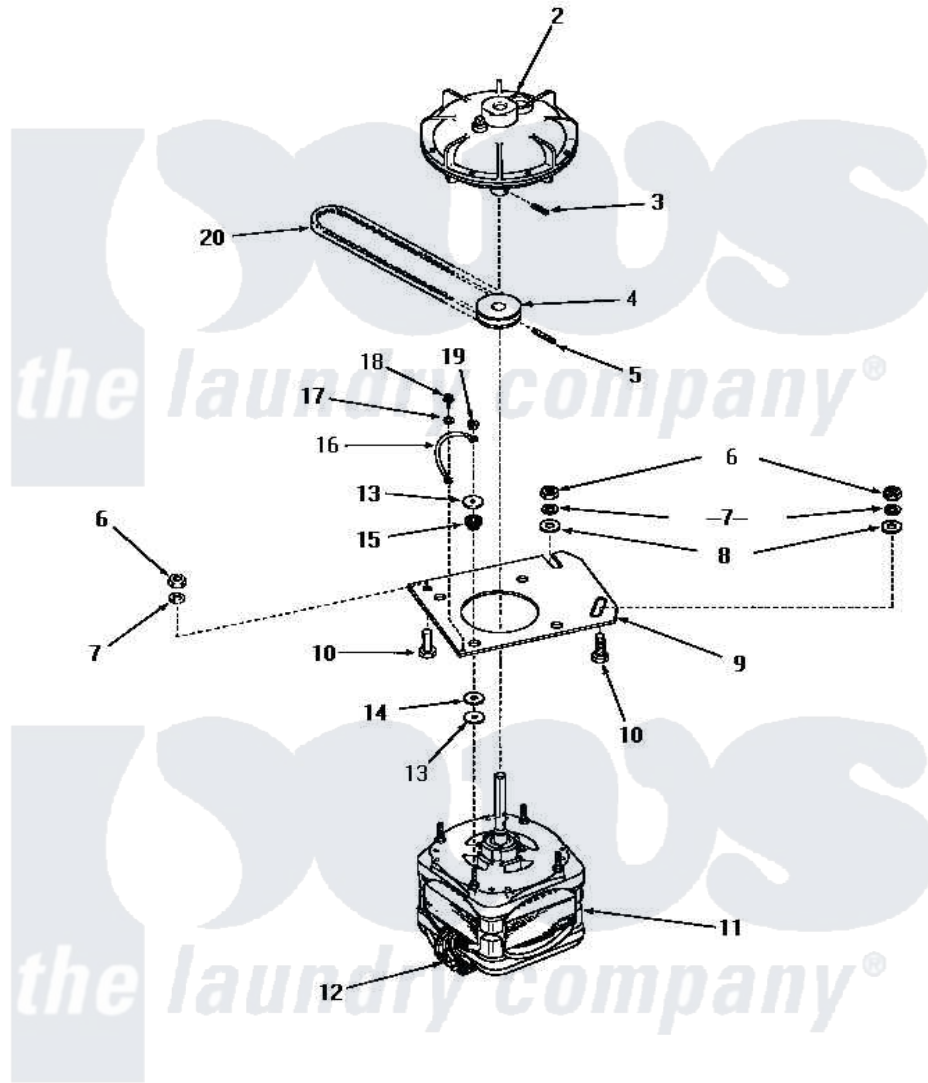

Amana FA3821 14 - MOTOR, FLUID DRIVE & PUMP BELT

MOTOR, FLUID DRIVE AND PUMP BELT

Amana [Residential Amana FA3821 Washer Parts](#) Parts Diagram 14 - MOTOR, FLUID DRIVE & PUMP BELT
 Click on the part number to view part

| Item | Original Part Number | Replaced By | Status | Part Description |
|------|-----------------------|--------------------------|---------------|------------------------------|
| 2 | 24706 | | | Assembly, Fluid Drive |
| 3 | 24703 | | Not Available | PIN,ROLL |
| 4 | 26116 | | | Pulley, Drive |
| 5 | 23750 | | | Pin, Roll |
| 6 | 20274 | 62739 | | Nut, Lock |
| 7 | 20277 | | | Lockwasher, 3/8 Std X 3 |
| 8 | 20279 | | | Washer, 13/32 ID x 13/16 OD |
| 9 | 23769 | | Not Available | PLATE,MOUNTING |
| 10 | 20255 | | Not Available | SCREW,3/8-16 X 1 HEX H |
| 11 | 26069 | | | X Assembly, Motor And Pulley |
| 12 | 24142 | | Not Available | SWITCH,MOTOR |
| " | 24139 | | Not Available | SWITCH,MOTOR |
| 13 | 20103 | M0270519 | | Washer |
| 14 | 20104 | | | Washer |
| 15 | 20102 | | Not Available | WASHER |
| 16 | 25484 | | Not Available | GROUND WIRE |

| | | | |
|----|-----------------------|---------------|-------------------------------|
| 17 | 21735 | Not Available | LOCKWASHER, No. 10 INTSHKP |
| 18 | 20530 | | Screw, 10-24 x 3/8 Hex |
| 19 | 23604 | | Nut, Hex 10-32 Lock |
| 20 | 23759 | Not Available | BELT |
| NI | 20299 | Not Available | FLUID DRIVE FLUID-BULK |