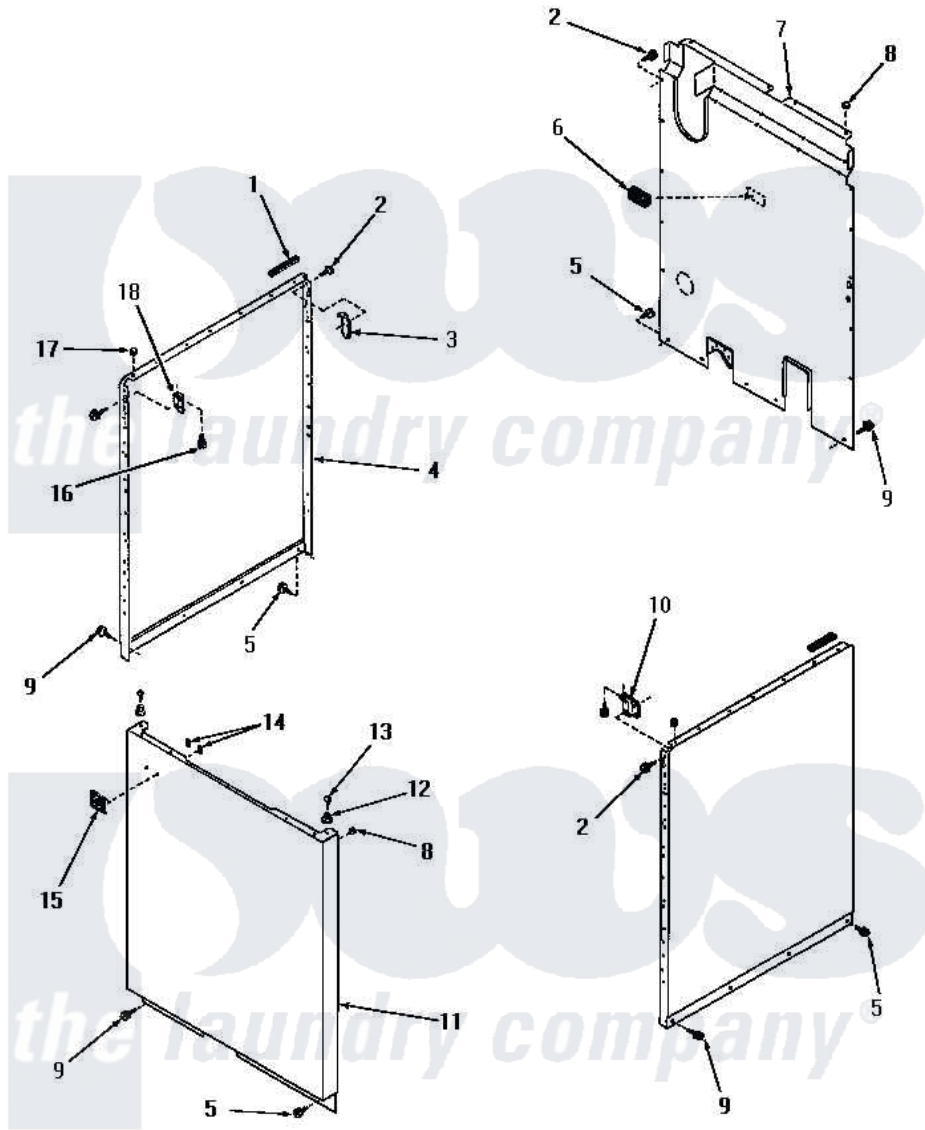

# Amana FA3821 15 - PANELS

## PANELS

Amana [Residential Amana FA3821 Washer Parts](#) Parts Diagram 15 - PANELS

[Click on the part number to view part](#)

Item	Original Part Number	Replaced By	Status	Part Description
1	<a href="#">80312</a>			Bumper Pad
2	51784		Not Available	SCREW,10B-16 X 1/2 HEX
3	<a href="#">52487</a>			Lug, Hold-Down
4	24336C		Not Available	SIDE PANEL, RIGHT OR LEFT, COP
"	24336H		Not Available	SIDE PANEL, RIGHT OR LEFT, HAR
"	24336A		Not Available	SIDE PANEL, RIGHT OR LEFT, AVO
"	24336W		Not Available	xREPLACE
5	26415	<a href="#">27001200</a>		Screw
6	23257		Not Available	PAD,BUMPER
7	24342GR		Not Available	REAR PANEL, GRAY
8	<a href="#">20387</a>			Bumper
9	26592		Not Available	HEX HEAD SCREW
10	26690		Not Available	BRACKET,HOLD DOWN-R.H.
11	24687A		Not Available	FRONT PANEL, AVOCADO

"	24687H	Not Available	FRONT PANEL, HARVEST GOLD
"	24687C	Not Available	FRONT PANEL, COPPERTONE
"	24687W	Not Available	FRONT PANEL, WHITE
12	23020	Not Available	MOUNT,PANEL
13	Q6535	Not Available	SCREW,10B-16 X 3/4 ROU
14	22161	Not Available	CLIP
15	22086	Not Available	MONOGRAM
16	<a href="#">23008</a>		Screw, 10-24 X 3/4 Sems
17	<a href="#">21176</a>		Bumper
18	26691	Not Available	BRACKET,HOLD DOWN-L.H.