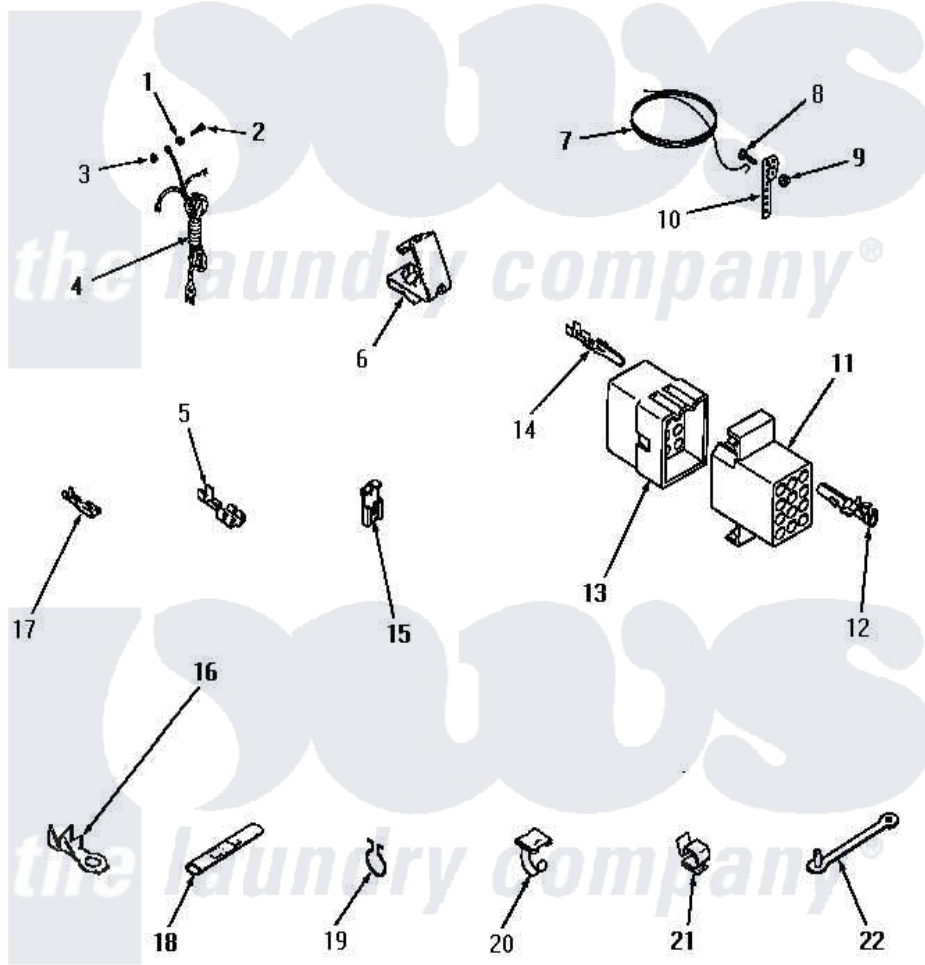

Amana FA3821 16 - POWER CORD, WIRE & TERMINALS

POWER CORD, WIRE AND TERMINALS

Amana [Residential Amana FA3821 Washer Parts](#) Parts Diagram 16 - POWER CORD, WIRE & TERMINALS
 Click on the part number to view part

Item	Original Part Number	Replaced By	Status	Part Description
1	03815			Lockwasher, No.10 Ext Shk
2	20267			Screw, 10-24 X 3/8 Round
3	03673		Not Available	NUT
4	22660		Not Available	POWER CORD AND PLUG
5	Y00119		Not Available	SPADE TERMINAL(18 GAUGE) (1/4 INCH-(1) 18 GAUGE WIRE)
6	00158		Not Available	GROUND CLIP
7	Y21429		Not Available	GROUND WIRE
8	21431		Not Available	ROUND HEAD SCREW
9	Y20278		Not Available	LOCKWASHER
10	21430		Not Available	STRAP,GROUND
11	23042		Not Available	RECEPTACLE
"	Y23034	26163		Receptacle, 9 Circuit
"	23036			Receptacle, 12 Circuit
"	23038		Not Available	RECEPTACLE,15 CIRCUIT
"	23039	697780		Receptacle,

12	Y00117	5011-XX		093 Female Socket
13	23035		Not Available	PLUG,12 CIRCUIT
"	23033			Plug, 9 Circuit
"	23037			Plug, 15 Circuit
"	23041			Plug, 6 Circuit
"	23040			Plug-3 Circuit
14	Y00116			Terminal, Pin-Male
15	Y00120			Terminal, Flag-1/4 Fema
16	00110			No.10 18 Gauge Wire
17	00112			Terminal, Spade-3/16 Fe
18	21091		Not Available	CONNECTOR TWO 1/4 INCH MALE
19	51291			Clip, Wire
20	21793		Not Available	CABLE CLIP
21	21036			Clip, Cable
22	22837		Not Available	STRAP, WIRE