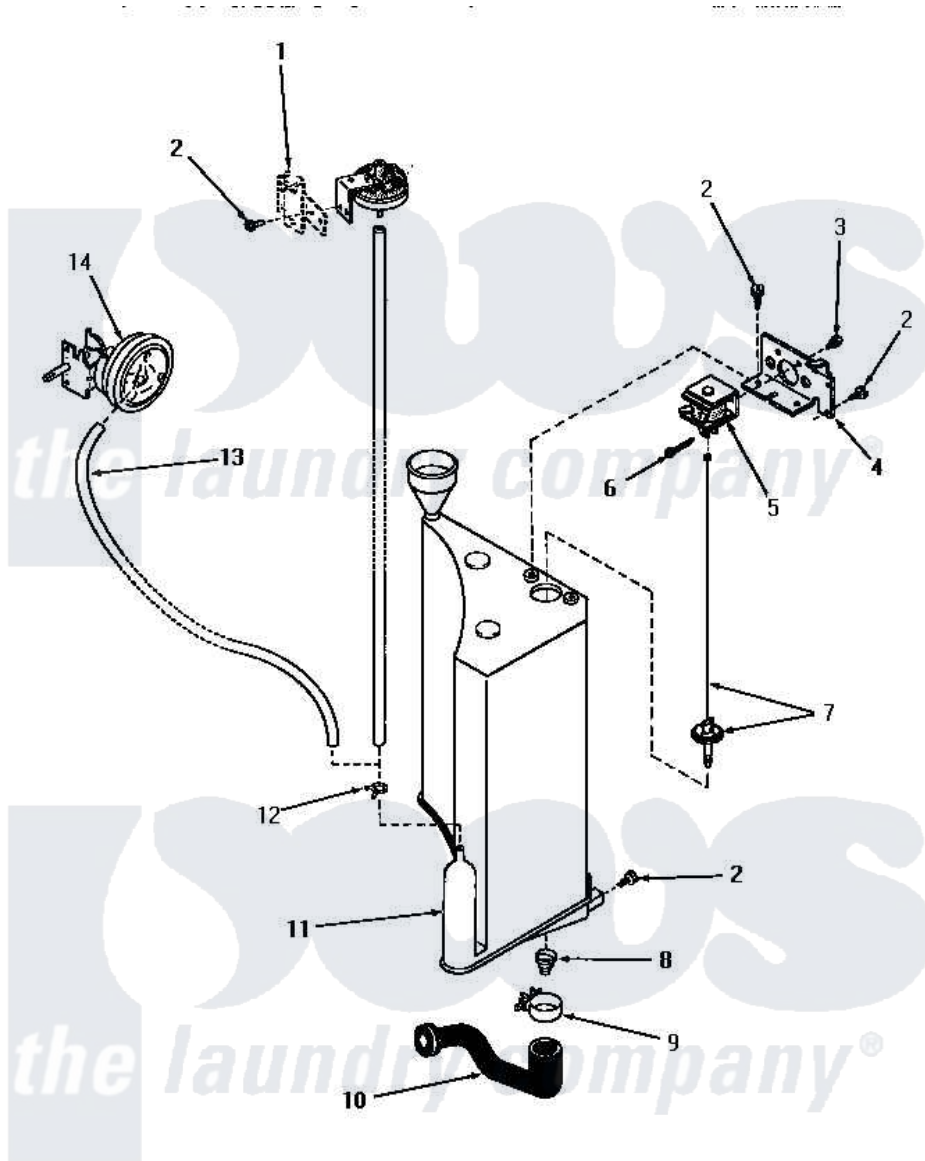

Amana FA3821 17 - PRESSURE SWITCH, RESERVOIR & DRAIN VALVE

PRESSURE SWITCH, RESERVOIR AND DRAIN VALVE

Amana [Residential Amana FA3821 Washer Parts](#) Parts Diagram 17 - PRESSURE SWITCH, RESERVOIR & DRAIN VALVE

[Click on the part number to view part](#)

Item	Original Part Number	Replaced By	Status	Part Description
1	Y00000000		Not Available	SEE NOTE TOP HOLD-DOWN BRACKET, LEFT-FRONT
2	51784		Not Available	SCREW,10B-16 X 1/2 HEX
3	Y03950			Screw, 10-32 x 5/16 Sems
4	Y26000		Not Available	BRACKET
5	25999		Not Available	SOLENOID,DRAIN VALVE
6	20248			Pin, Cotter
7	26244			Assembly, Plunger-Drain Val
8	25997		Not Available	SPRING,DRAIN VALVE
9	20824		Not Available	HOSE CLAMP
10	25998			Hose, Drain-Pressure Ta
11	25993		Not Available	RESERVOIR
12	Y22294	596669		Clamp, Manifold
13	24444		Not Available	NO LONGER AVAILABLE
14	26051		Not Available	SWITCH,PRESSURE