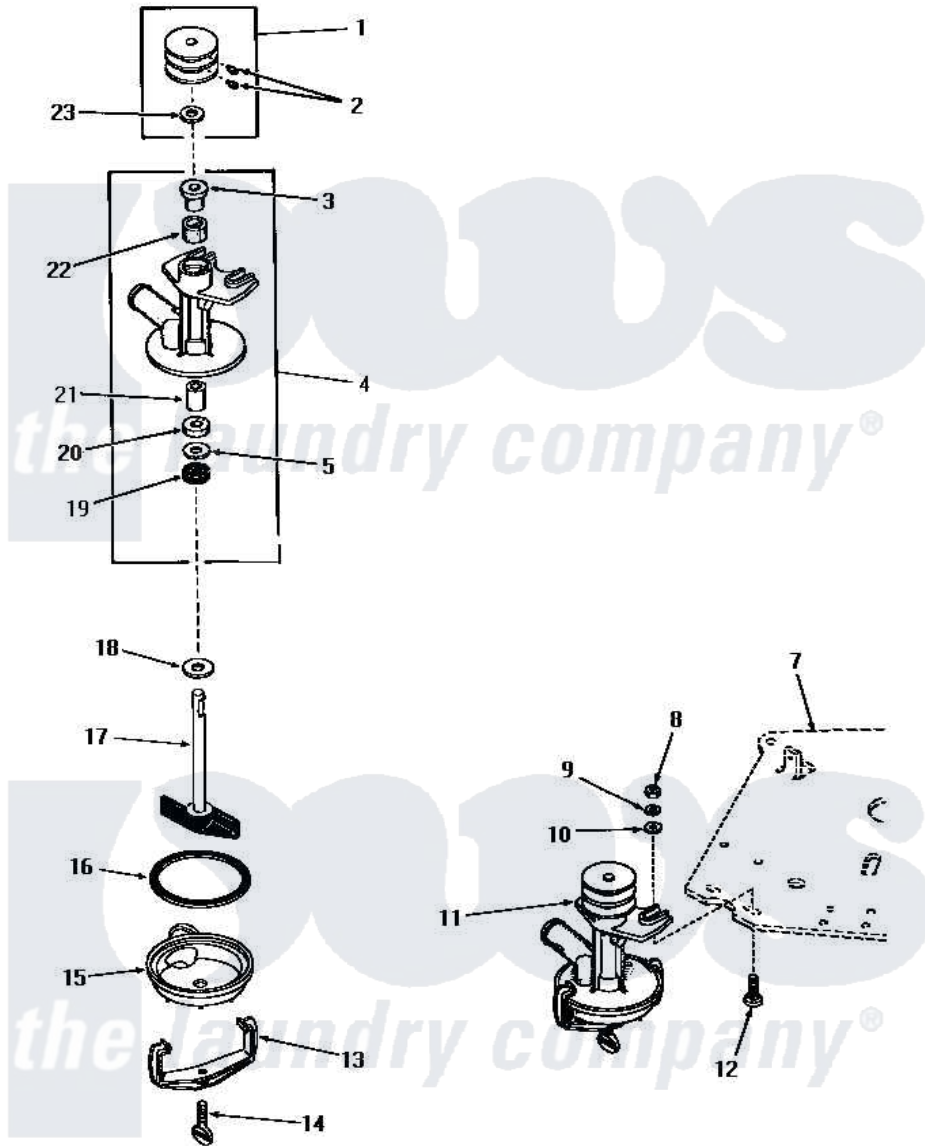

Amana FA3821 18 - PUMP ASSY

PUMP ASSEMBLY

Amana [Residential Amana FA3821 Washer Parts](#) Parts Diagram 18 - PUMP ASSY

[Click on the part number to view part](#)

Item	Original Part Number	Replaced By	Status	Part Description
1	23770		Not Available	ASSY,PULLEY
2	02771			Screw, 1/4-20 x 3/8 Hex S
3	20072			Bearing
4	20763		Not Available	PUMP BODY
5	20093			Washer, 29/64 ID x 63/64 OD
7	Y00000000		Not Available	SEE NOTE MOUNTING PLATE
8	20275	27001225		Nut, Jam Mid Lock 1/4-20
9	03189			LoCkwasher, 1/4 Std-C P
10	20176			Washer, .2656 ID x 9/16 OD
11	25178		Not Available	ASSY,PUMP
12	24390			Bolt
13	20066			Clamp, Pump
14	20161			Screw, 5/16-18 X 1-1/16
15	04316		Not Available	BOTTOM,PUMP
16	20097		Not Available	GASKET
17	04372		Not Available	ASSY,IMPELLER

18	20099		Washer, .440idx1.125odx
19	20095		Seal
20	20094		Packing Material
21	20071		Bearing
22	26479		Wick
23	26919	Not Available	WASHER,PUMP PULLEY
NI	131P3		Kit, Pump Kt85