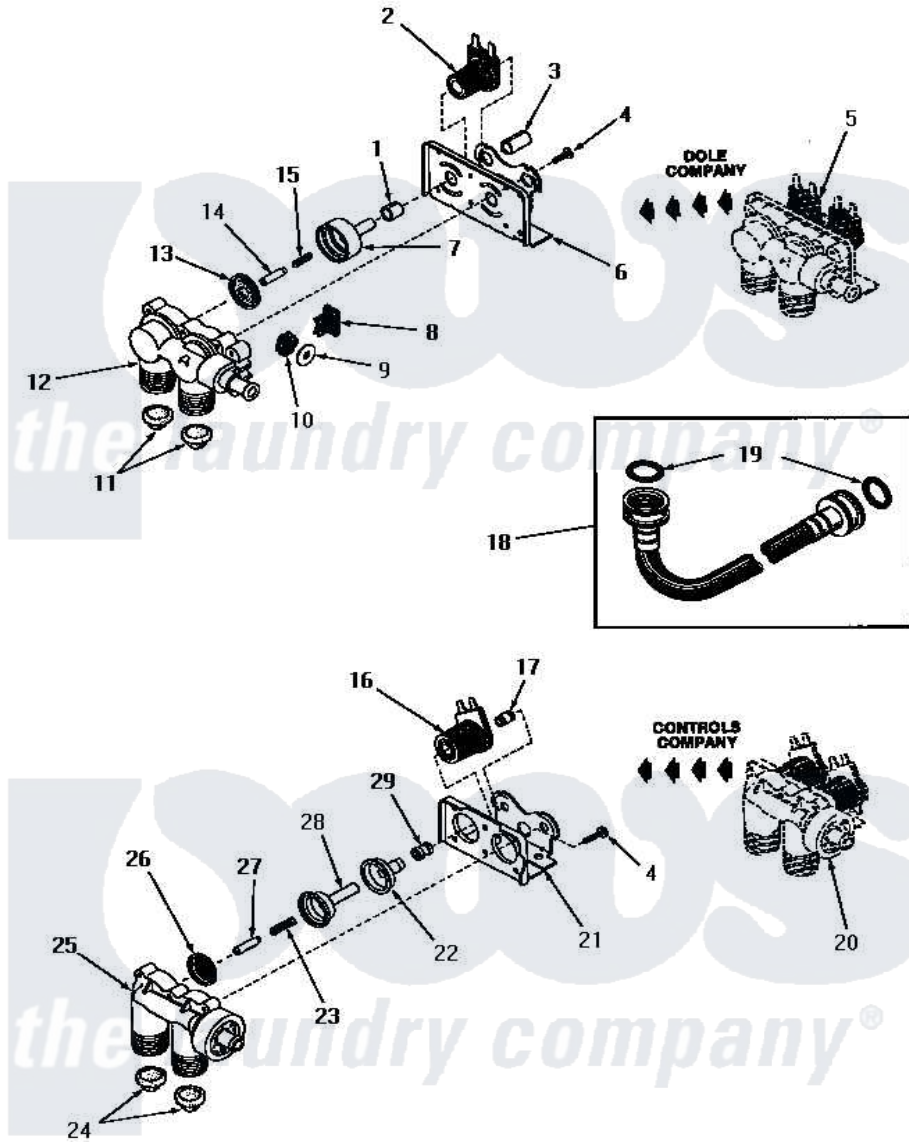

Amana FA4100 01 - 25832 & 25833 MIXING VALVE ASSEMBLIES

25832 and 25833 MIXING VALVE ASSEMBLIES
(See Page 18 for complete assembly)

Amana [Residential Amana FA4100 Washer Parts](#) Parts Diagram 01 - 25832 & 25833 MIXING VALVE ASSEMBLIES
Click on the part number to view part

Item	Original Part Number	Replaced By	Status	Part Description
1	24129		Not Available	SLEEVE,SHORT
2	24126	33930		Valve, Mixing
3	24128		Not Available	SLEEVE,LONG
4	25817C		Not Available	SCREW
5	Y00000000		Not Available	SEE NOTE MIXING VALVE ASSEMBLY
6	Y24127		Not Available	MOUNTING BRACKET
7	24130			Guide, Armature
8	Y24135		Not Available	PLUG,FLOW REGULATOR
9	23224G		Not Available	DIFFUSER
10	21187C		Not Available	REGULATOR,FLOW
11	24122	22002960		Strainer, Washer Inlet
12	24125			Body, Valve
13	24134		Not Available	DIAPHRAGM
14	24132		Not Available	ARMATURE
15	24131		Not Available	SPRING
16	24596A		Not Available	SOLENOID

17	25817M	Not Available	SOLENOID PLUG
18	20241	EZ20241	20 x 24 x 1 Filter 1 Metal Side
19	20290	Y013783	Washer, Inlet Hose
20	Y00000000	Not Available	SEE NOTE MIXING VALVE ASSEMBLY
21	25817B	Not Available	MOUNTING BRACKET
22	25817E	Not Available	SLEEVE, GUIDE xREPLACE
23	25817G	Not Available	SPRING
24	24122	22002960	Strainer, Washer Inlet
25	Y24124	Not Available	VALVE BODY
26	25817K	Not Available	DIAPHRAGM
27	25817H	Not Available	ARMATURE
28	25817F	Not Available	ARMATURE GUIDE
29	25817D	Not Available	SLEEVE ADAPTER