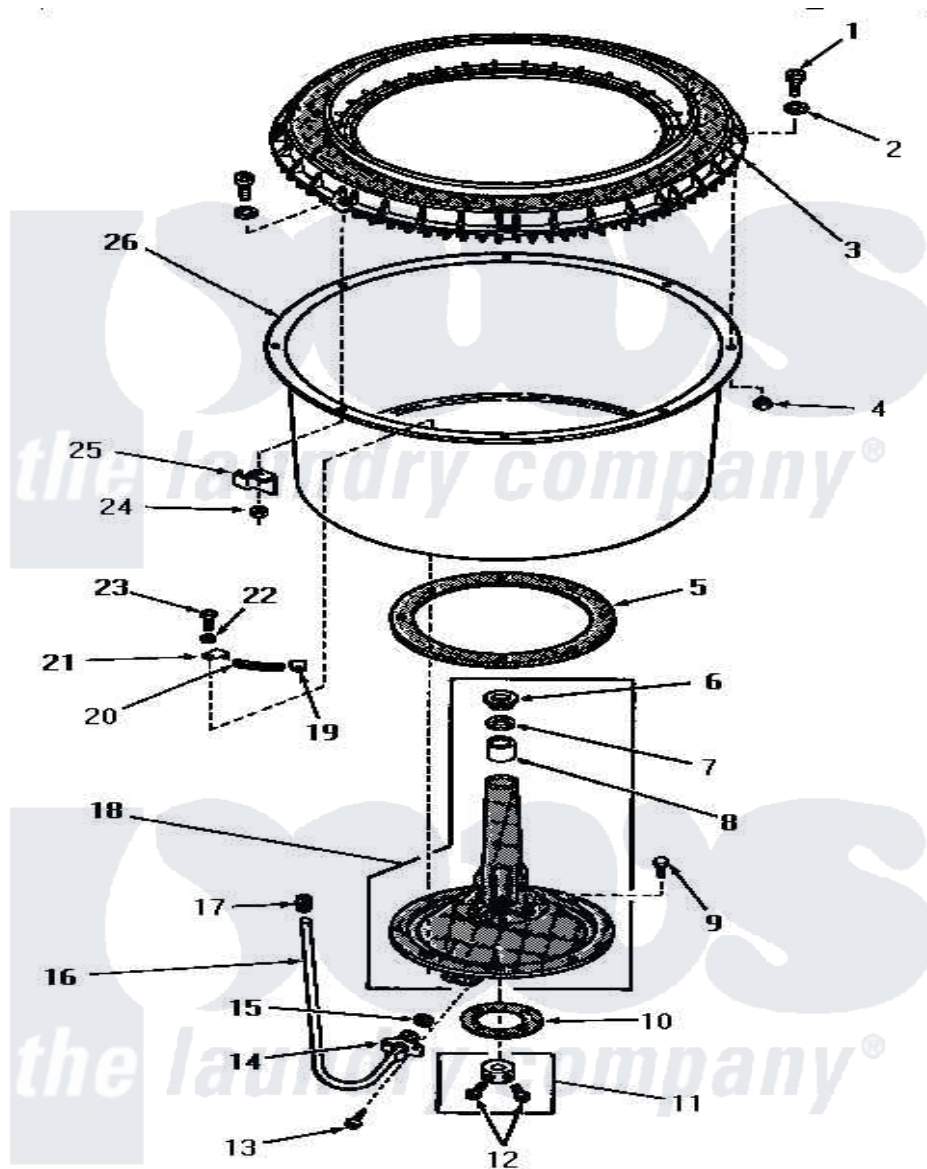

Amana FA4100 03 - AGITATOR POST & SPIN TUB

AGITATOR POST AND SPIN TUB

Amana [Residential Amana FA4100 Washer Parts](#) Parts Diagram 03 - AGITATOR POST & SPIN TUB
 Click on the part number to view part

Item	Original Part Number	Replaced By	Status	Part Description
1	25251	E225251		25 x 25 x 1 Filter 1 Metal Side
2	25100			Washer, 17/64 ID x 1/2 OD
3	24931		Not Available	BALANCE RING
4	25250			Nut, 1/4-20 Hex Nyllock
5	20122			Gasket
6	23685			Bearing
7	23684			Seal
8	23686			Bearing
9	20261			Screw, Cap
10	20120			Gasket
11	20377			Collar Assembly
12	23481	02422		Screw, 1/4-20 X 1/2 HeX
13	20852		Not Available	SCREW,10-24 X 1/2 HEX
14	26046			Bracket, Sediment Tube
15	20110			Gasket
16	22359			Tube, Sediment

17	22361		Sleeve
18	23993	Not Available	ASSY,CENTER COLUMN
19	22446		Clip
20	22144		Spring
21	22447		Clip
22	20121	Not Available	GASKET
23	20260		Screw, 5/16-18 X 3/4 RD
24	26678		Nut, Self-Locking
25	22025		Bracket
26	26909		Tub, Spin-Blue And White
NI	243P3	Not Available	KIT,AGITATOR POST