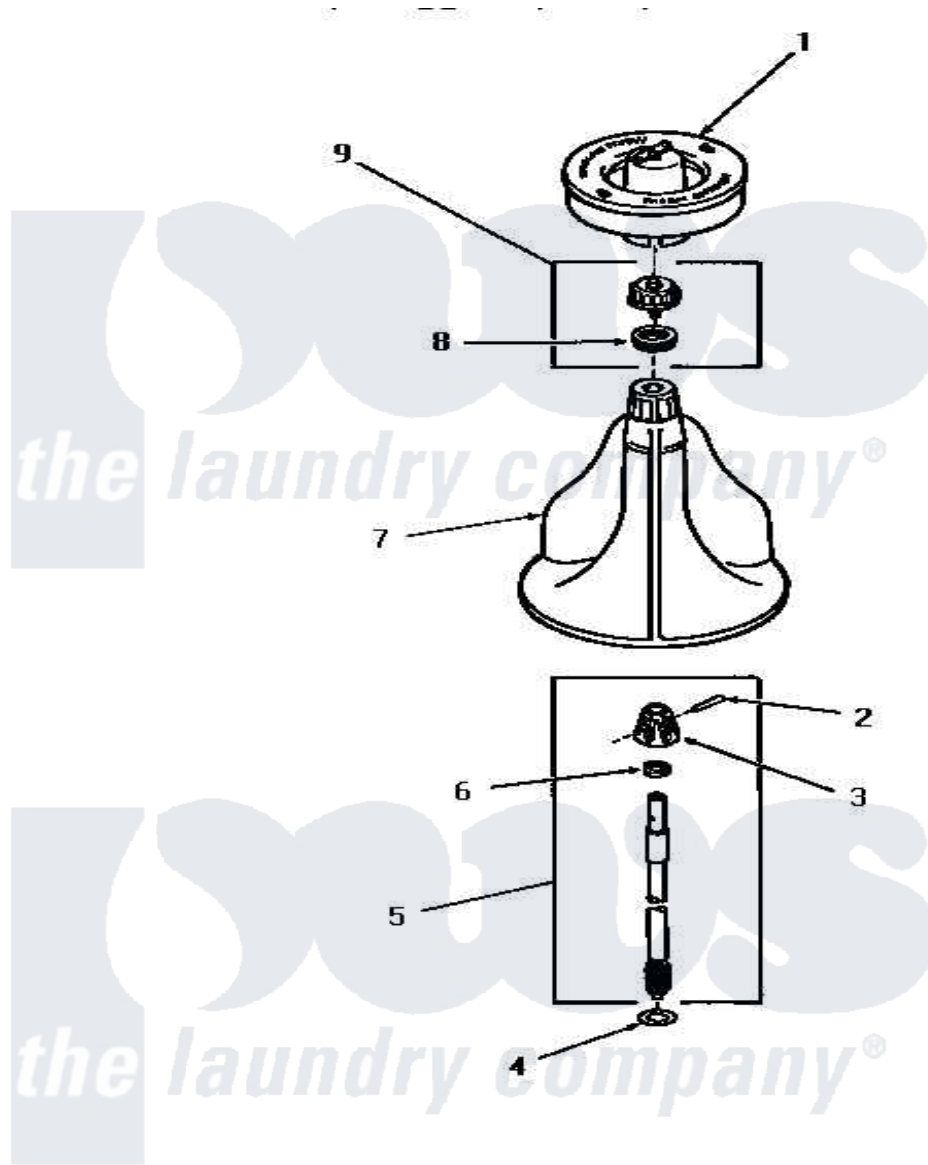

Amana FA4100 04 - AGITATOR, SHAFT & FABRIC SOFTENER DISP

AGITATOR, SHAFT AND FABRIC SOFTENER DISPENSER

Amana [Residential Amana FA4100 Washer Parts](#) Parts Diagram 04 - AGITATOR, SHAFT & FABRIC SOFTENER DISP
 Click on the part number to view part

Item	Original Part Number	Replaced By	Status	Part Description
1	23546		Not Available	ASSY,DISPENSER-FAB-SOF
2	20243			Pin, Taper
3	20056		Not Available	BLOCK, DRIVE
4	22135			Washer
5	21751	21751P		Assyshaft
6	20057	222T017P01		Washer FIB 21/32 ID X 1156 OD X 1/8
7	26006			Assembly, Agitator
8	21036			Clip, Cable
9	26015			Assembly, Cap And Ring-Agitator
"	26014			Assembly, Cap And Ring-Agitator