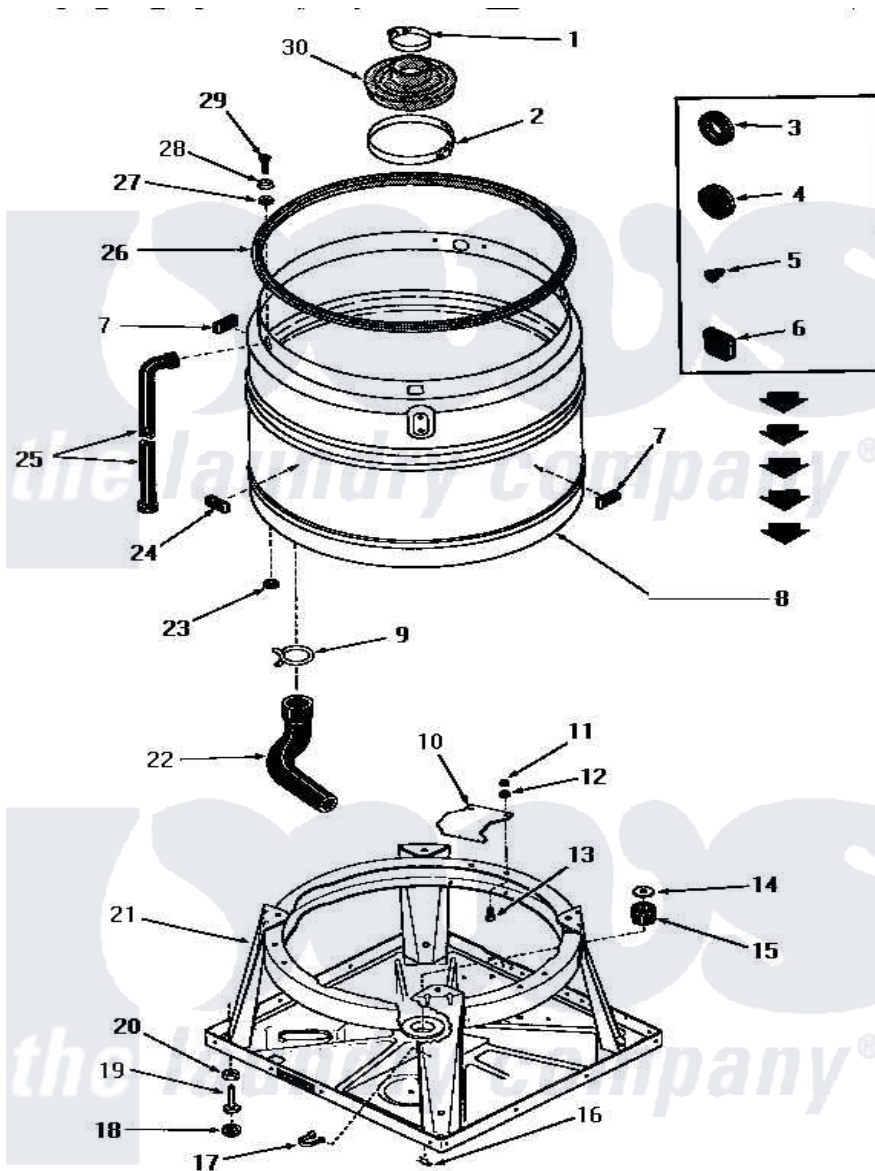

Amana FA4100 06 - BOOT, CHASSIS & DRAIN TUB

BOOT, CHASSIS AND DRAIN TUB

Amana [Residential Amana FA4100 Washer Parts](#) Parts Diagram 06 - BOOT, CHASSIS & DRAIN TUB
 Click on the part number to view part

Item	Original Part Number	Replaced By	Status	Part Description
1	20107			Upper Clamp
2	20108	F200201		Clamp Hose #56
3	20118		Not Available	GROMMET,1982 INV
4	20305	20-305		Sizzle Do Not Ship Ups
5	21393	21-393		Piezo Sounder
6	21651			Grommet
7	23258			Pad, Bumper
8	26034M		Not Available	ASSY,SPLASH TUB
9	10108			Seal
10	21905			Plate, Snubber
11	20275	27001225		Nut, Jam Mid Lock 1/4-20
12	03189			LoCkwasher, 1/4 Std-C P
13	02422			Screw, 1/4-20 X 1/2 HeX
14	20162		Not Available	SPACER
15	20195		Not Available	GROMMET
16	26012	2-6012		Blower Wheel

17	22837		Not Available	STRAP,WIRE
18	21749	40016001		Foot, Rubber
19	20409	22003428		Leg, Adjustable
20	Y21899	40038101		Nut, Leg
21	26028			Assembly, Chassis xReplace
22	25112			Hose
23	20115			Grommet
24	23257		Not Available	PAD,BUMPER
25	22818		Not Available	HOSE
26	21233		Not Available	GASKET
27	20112			Grommet
28	20111			Washer
29	20259		Not Available	SCREW
30	20129		Not Available	BOOT