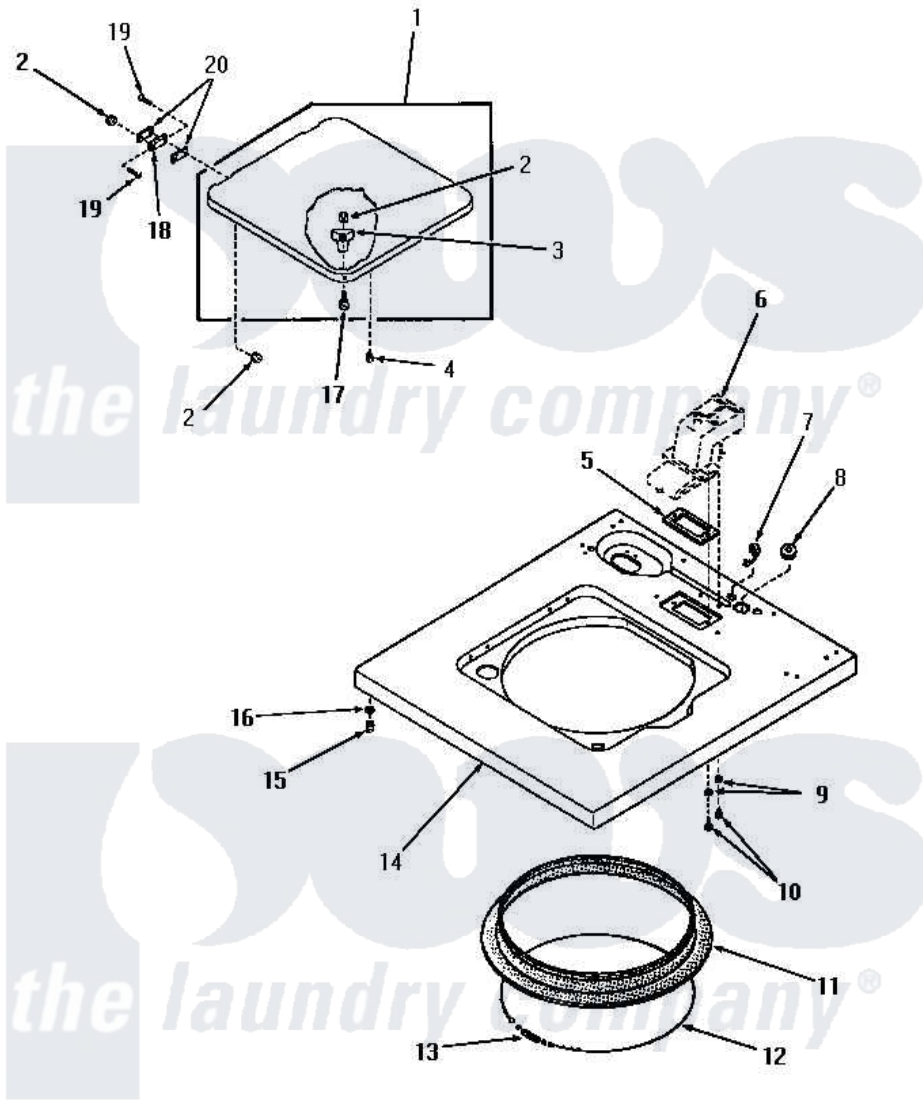

# Amana FA4100 07 - CABINET TOP & LOADING DOOR

## CABINET TOP AND LOADING DOOR

Amana [Residential Amana FA4100 Washer Parts](#) Parts Diagram 07 - CABINET TOP & LOADING DOOR  
 Click on the part number to view part

Item	Original Part Number	Replaced By	Status	Part Description
1	26901H		Not Available	ASSY,LID & CATCH
"	26901A		Not Available	LOADING DOOR, AVOCADO
"	26901K		Not Available	LOADING DOOR, COFFEE
"	26901L		Not Available	ASSY,LID & CATCH
"	26901W		Not Available	ASSY,LID & CATCH xREPLACE
"	26901C		Not Available	LOADING DOOR, COPPERTONE
2	<a href="#">21752</a>			Nut, 8-32 Hex Brilock
3	25217	<a href="#">R0603504</a>		Actuator, Door Switch
4	<a href="#">21176</a>			Bumper
5	23255		Not Available	GASKET
6	Y00000000		Not Available	SEE NOTE WATER INLET
7	21903	<a href="#">211881</a>		Grommet, Cord Part Not Used- Gas Models Only
8	20118		Not Available	GROMMET,1982 INV
9	<a href="#">20493</a>			Washer, 11/64 ID x 3/8 OD

10	55469	<a href="#">500226</a>	Screw, 8b-16 x 5/8 Tap
11	<a href="#">25277</a>		Guard, Rim
12	22352	Not Available	RETAINER,WIRE
13	20791	Not Available	SPRING
14	26819W	Not Available	CABINET TOP, WHITE
"	26819A	Not Available	CABINET TOP, AVOCADO
"	26819K	Not Available	CABINET TOP, COFFEE
"	26819C	Not Available	CABINET TOP, COPPERTONE
"	26819L	Not Available	ASSY, TOP
"	26819H	Not Available	CABINET TOP, HARVEST GOLD
15	23007	Not Available	CAGED NUT
16	24861	Not Available	LOCKWASHER, .448X.789SH
17	<a href="#">26769</a>		Assembly, Screw And Washer
18	<a href="#">21583</a>		Hinge
19	<a href="#">22649</a>		Screw, 8-32 X 13/32 FI
20	<a href="#">21584</a>		Gasket