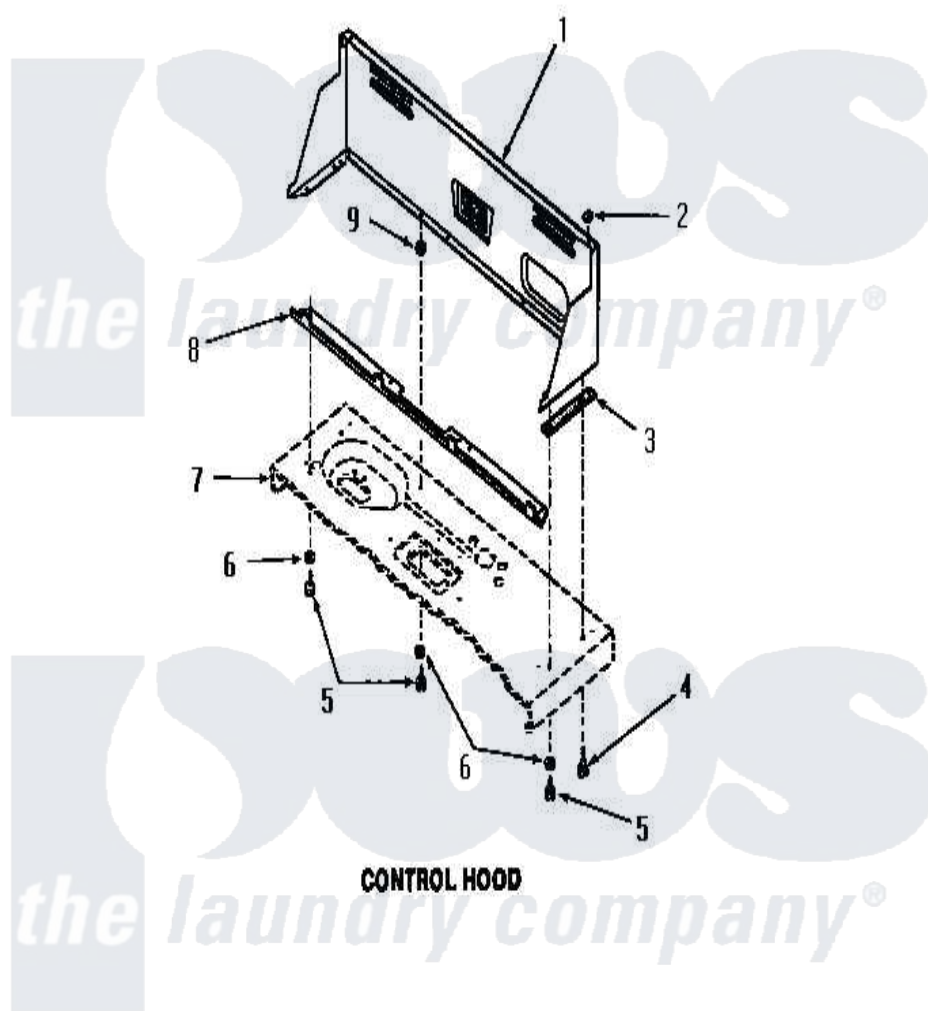

# Amana FA4100 09 - CONTROL HOOD

Amana [Residential Amana FA4100 Washer Parts](#) Parts Diagram 09 - CONTROL HOOD  
 Click on the part number to view part

Item	Original Part Number	Replaced By	Status	Part Description
1	26820W		Not Available	CONTROL HOOD, WHITE
"	26820H		Not Available	CONTROL HOOD GOLD
"	26820L		Not Available	CONTROL HOOD, ALMOND
"	26820C		Not Available	CONTROL HOOD, COPPERTONE
"	26820K		Not Available	CONTROL HOOD, COFFEE
"	26820A		Not Available	CONTROL HOOD, AVOCADO
2	<a href="#">24522</a>			Nut, Speed-8ab-18 C1995
3	23028		Not Available	GASKET,CONTROL BOX END
4	25724		Not Available	HEX HEAD SCREW
5	52150	<a href="#">489464</a>		Screw
6	<a href="#">20493</a>			Washer, 11/64 ID x 3/8 OD
7	Y00000000		Not Available	SEE NOTE CABINET TOP
8	23360		Not Available	ANGLE
9	23425		Not Available	WASHER,7/32IDX7/16ODX.