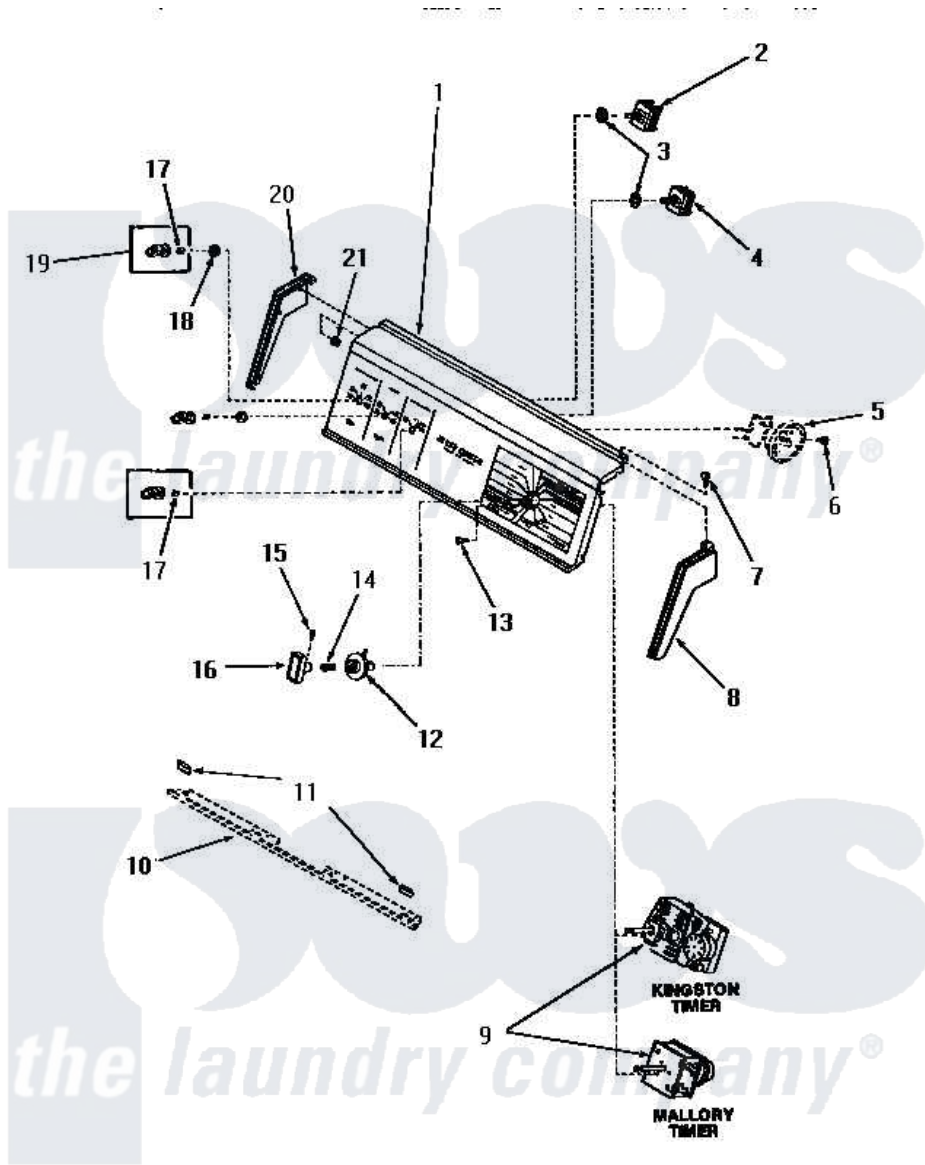

# Amana FA4100 10 - CONTROL PANEL & CONTROLS

## CONTROL PANEL AND CONTROLS

Amana [Residential Amana FA4100 Washer Parts](#) Parts Diagram 10 - CONTROL PANEL & CONTROLS  
 Click on the part number to view part

Item	Original Part Number	Replaced By	Status	Part Description
1	27423		Not Available	CONTROL PANEL ASSEMBLY
2	24392		Not Available	SWITCH TEMP
3	<a href="#">91176</a>			Lockwasher, 3/8 Intshkp
5	Y00000000		Not Available	SEE NOTE PRESSURE SWITCH
6	23962	<a href="#">W10116760</a>		Screw
7	25232		Not Available	SCREW,8AB-18X7/8 OVAL
8	25123		Not Available	CONTROL HOOD END, RIGHT
9	26410		Not Available	TIMER
10	Y00000000		Not Available	SEE NOTE PANEL BRACKET SUPPORT
11	24859		Not Available	SLEEVE,SUPPORT ANGLE
12	26326		Not Available	TIMER KNOB INDICATOR
13	<a href="#">70212</a>			Screw, 8-32 X 5/32 RD H
14	<a href="#">26319</a>			Spring
15	<a href="#">26318</a>			Screw, 8-32 X 1/4 Set S

16	27382	Not Available	TIMER KNOB
17	23392	Not Available	CLIP FOR 26816 KNOB
18	<a href="#">24205</a>		Nut, Knurled 3/8-24
19	27376	Not Available	No Longer Available
20	25124	Not Available	CONTROL HOOD END, LEFT
21	25126	<a href="#">5303284616</a>	Clip