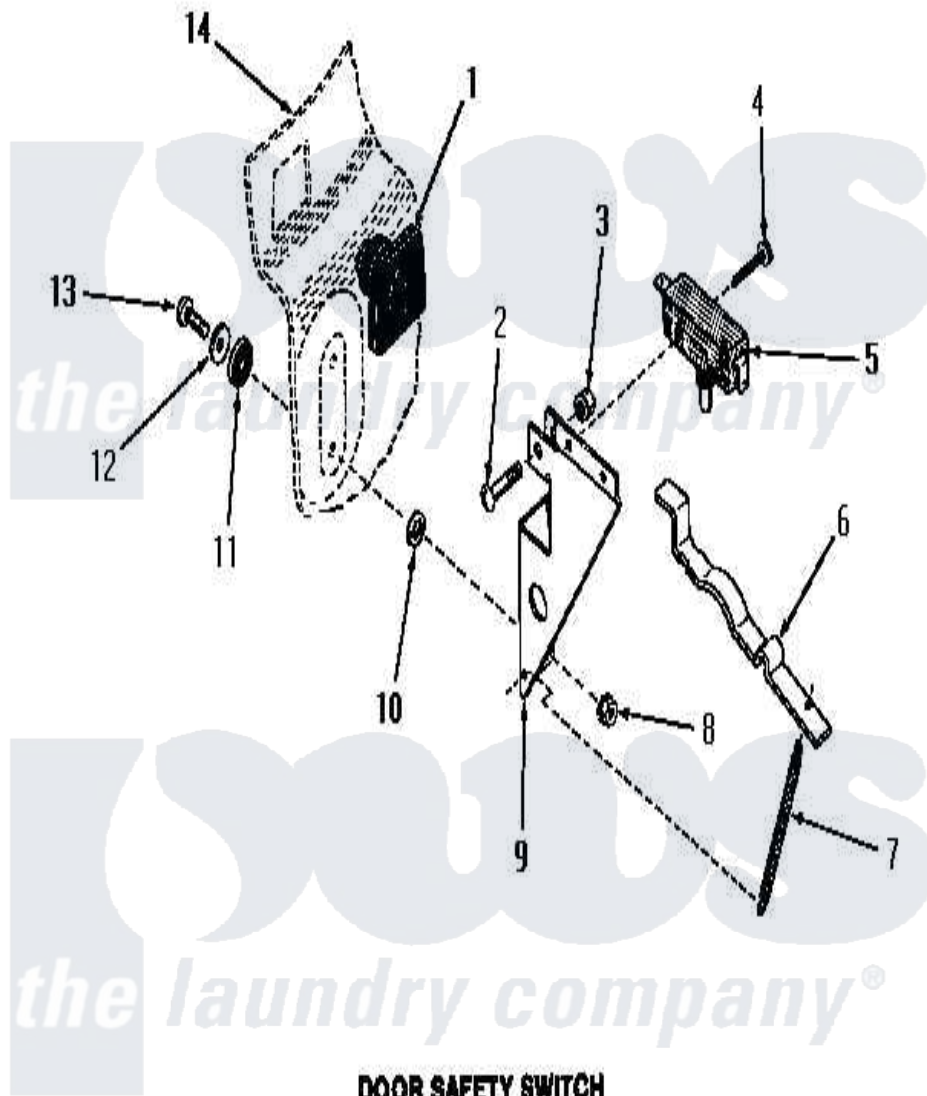

Amana FA4100 11 - DOOR SAFETY SWITCH

Amana [Residential Amana FA4100 Washer Parts](#) Parts Diagram 11 - DOOR SAFETY SWITCH
 Click on the part number to view part

Item	Original Part Number	Replaced By	Status	Part Description
1	23591			Diaphragm
2	Y02370		Not Available	SCREW,10-24X15/16 HEX
3	22001			Nut, 10-24 Nylon Hex BR
4	51783			Screw, 6b-20 X 7/8 HeX
5	23540		Not Available	SWITCH
6	23592		Not Available	ARM
7	26766		Not Available	SPRING
8	23951	M0282009		Nut
9	22783		Not Available	BRACKET
10	21735		Not Available	LOCKWASHER,No.10 INTSHKP
11	02928		Not Available	WASHER
12	20492	M0270504		Washer
13	21081			Screw, 10-24 X 1/2 RD H
14	Y00000000		Not Available	SEE NOTE DRAIN TUB