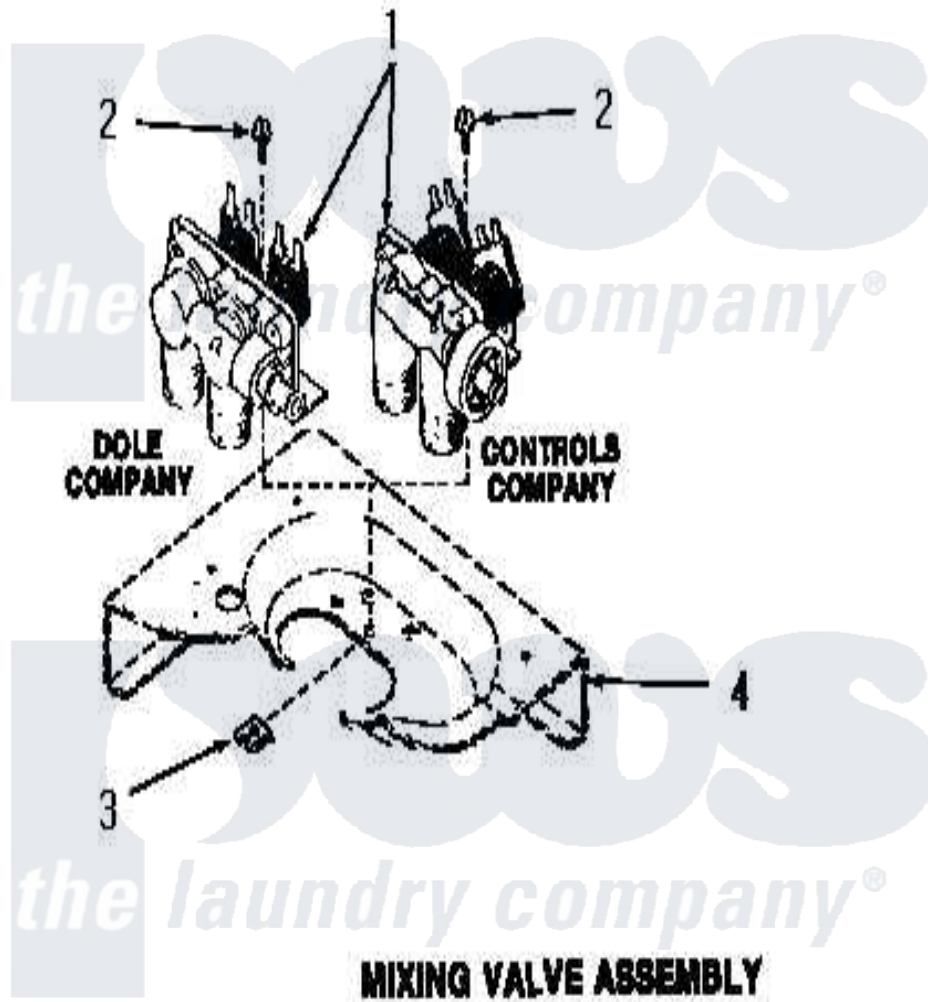

Amana FA4100 14 - MIXING VALVE ASSY

Amana [Residential Amana FA4100 Washer Parts](#) Parts Diagram 14 - MIXING VALVE ASSY
 Click on the part number to view part

Item	Original Part Number	Replaced By	Status	Part Description
1	25833			Valve, Mixing
2	23962	W10116760		Screw
3	23277		Not Available	NUT,SPEED
4	Y00000000		Not Available	SEE NOTE CABINET TOP