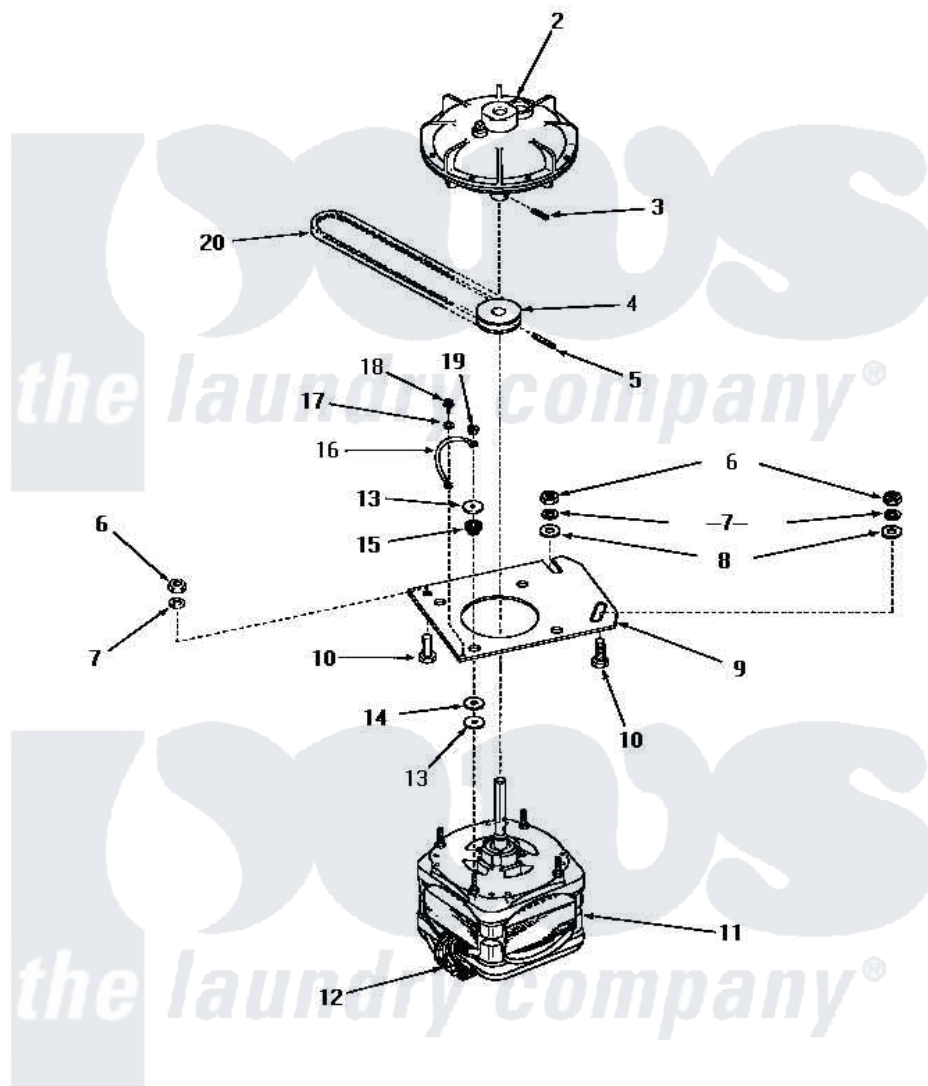

# Amana FA4100 15 - MOTOR, FLUID DRIVE & PUMP BELT

## MOTOR, FLUID DRIVE AND PUMP BELT

Amana [Residential Amana FA4100 Washer Parts](#) Parts Diagram 15 - MOTOR, FLUID DRIVE & PUMP BELT  
 Click on the part number to view part

Item	Original Part Number	Replaced By	Status	Part Description
2	<a href="#">24706</a>			Assembly, Fluid Drive
3	24703		Not Available	PIN,ROLL
4	<a href="#">26116</a>			Pulley, Drive
5	<a href="#">23750</a>			Pin, Roll
6	20274	<a href="#">62739</a>		Nut, Lock
7	<a href="#">20277</a>			Lockwasher, 3/8 Std X 3
8	<a href="#">20279</a>			Washer, 13/32 ID x 13/16 OD
9	23769		Not Available	PLATE,MOUNTING
10	20255		Not Available	SCREW,3/8-16 X 1 HEX H
11	24725		Not Available	MOTOR, ONE SPEED, 120V, 60 HZ.
12	<a href="#">Y24149</a>			Switch, Motor
"	24140		Not Available	SWITCH,MOTOR
13	20103	<a href="#">M0270519</a>		Washer
14	<a href="#">20104</a>			Washer
15	20102		Not Available	WASHER
16	25484		Not Available	GROUND WIRE

17	21735	Not Available	LOCKWASHER,No.10 INTSHKP
18	<a href="#">20530</a>		Screw, 10-24 x 3/8 Hex
19	<a href="#">23604</a>		Nut, Hex 10-32 Lock
20	23759	Not Available	BELT
NI	20299	Not Available	FLUID DRIVE FLUID-BULK