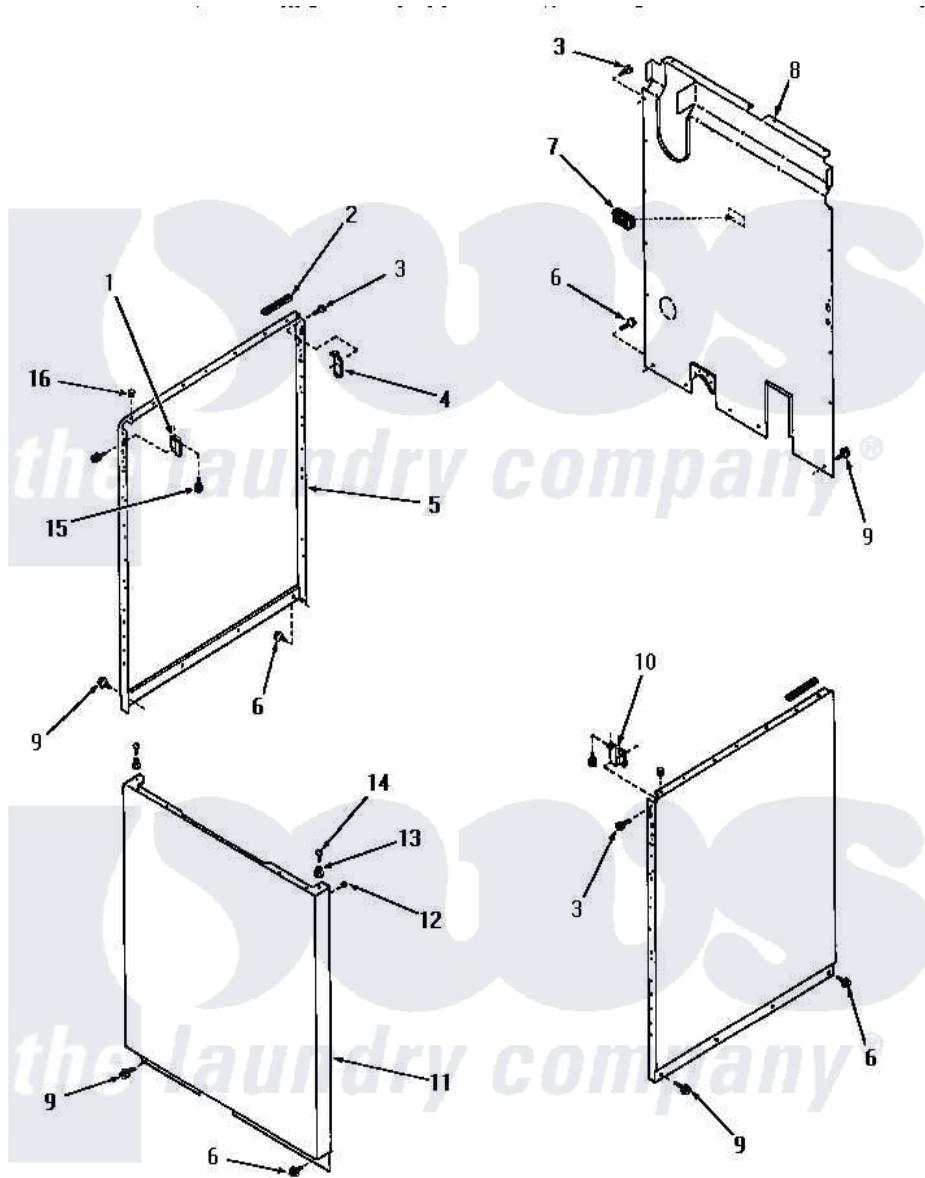

Amana FA4100 16 - PANELS

PANELS

Amana [Residential Amana FA4100 Washer Parts](#) Parts Diagram 16 - PANELS
 Click on the part number to view part

Item	Original Part Number	Replaced By	Status	Part Description
1	26691H		Not Available	TOP HOLD-DOWN BRACKET, LEFT-FR
"	26691L		Not Available	TOP HOLD-DOWN BRACKET, LEFT-FR
"	26691C		Not Available	TOP HOLD-DOWN BRACKET, LEFT-FR
"	26691K		Not Available	TOP HOLD-DOWN BRACKET, LEFT-FR
"	26691A		Not Available	TOP HOLD-DOWN BRACKET, LEFT FR
"	26691W		Not Available	TOP HOLD-DOWN BRACKET, LEFT-FR
2	80312			Bumper Pad
3	51784		Not Available	SCREW, 10B-16 X 1/2 HEX
4	52487			Lug, Hold-Down
5	26821L		Not Available	PANEL, SIDE
"	26821A		Not Available	PANEL, SIDE
"	26821C		Not Available	SIDE PANEL, RIGHT OR LEFT, COP

"	26821H	Not Available	PANEL, SIDE
"	26821K	Not Available	SIDE PANEL, RIGHT OR LEFT, COF
"	26821W	Not Available	SIDE PANEL, LEFT OR RIGHT, WHI
6	26415	27001200	Screw
7	23257	Not Available	PAD, BUMPER
8	24342GR	Not Available	REAR PANEL, GRAY
9	26592	Not Available	HEX HEAD SCREW
10	26690	Not Available	BRACKET, HOLD DOWN-R.H.
11	26822C	Not Available	LOADING DOOR, COPPERTONE
"	26822K	Not Available	FRONT PANEL, COFFEE
"	26822L	Not Available	PANEL, FRONT
"	26822A	Not Available	PANEL, FRONT
"	26822H	Not Available	PANEL, FRONT
"	26822W	Not Available	LOADING DOOR, WHITE
12	20387		Bumper
13	23020	Not Available	MOUNT, PANEL
14	Q6535	Not Available	SCREW, 10B-16 X 3/4 ROU
15	23008		Screw, 10-24 X 3/4 Sems
16	21176		Bumper