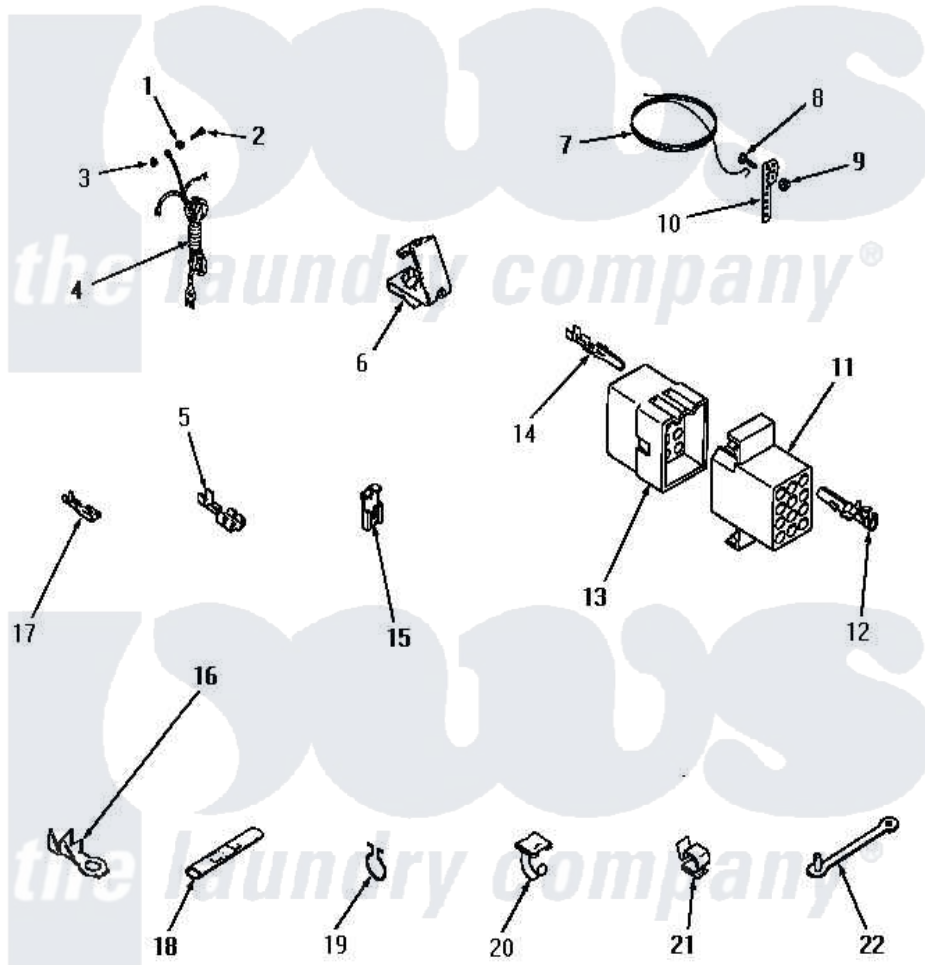

Amana FA4100 17 - POWER CORD, WIRE & TERMINALS

POWER CORD, WIRE AND TERMINALS

Amana [Residential Amana FA4100 Washer Parts](#) Parts Diagram 17 - POWER CORD, WIRE & TERMINALS
 Click on the part number to view part

Item	Original Part Number	Replaced By	Status	Part Description
1	03815			Lockwasher, No.10 Ext Shk
2	20267			Screw, 10-24 X 3/8 Round
3	03673		Not Available	NUT
4	22660		Not Available	POWER CORD AND PLUG
5	Y00119		Not Available	SPADE TERMINAL(18 GAUGE) (1/4 INCH-(1) 18 GAUGE WIRE)
6	00158		Not Available	GROUND CLIP
7	Y21429		Not Available	GROUND WIRE
8	21431		Not Available	ROUND HEAD SCREW
9	Y20278		Not Available	LOCKWASHER
10	21430		Not Available	STRAP,GROUND
11	23042		Not Available	RECEPTACLE
"	Y23034	26163		Receptacle, 9 Circuit
"	23036			Receptacle, 12 Circuit
"	23038		Not Available	RECEPTACLE,15 CIRCUIT
"	23039	697780		Receptacle,

12	Y00117	5011-XX		093 Female Socket
13	23035		Not Available	PLUG,12 CIRCUIT
"	23033			Plug, 9 Circuit
"	23037			Plug, 15 Circuit
"	23041			Plug, 6 Circuit
"	23040			Plug-3 Circuit
14	Y00116			Terminal, Pin-Male
15	Y00120			Terminal, Flag-1/4 Fema
16	00110			No.10 18 Gauge Wire
17	00112			Terminal, Spade-3/16 Fe
18	21091		Not Available	CONNECTOR TWO 1/4 INCH MALE
19	51291			Clip, Wire
20	21793		Not Available	CABLE CLIP
21	21036			Clip, Cable
22	22837		Not Available	STRAP,WIRE