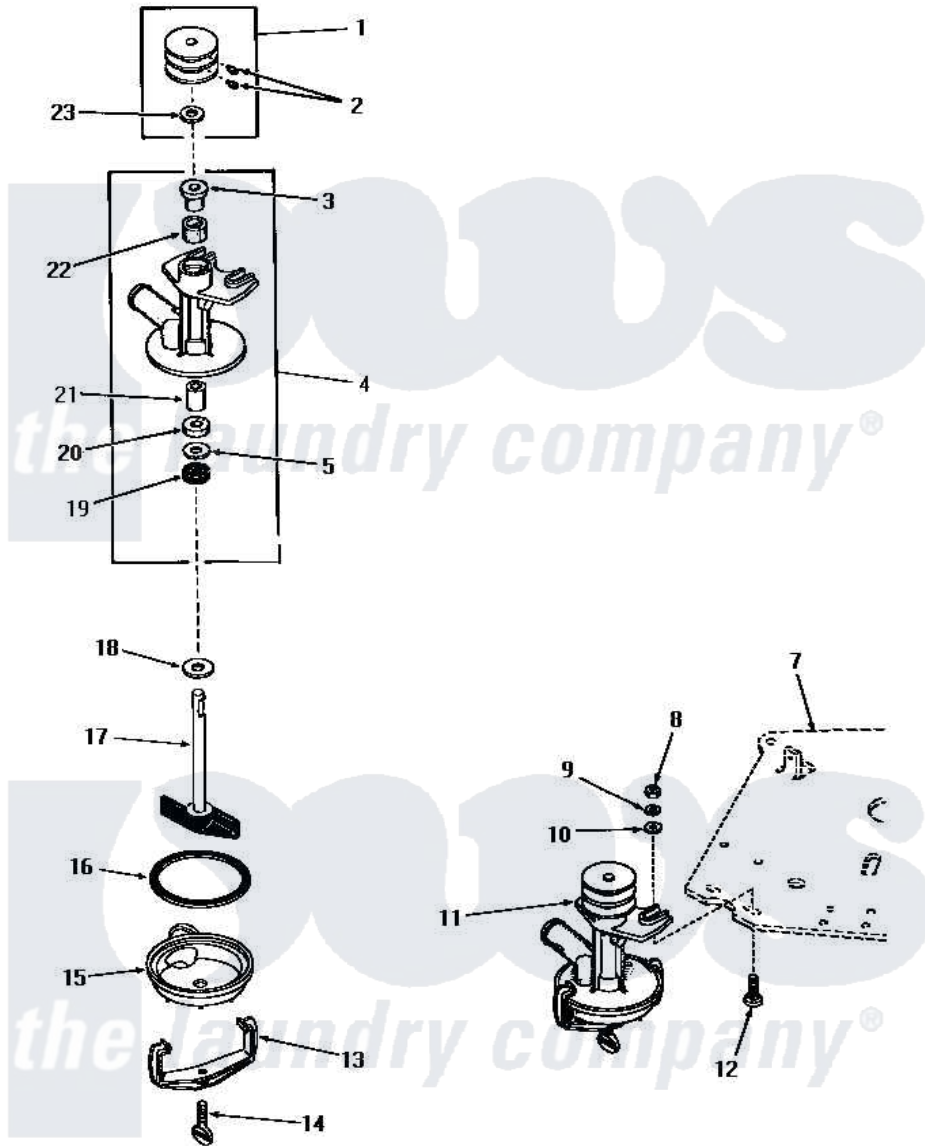

Amana FA4100 18 - PUMP ASSY

PUMP ASSEMBLY

Amana [Residential Amana FA4100 Washer Parts](#) Parts Diagram 18 - PUMP ASSY
 Click on the part number to view part

Item	Original Part Number	Replaced By	Status	Part Description
1	23770		Not Available	ASSY,PULLEY
2	02771			Screw, 1/4-20 x 3/8 Hex S
3	20072			Bearing
4	20763		Not Available	PUMP BODY
5	20093			Washer, 29/64 ID x 63/64 OD
7	Y00000000		Not Available	SEE NOTE MOUNTING PLATE
8	20275	27001225		Nut, Jam Mid Lock 1/4-20
9	03189			LoCkwasher, 1/4 Std-C P
10	20176			Washer, .2656 ID x 9/16 OD
11	25178		Not Available	ASSY,PUMP
12	24390			Bolt
13	20066			Clamp, Pump
14	20161			Screw, 5/16-18 X 1-1/16
15	04316		Not Available	BOTTOM,PUMP
16	20097		Not Available	GASKET
17	04372		Not Available	ASSY,IMPELLER

18	20099		Washer, .440idx1.125odx
19	20095		Seal
20	20094		Packing Material
21	20071		Bearing
22	26479		Wick
23	26919	Not Available	WASHER,PUMP PULLEY
NI	131P3		Kit, Pump Kt85