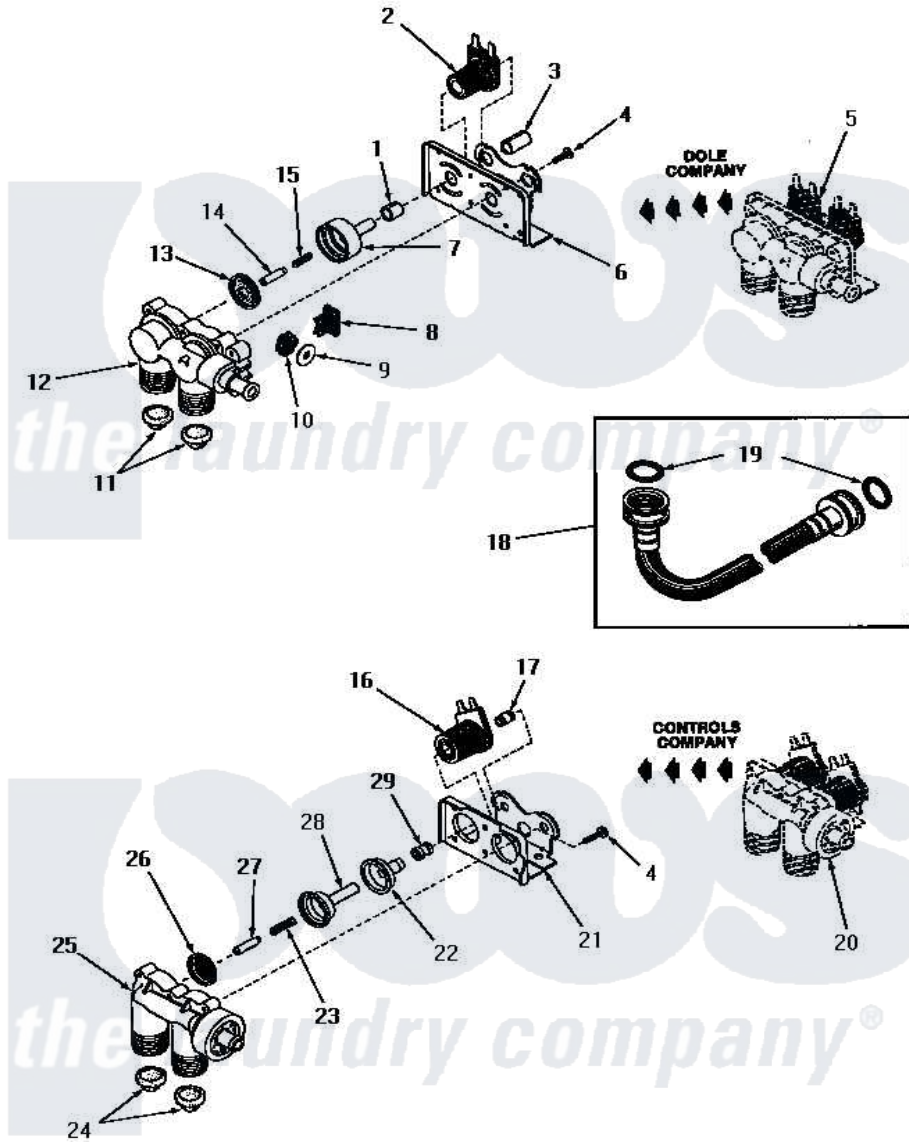

# Amana FA4101 01 - 25832 & 25833 MIXING VALVE ASSEMBLIES

**25832 and 25833 MIXING VALVE ASSEMBLIES**  
(See Page 18 for complete assembly)

Amana [Residential Amana FA4101 Washer Parts](#) Parts Diagram 01 - 25832 & 25833 MIXING VALVE ASSEMBLIES  
Click on the part number to view part

Item	Original Part Number	Replaced By	Status	Part Description
1	24129		Not Available	SLEEVE,SHORT
2	24126	<a href="#">33930</a>		Valve, Mixing
3	24128		Not Available	SLEEVE,LONG
4	25817C		Not Available	SCREW
5	Y00000000		Not Available	SEE NOTE MIXING VALVE ASSEMBLY
6	Y24127		Not Available	MOUNTING BRACKET
7	<a href="#">24130</a>			Guide, Armature
8	Y24135		Not Available	PLUG,FLOW REGULATOR
9	23224G		Not Available	DIFFUSER
10	21187C		Not Available	REGULATOR,FLOW
11	24122	<a href="#">22002960</a>		Strainer, Washer Inlet
12	<a href="#">24125</a>			Body, Valve
13	24134		Not Available	DIAPHRAGM
14	24132		Not Available	ARMATURE
15	24131		Not Available	SPRING
16	24596A		Not Available	SOLENOID

17	25817M	Not Available	SOLENOID PLUG
18	20241	<a href="#">EZ20241</a>	20 x 24 x 1 Filter 1 Metal Side
19	20290	<a href="#">Y013783</a>	Washer, Inlet Hose
20	Y00000000	Not Available	SEE NOTE MIXING VALVE ASSEMBLY
21	25817B	Not Available	MOUNTING BRACKET
22	25817E	Not Available	SLEEVE, GUIDE xREPLACE
23	25817G	Not Available	SPRING
24	24122	<a href="#">22002960</a>	Strainer, Washer Inlet
25	Y24124	Not Available	VALVE BODY
26	25817K	Not Available	DIAPHRAGM
27	25817H	Not Available	ARMATURE
28	25817F	Not Available	ARMATURE GUIDE
29	25817D	Not Available	SLEEVE ADAPTER