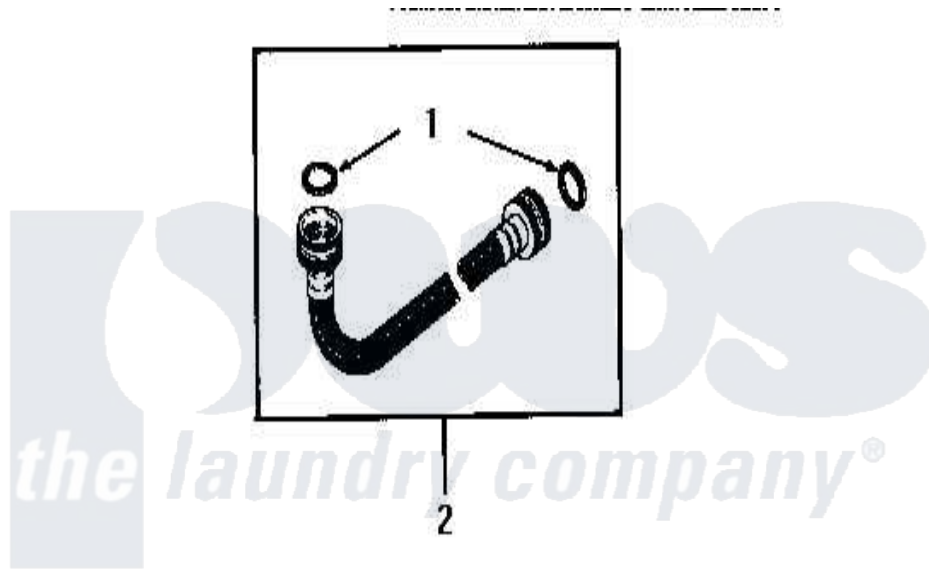

Amana FA4101 02 - ACCESSORIES

Amana [Residential Amana FA4101 Washer Parts](#) Parts Diagram 02 - ACCESSORIES
 Click on the part number to view part

Item	Original Part Number	Replaced By	Status	Part Description
1	20290	Y013783		Washer, Inlet Hose
2	20618	21001467		Hose- 10'
"	20617		Not Available	HOSE, INLET (8 FT)
3	25863	16272		Connector, Straight
4	20616		Not Available	EXTENSION, DRAIN HOSE (1 FT)
NI	258P3		Not Available	KIT,CAPACITOR