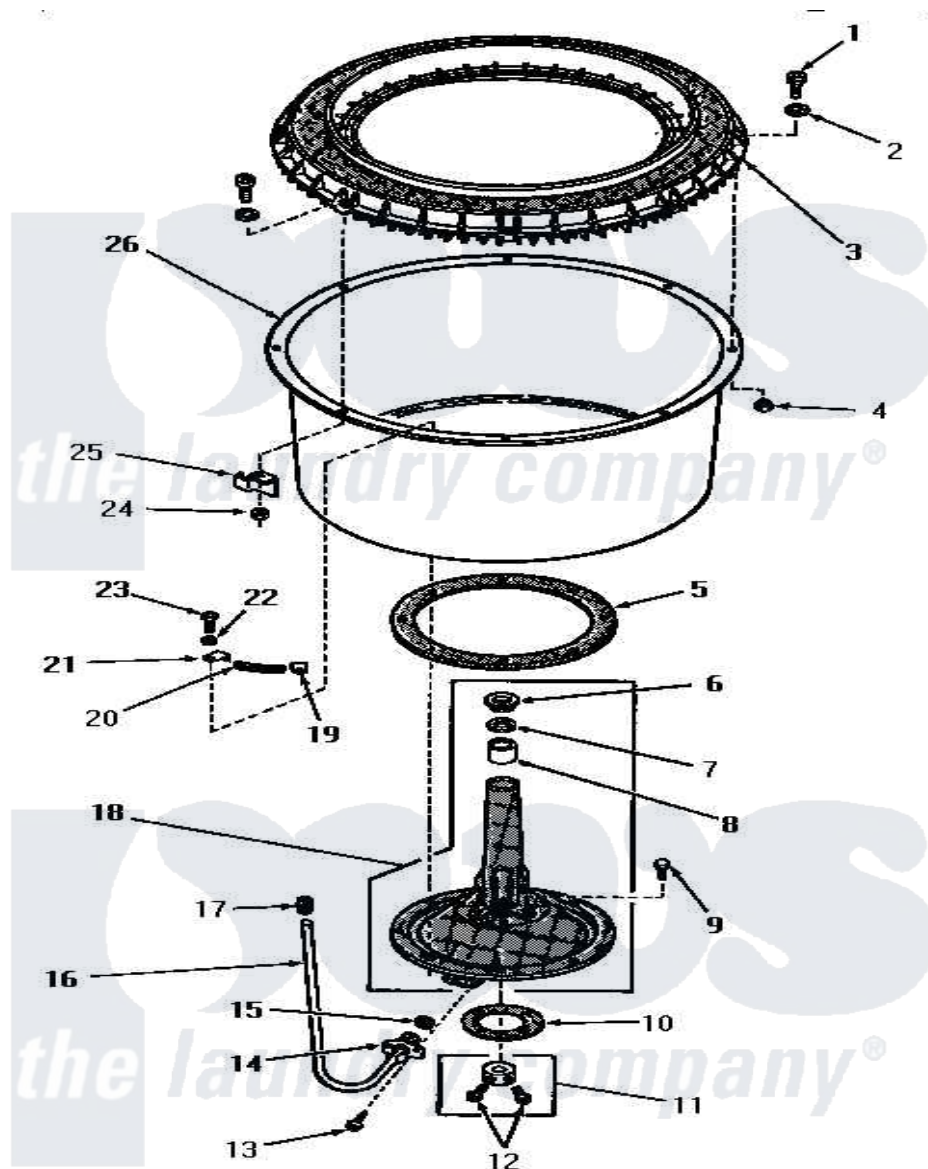

Amana FA4101 03 - AGITATOR POST & SPIN TUB

AGITATOR POST AND SPIN TUB

Amana [Residential Amana FA4101 Washer Parts](#) Parts Diagram 03 - AGITATOR POST & SPIN TUB
 Click on the part number to view part

Item	Original Part Number	Replaced By	Status	Part Description
1	25251	EZ25251		25 x 25 x 1 Filter 1 Metal Side
2	25100			Washer, 17/64 ID x 1/2 OD
3	24931		Not Available	BALANCE RING
4	25250			Nut, 1/4-20 Hex Nyllock
5	22449		Not Available	GASKET
6	23685			Bearing
7	23684			Seal
8	23686			Bearing
9	20261			Screw, Cap
10	20120			Gasket
11	20377			Collar Assembly
12	23481	02422		Screw, 1/4-20 X 1/2 HeX
13	20852		Not Available	SCREW,10-24 X 1/2 HEX
14	26046			Bracket, Sediment Tube
15	20110			Gasket
16	22359			Tube, Sediment

17	22361		Sleeve
18	23993	Not Available	ASSY,CENTER COLUMN
19	22446		Clip
20	22144		Spring
21	22447		Clip
22	20121	Not Available	GASKET
23	20260		Screw, 5/16-18 X 3/4 RD
24	26678		Nut, Self-Locking
25	22025		Bracket
26	22382	Not Available	TUB,SPIN
NI	243P3	Not Available	KIT,AGITATOR POST