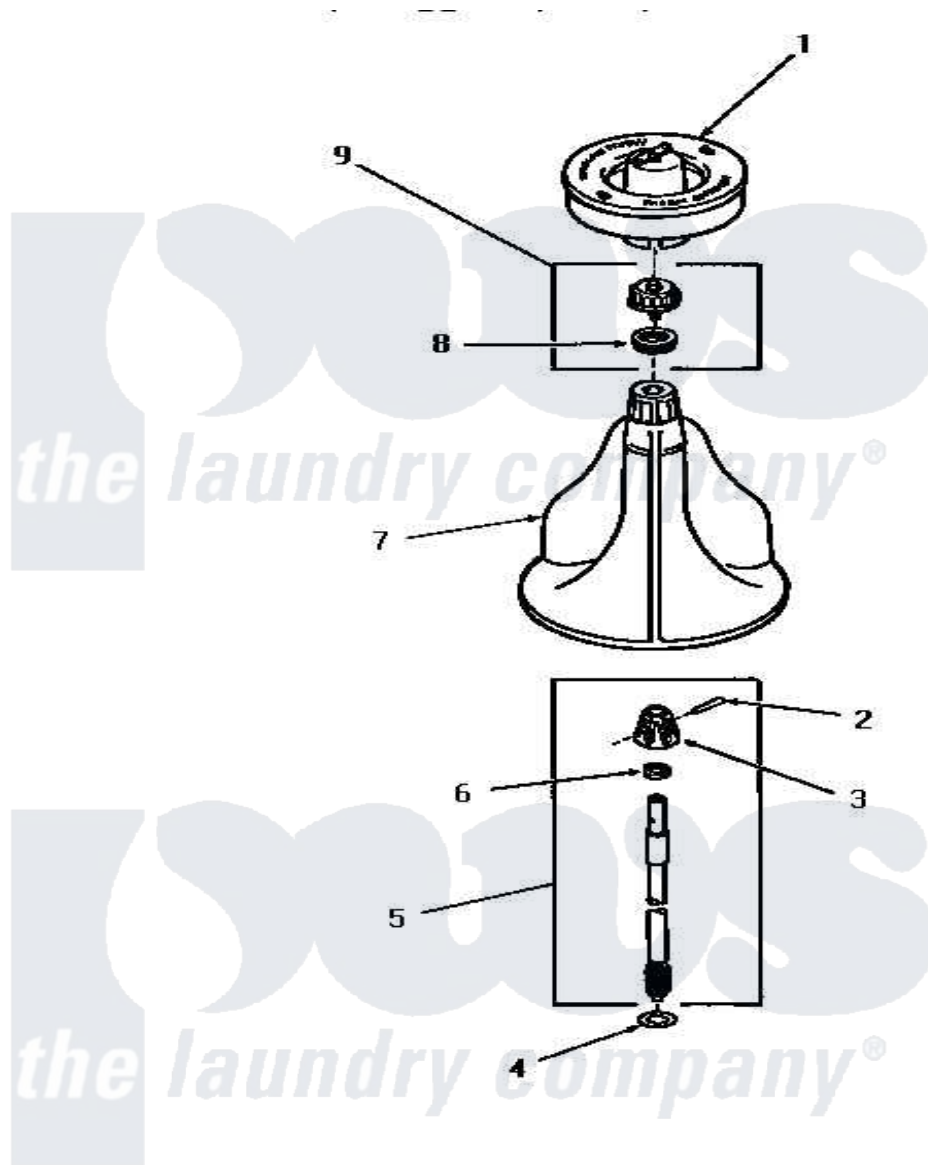

Amana FA4101 04 - AGITATOR, SHAFT & FABRIC SOFTENER DISP

AGITATOR, SHAFT AND FABRIC SOFTENER DISPENSER

Amana [Residential Amana FA4101 Washer Parts](#) Parts Diagram 04 - AGITATOR, SHAFT & FABRIC SOFTENER DISP
 Click on the part number to view part

Item	Original Part Number	Replaced By	Status	Part Description
1	23546		Not Available	ASSY,DISPENSER-FAB-SOF
2	20243			Pin, Taper
3	20056		Not Available	BLOCK, DRIVE
4	22135			Washer
5	21751	21751P		Assyshaft
6	20057	222T017P01		Washer FIB 21/32 ID X 1156 OD X 1/8
7	26006			Assembly, Agitator
8	21036			Clip, Cable
9	26015			Assembly, Cap And Ring-Agitator
"	26014			Assembly, Cap And Ring-Agitator