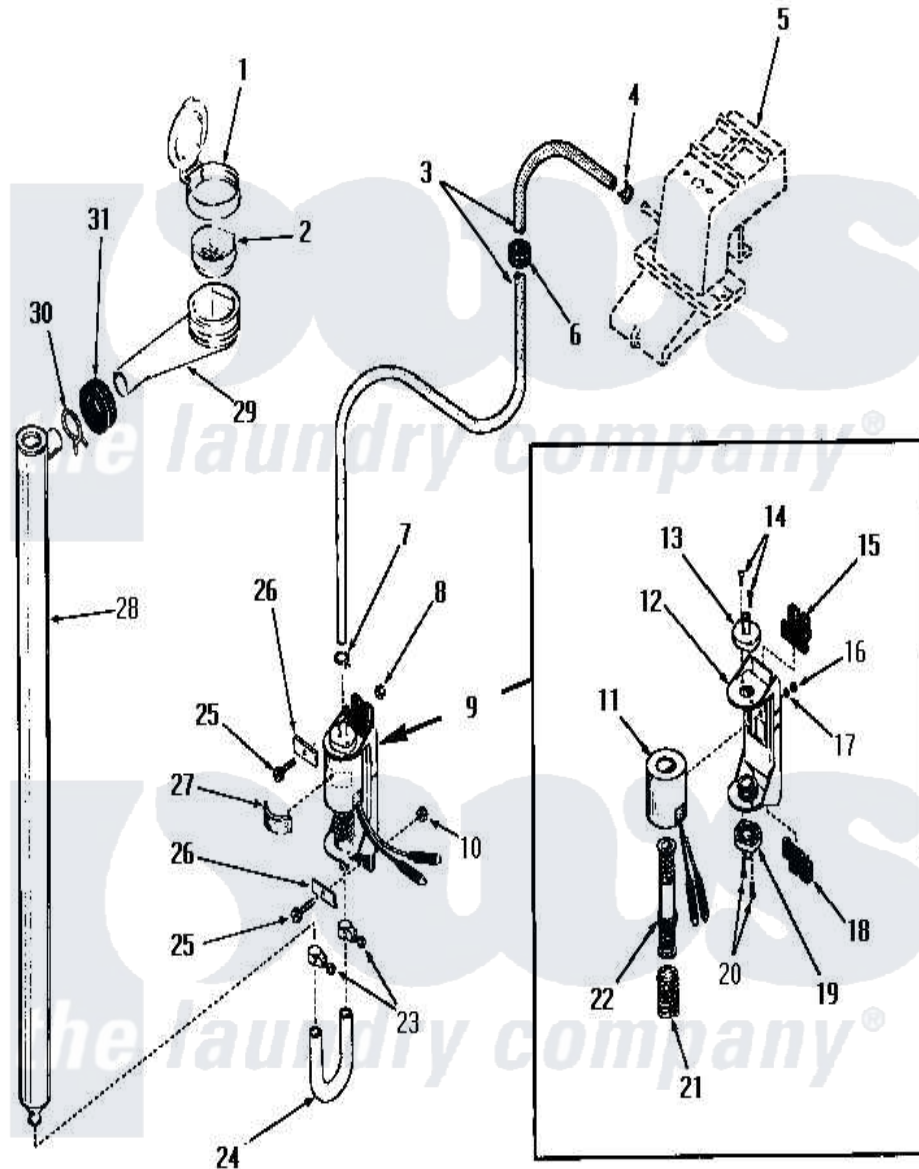

# Amana FA4101 05 - BLEACH DISPENSER

Amana [Residential Amana FA4101 Washer Parts](#) Parts Diagram 05 - BLEACH DISPENSER  
 Click on the part number to view part

Item	Original Part Number	Replaced By	Status	Part Description
1	22484		Not Available	BLEACH LID
2	<a href="#">21984</a>			Cover, Dispenser
3	22300		Not Available	HOSE
4	23410		Not Available	HOSE CLAMP
5	Y00000000		Not Available	SEE NOTE WATER INLET
6	22299		Not Available	GROMMET
7	22295		Not Available	HOSE CLAMP
8	<a href="#">22001</a>			Nut, 10-24 Nylon Hex BR
9	<a href="#">22337</a>			Pump, Bleach
10	<a href="#">22001</a>			Nut, 10-24 Nylon Hex BR
11	22337B		Not Available	COIL AND FRAME
12	22337A		Not Available	BASE
13	22337E		Not Available	HOSE CONNECTOR
14	51356		Not Available	SCREW,6-32 X 5/16 RD H
15	22337F		Not Available	ISOLATION MOUNT
16	22337G		Not Available	NUT

17	21735	Not Available	LOCKWASHER,No.10 INTSHKP
18	22337F	Not Available	ISOLATION MOUNT
19	22337E	Not Available	HOSE CONNECTOR
20	51356	Not Available	SCREW,6-32 X 5/16 RD H
21	22337D	Not Available	SPRING
22	22337C	Not Available	ARMATURE AND VALVE
23	24604	Not Available	HOSE CLAMP
24	22302	Not Available	HOSE
25	25989	Not Available	HEX HEAD SCREW
26	Y22287	Not Available	BLEACH PUMP BRACKET
27	25220	Not Available	BUMPER
28	22303	Not Available	TUBE,BLEACH
29	22377	Not Available	DISPENSER xREPLACE
30	Y03640	Not Available	CLAMP
31	20118	Not Available	GROMMET,1982 INV