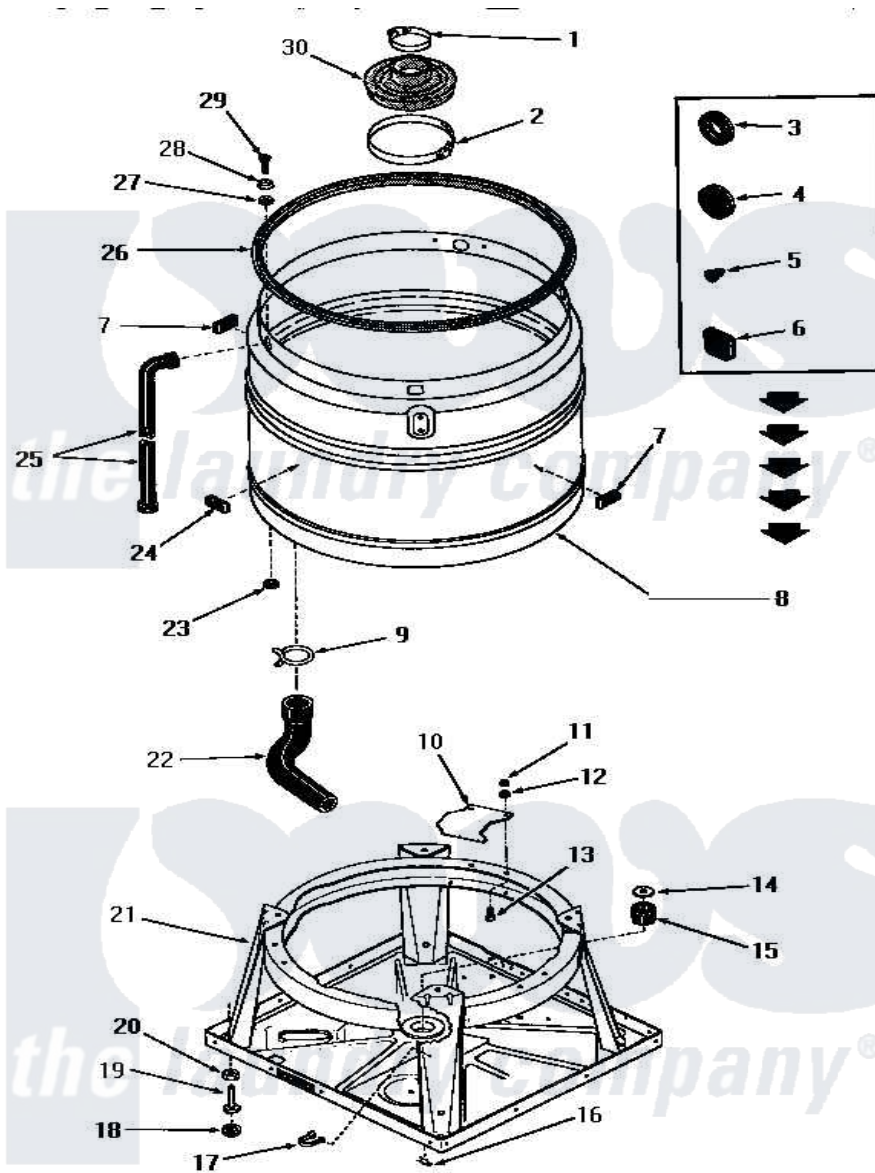

Amana FA4101 06 - BOOT, CHASSIS & DRAIN TUB

BOOT, CHASSIS AND DRAIN TUB

Amana [Residential Amana FA4101 Washer Parts](#) Parts Diagram 06 - BOOT, CHASSIS & DRAIN TUB
 Click on the part number to view part

Item	Original Part Number	Replaced By	Status	Part Description
1	20107			Upper Clamp
2	20108	F200201		Clamp Hose #56
3	20118		Not Available	GROMMET,1982 INV
4	20305	20-305		Sizzle Do Not Ship Ups
5	21393	21-393		Piezo Sounder
6	21651			Grommet
7	23258			Pad, Bumper
8	26034M		Not Available	ASSY,SPLASH TUB
9	10108			Seal
10	21905			Plate, Snubber
11	20275	27001225		Nut, Jam Mid Lock 1/4-20
12	03189			LoCkwasher, 1/4 Std-C P
13	02422			Screw, 1/4-20 X 1/2 HeX
14	20162		Not Available	SPACER
15	20195		Not Available	GROMMET
16	26012	2-6012		Blower Wheel

17	22837		Not Available	STRAP,WIRE
18	21749	40016001		Foot, Rubber
19	20409	22003428		Leg, Adjustable
20	Y21899	40038101		Nut, Leg
21	26028			Assembly, Chassis xReplace
22	25112			Hose
23	20115			Grommet
24	23257		Not Available	PAD,BUMPER
25	22818		Not Available	HOSE
26	21233		Not Available	GASKET
27	20112			Grommet
28	20111			Washer
29	20259		Not Available	SCREW
30	20129		Not Available	BOOT