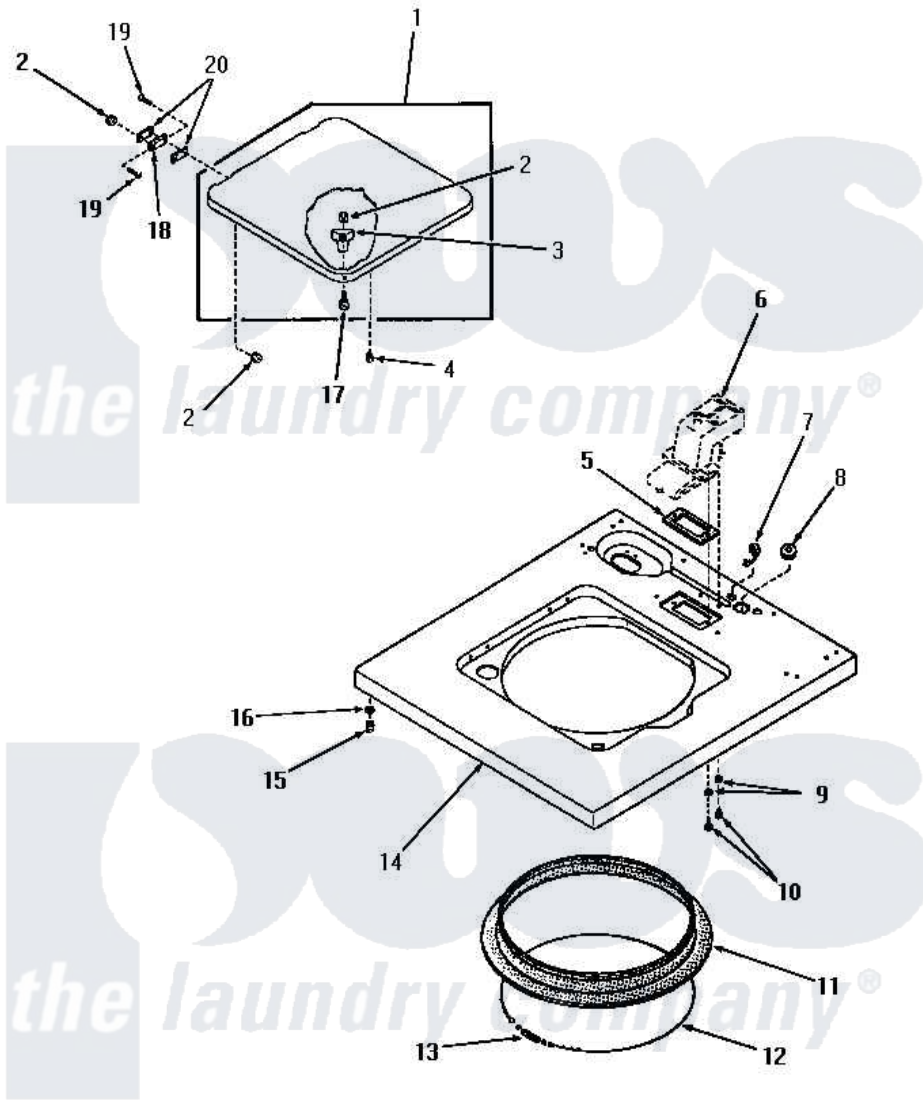

Amana FA4101 07 - CABINET TOP & LOADING DOOR

CABINET TOP AND LOADING DOOR

Amana [Residential Amana FA4101 Washer Parts](#) Parts Diagram 07 - CABINET TOP & LOADING DOOR
 Click on the part number to view part

Item	Original Part Number	Replaced By	Status	Part Description
1	26901H		Not Available	ASSY,LID & CATCH
"	26901A		Not Available	LOADING DOOR, AVOCADO
"	26901K		Not Available	LOADING DOOR, COFFEE
"	26901L		Not Available	ASSY,LID & CATCH
"	26901W		Not Available	ASSY,LID & CATCH xREPLACE
"	26901C		Not Available	LOADING DOOR, COPPERTONE
2	21752			Nut, 8-32 Hex Brilock
3	25217	R0603504		Actuator, Door Switch
4	21176			Bumper
5	23255		Not Available	GASKET
6	Y00000000		Not Available	SEE NOTE WATER INLET
7	21903	211881		Grommet, Cord Part Not Used- Gas Models Only
8	20118		Not Available	GROMMET,1982 INV
9	20493			Washer, 11/64 ID x 3/8 OD

10	55469	500226	Screw, 8b-16 x 5/8 Tap
11	25277		Guard, Rim
12	22352	Not Available	RETAINER,WIRE
13	20791	Not Available	SPRING
14	26819W	Not Available	CABINET TOP, WHITE
"	26819A	Not Available	CABINET TOP, AVOCADO
"	26819K	Not Available	CABINET TOP, COFFEE
"	26819C	Not Available	CABINET TOP, COPPERTONE
"	26819L	Not Available	ASSY, TOP
"	26819H	Not Available	CABINET TOP, HARVEST GOLD
15	23007	Not Available	CAGED NUT
16	24861	Not Available	LOCKWASHER, .448X.789SH
17	26769		Assembly, Screw And Washer
18	21583		Hinge
19	22649		Screw, 8-32 X 13/32 FI
20	21584		Gasket