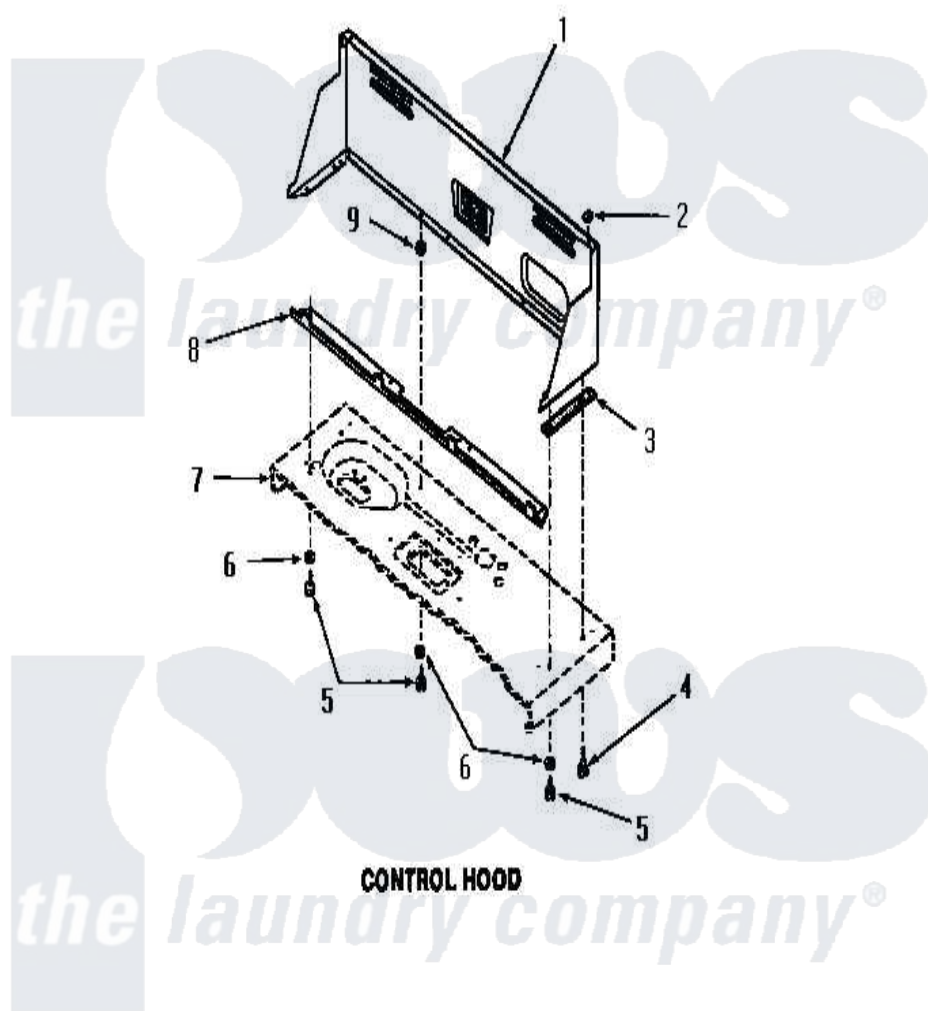

Amana FA4101 09 - CONTROL HOOD

Amana [Residential Amana FA4101 Washer Parts](#) Parts Diagram 09 - CONTROL HOOD
 Click on the part number to view part

Item	Original Part Number	Replaced By	Status	Part Description
1	26820W		Not Available	CONTROL HOOD, WHITE
"	26820H		Not Available	CONTROL HOOD GOLD
"	26820L		Not Available	CONTROL HOOD, ALMOND
"	26820C		Not Available	CONTROL HOOD, COPPERTONE
"	26820K		Not Available	CONTROL HOOD, COFFEE
"	26820A		Not Available	CONTROL HOOD, AVOCADO
2	24522			Nut, Speed-8ab-18 C1995
3	23028		Not Available	GASKET,CONTROL BOX END
4	25724		Not Available	HEX HEAD SCREW
5	52150	489464		Screw
6	20493			Washer, 11/64 ID x 3/8 OD
7	Y00000000		Not Available	SEE NOTE CABINET TOP
8	23360		Not Available	ANGLE
9	23425		Not Available	WASHER,7/32IDX7/16ODX.