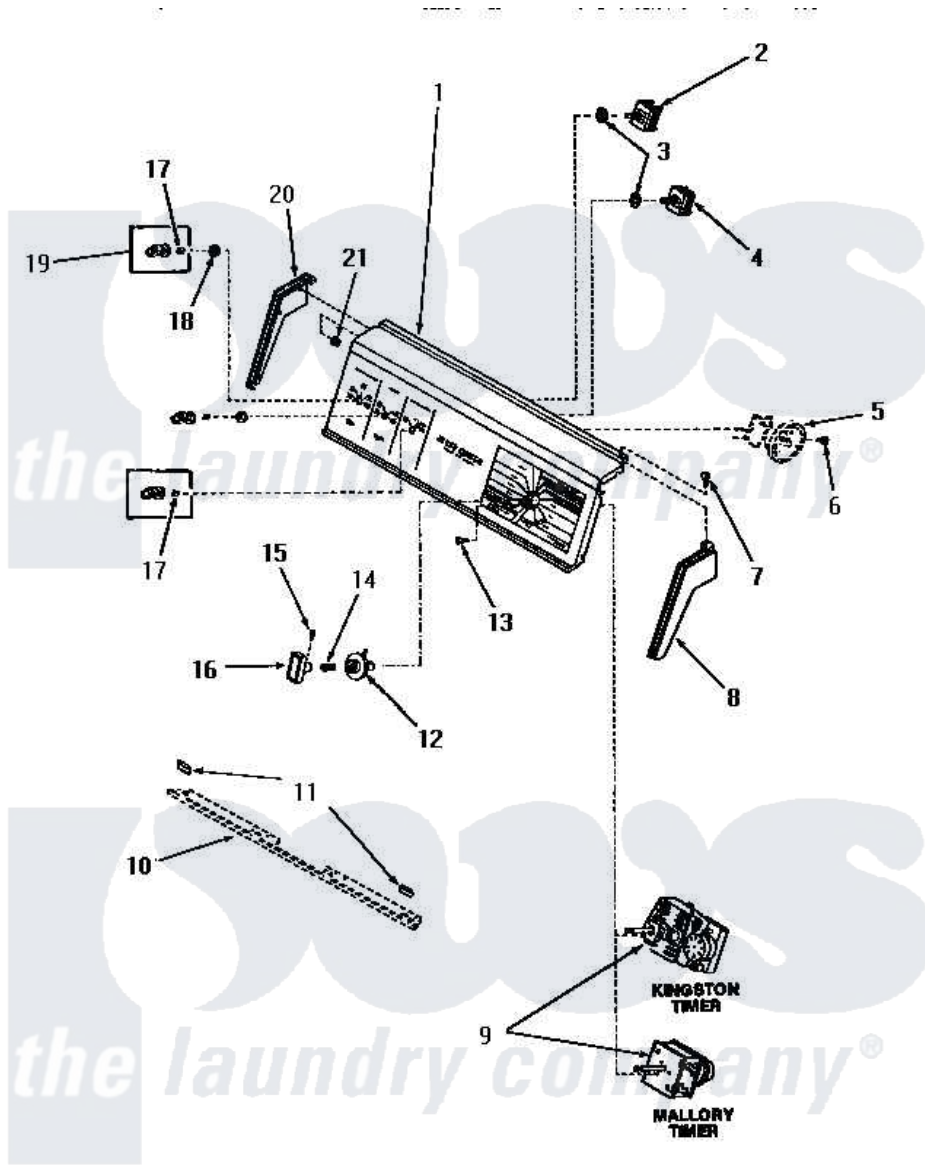

Amana FA4101 10 - CONTROL PANEL & CONTROLS

CONTROL PANEL AND CONTROLS

Amana [Residential Amana FA4101 Washer Parts](#) Parts Diagram 10 - CONTROL PANEL & CONTROLS
 Click on the part number to view part

Item	Original Part Number	Replaced By	Status	Part Description
1	27423		Not Available	CONTROL PANEL ASSEMBLY
2	24392		Not Available	SWITCH TEMP
3	91176			Lockwasher, 3/8 Intshkp
5	Y00000000		Not Available	SEE NOTE PRESSURE SWITCH
6	23962	W10116760		Screw
7	25232		Not Available	SCREW,8AB-18X7/8 OVAL
8	25123		Not Available	CONTROL HOOD END, RIGHT
9	26410		Not Available	TIMER
10	Y00000000		Not Available	SEE NOTE PANEL BRACKET SUPPORT
11	24859		Not Available	SLEEVE,SUPPORT ANGLE
12	26326		Not Available	TIMER KNOB INDICATOR
13	70212			Screw, 8-32 X 5/32 RD H
14	26319			Spring
15	26318			Screw, 8-32 X 1/4 Set S

16	27382	Not Available	TIMER KNOB
17	23392	Not Available	CLIP FOR 26816 KNOB
18	24205		Nut, Knurled 3/8-24
19	27376	Not Available	No Longer Available
20	25124	Not Available	CONTROL HOOD END, LEFT
21	25126	5303284616	Clip