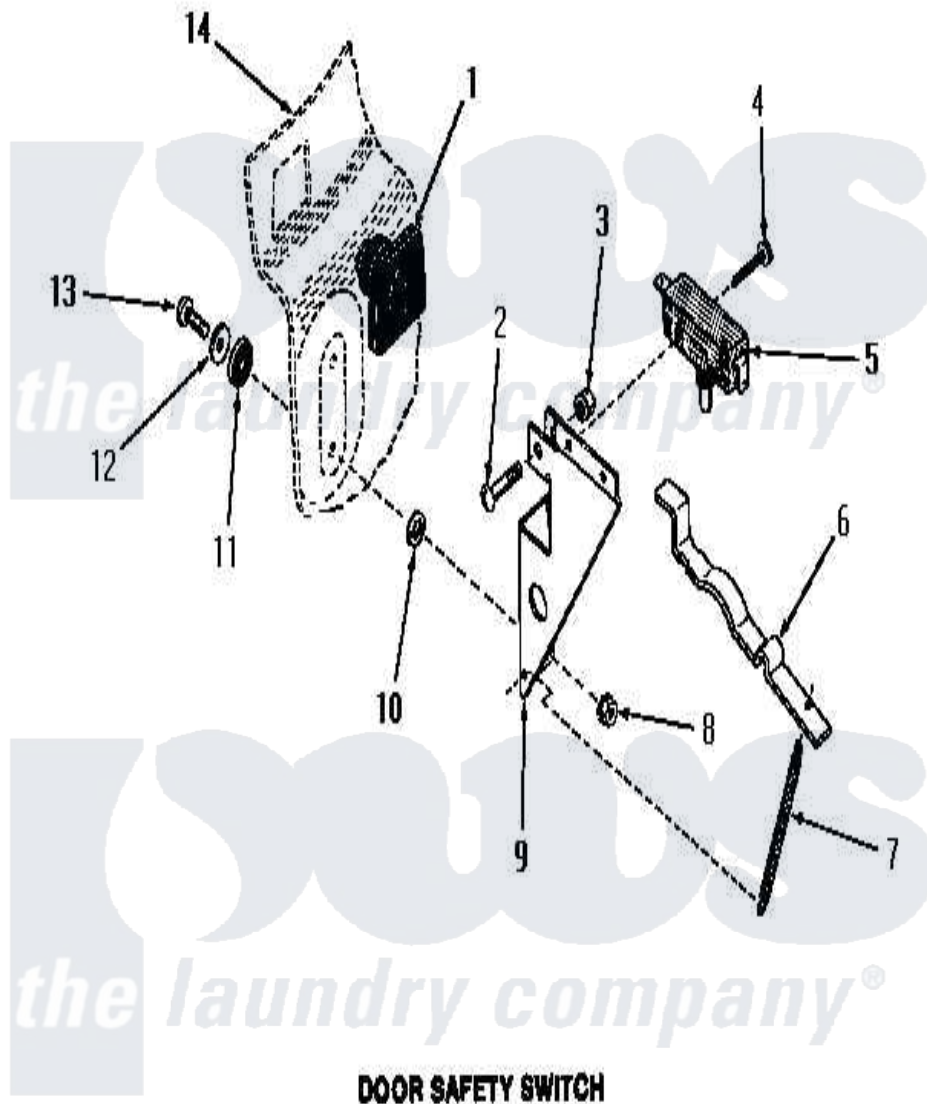

Amana FA4101 11 - DOOR SAFETY SWITCH

DOOR SAFETY SWITCH

Amana [Residential Amana FA4101 Washer Parts](#) Parts Diagram 11 - DOOR SAFETY SWITCH
 Click on the part number to view part

Item	Original Part Number	Replaced By	Status	Part Description
1	23591			Diaphragm
2	Y02370		Not Available	SCREW,10-24X15/16 HEX
3	22001			Nut, 10-24 Nylon Hex BR
4	51783			Screw, 6b-20 X 7/8 HeX
5	23540		Not Available	SWITCH
6	23592		Not Available	ARM
7	26766		Not Available	SPRING
8	23951	M0282009		Nut
9	22783		Not Available	BRACKET
10	21735		Not Available	LOCKWASHER,No.10 INTSHKP
11	02928		Not Available	WASHER
12	20492	M0270504		Washer
13	21081			Screw, 10-24 X 1/2 RD H
14	Y00000000		Not Available	SEE NOTE DRAIN TUB