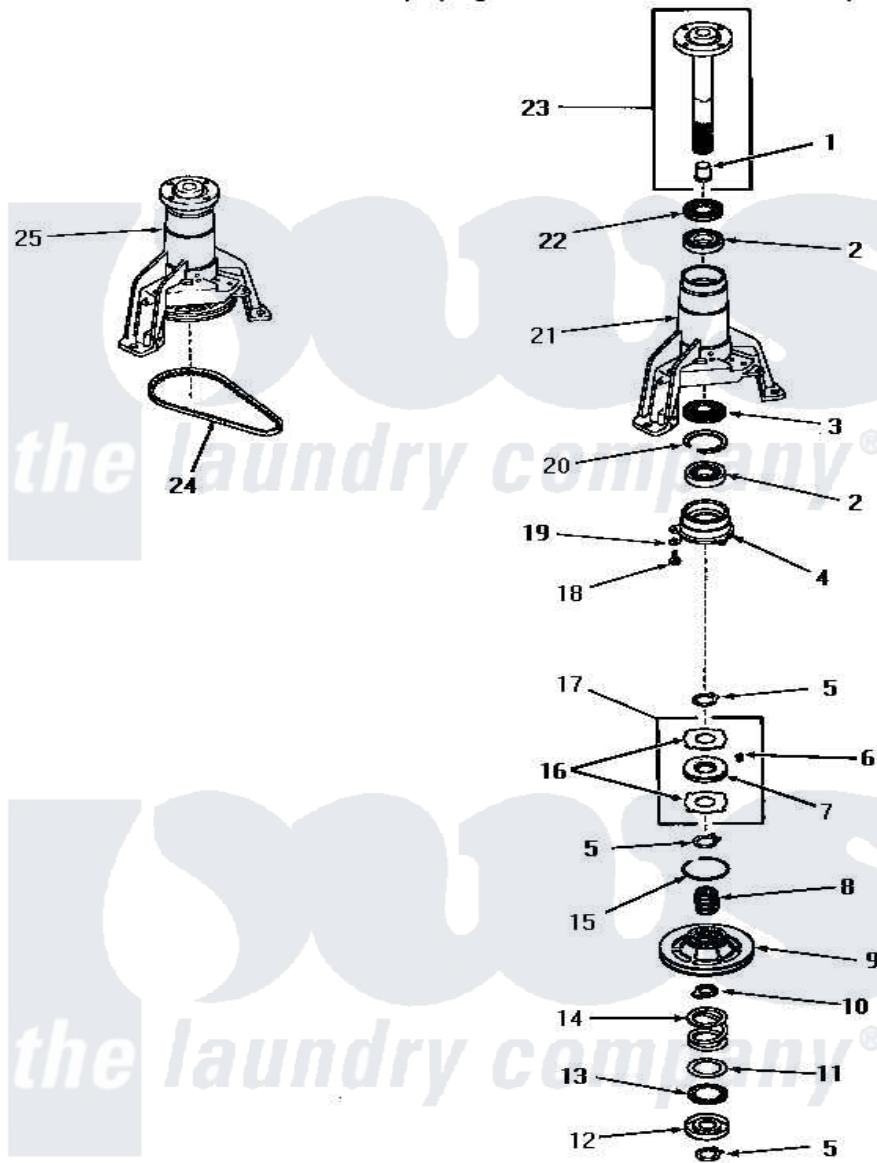

Amana FA4101 13 - MAIN BEARING ASSY & SPIN BELT

MAIN BEARING ASSEMBLY AND SPIN BELT

Amana [Residential Amana FA4101 Washer Parts](#) Parts Diagram 13 - MAIN BEARING ASSY & SPIN BELT
 Click on the part number to view part

Item	Original Part Number	Replaced By	Status	Part Description
1	25854			Bearing
2	20012			Bearing
3	26247			Slinger, Water
4	23639			Retainer
5	23724			Ring, Retaining
6	24500			Clip, Spring
7	23708			Assembly, Brake Disk
8	23634		Not Available	HUB
9	24690			Assembly, Spin Pulley
10	23635		Not Available	STOP
11	23722			Race, Bearing
12	23640			Retainer
13	23721		Not Available	BEARING,NEEDLE
14	23723			Spring
15	Y23720		Not Available	RING,SNAP
16	23637		Not Available	DISC,BRAKE

17	24599		Assembly, Brake Disk
18	02422		Screw, 1/4-20 X 1/2 HeX
19	02431		Lockwasher, 1/4 Ext Shk
20	20084	Not Available	RING,RETAINING
21	25979	Not Available	HOUSING,MAIN BEARING
22	Y21659	Not Available	SEAL
23	23731		Assembly, Spin Shaft
24	23759	Not Available	BELT
25	26018		AsseMbly, Bearing Housing-M
NI	03200		A-D Drive Lubricant