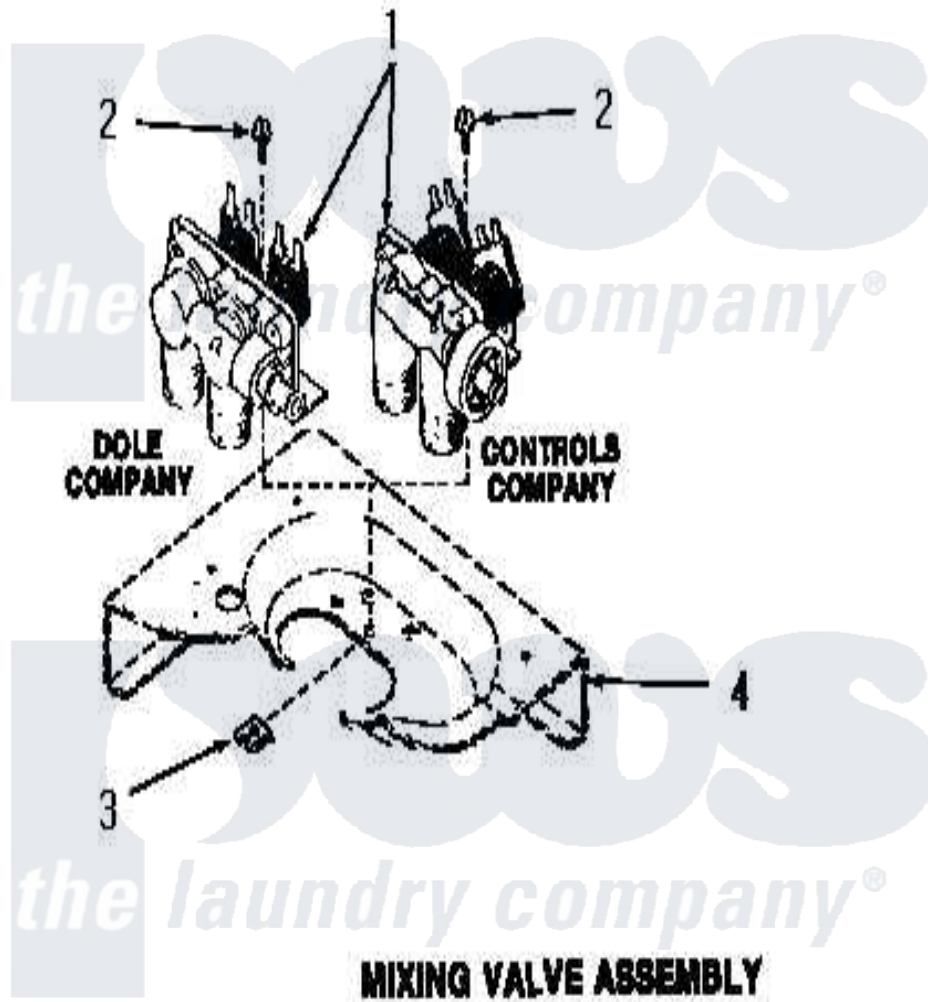

# Amana FA4101 14 - MIXING VALVE ASSY

Amana Residential Amana FA4101 Washer Parts Parts Diagram 14 - MIXING VALVE ASSY  
Click on the part number to view part

Item	Original Part Number	Replaced By	Status	Part Description
1	<a href="#">25833</a>			Valve, Mixing
2	23962	<a href="#">W10116760</a>		Screw
3	23277		Not Available	NUT,SPEED
4	Y00000000		Not Available	SEE NOTE CABINET TOP