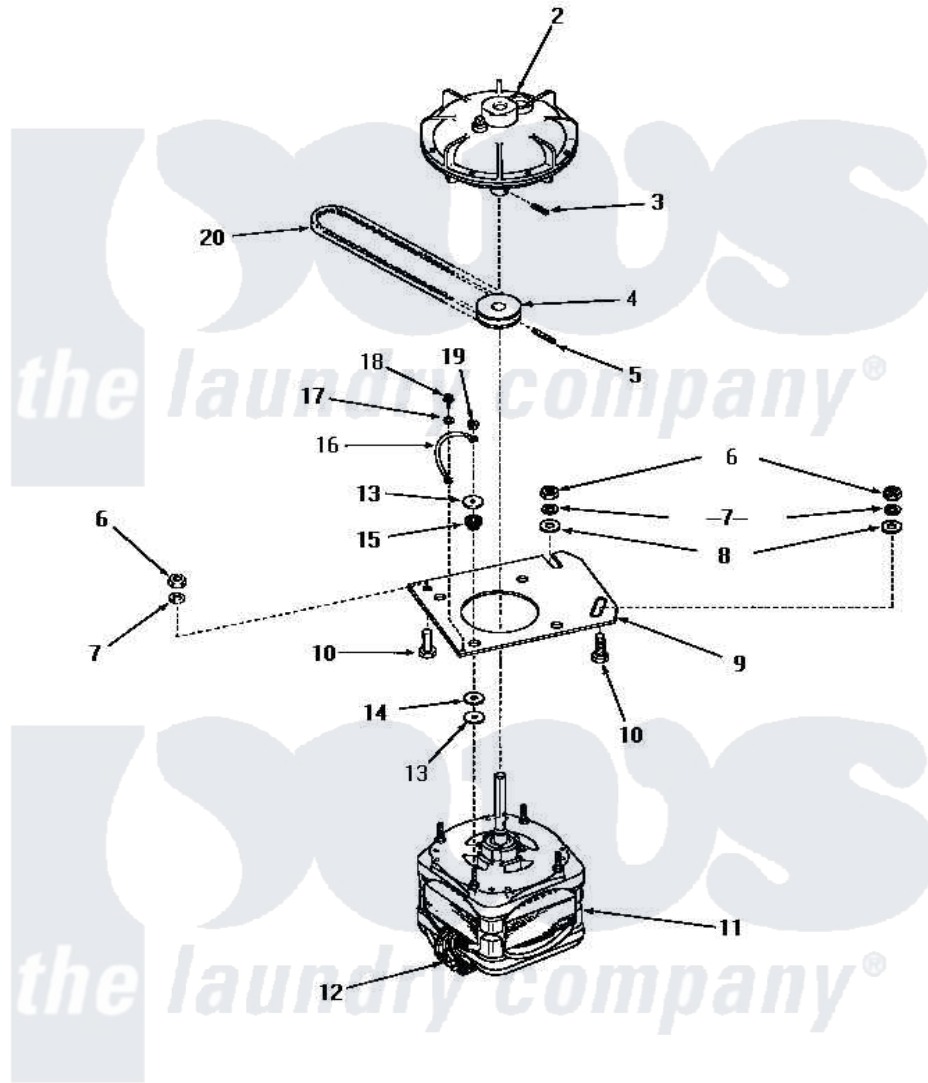

Amana FA4101 15 - MOTOR, FLUID DRIVE & PUMP BELT

MOTOR, FLUID DRIVE AND PUMP BELT

Amana [Residential Amana FA4101 Washer Parts](#) Parts Diagram 15 - MOTOR, FLUID DRIVE & PUMP BELT
 Click on the part number to view part

Item	Original Part Number	Replaced By	Status	Part Description
2	24706			Assembly, Fluid Drive
3	24703		Not Available	PIN,ROLL
4	26116			Pulley, Drive
5	23750			Pin, Roll
6	20274	62739		Nut, Lock
7	20277			Lockwasher, 3/8 Std X 3
8	20279			Washer, 13/32 ID x 13/16 OD
9	23769		Not Available	PLATE,MOUNTING
10	20255		Not Available	SCREW,3/8-16 X 1 HEX H
11	26069			X Assembly, Motor And Pulley
12	24142		Not Available	SWITCH,MOTOR
"	24139		Not Available	SWITCH,MOTOR
13	20103	M0270519		Washer
14	20104			Washer
15	20102		Not Available	WASHER
16	25484		Not Available	GROUND WIRE

17	21735	Not Available	LOCKWASHER, No. 10 INTSHKP
18	20530		Screw, 10-24 x 3/8 Hex
19	23604		Nut, Hex 10-32 Lock
20	23759	Not Available	BELT
NI	20299	Not Available	FLUID DRIVE FLUID-BULK