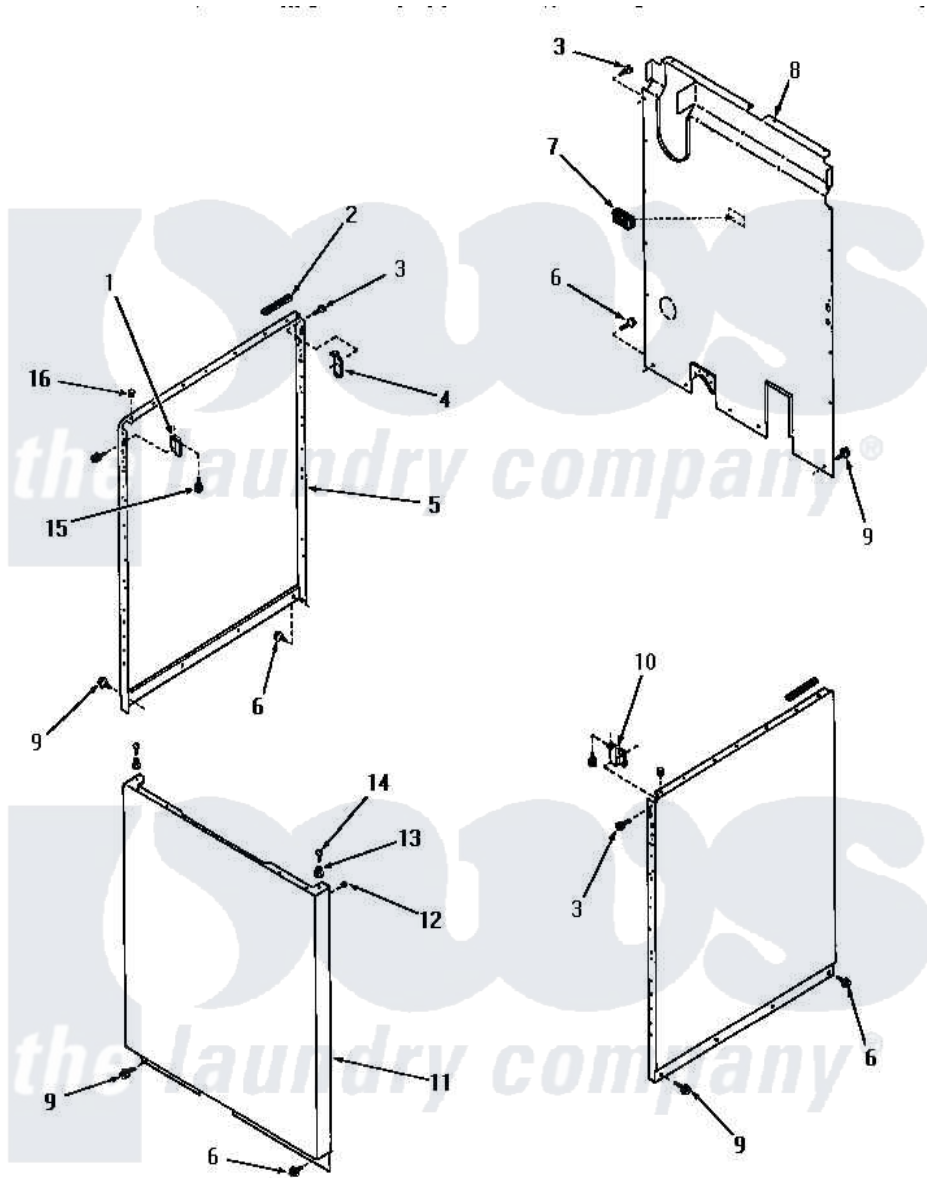

# Amana FA4101 16 - PANELS

## PANELS

Amana [Residential Amana FA4101 Washer Parts](#) Parts Diagram 16 - PANELS  
 Click on the part number to view part

Item	Original Part Number	Replaced By	Status	Part Description
1	26691H		Not Available	TOP HOLD-DOWN BRACKET, LEFT-FR
"	26691L		Not Available	TOP HOLD-DOWN BRACKET, LEFT-FR
"	26691C		Not Available	TOP HOLD-DOWN BRACKET, LEFT-FR
"	26691K		Not Available	TOP HOLD-DOWN BRACKET, LEFT-FR
"	26691A		Not Available	TOP HOLD-DOWN BRACKET, LEFT FR
"	26691W		Not Available	TOP HOLD-DOWN BRACKET, LEFT-FR
2	<a href="#">80312</a>			Bumper Pad
3	51784		Not Available	SCREW, 10B-16 X 1/2 HEX
4	<a href="#">52487</a>			Lug, Hold-Down
5	26821L		Not Available	PANEL, SIDE
"	26821A		Not Available	PANEL, SIDE
"	26821C		Not Available	SIDE PANEL, RIGHT OR LEFT, COP

"	26821H		Not Available	PANEL,SIDE
"	26821K		Not Available	SIDE PANEL, RIGHT OR LEFT, COF
"	26821W		Not Available	SIDE PANEL, LEFT OR RIGHT, WHI
6	26415	<a href="#">27001200</a>		Screw
7	23257		Not Available	PAD,BUMPER
8	24342GR		Not Available	REAR PANEL, GRAY
9	26592		Not Available	HEX HEAD SCREW
10	26690		Not Available	BRACKET,HOLD DOWN-R.H.
11	26822C		Not Available	LOADING DOOR, COPPERTONE
"	26822K		Not Available	FRONT PANEL, COFFEE
"	26822L		Not Available	PANEL,FRONT
"	26822A		Not Available	PANEL,FRONT
"	26822H		Not Available	PANEL,FRONT
"	26822W		Not Available	LOADING DOOR, WHITE
12	<a href="#">20387</a>			Bumper
13	23020		Not Available	MOUNT,PANEL
14	Q6535		Not Available	SCREW,10B-16 X 3/4 ROU
15	<a href="#">23008</a>			Screw, 10-24 X 3/4 Sems
16	<a href="#">21176</a>			Bumper