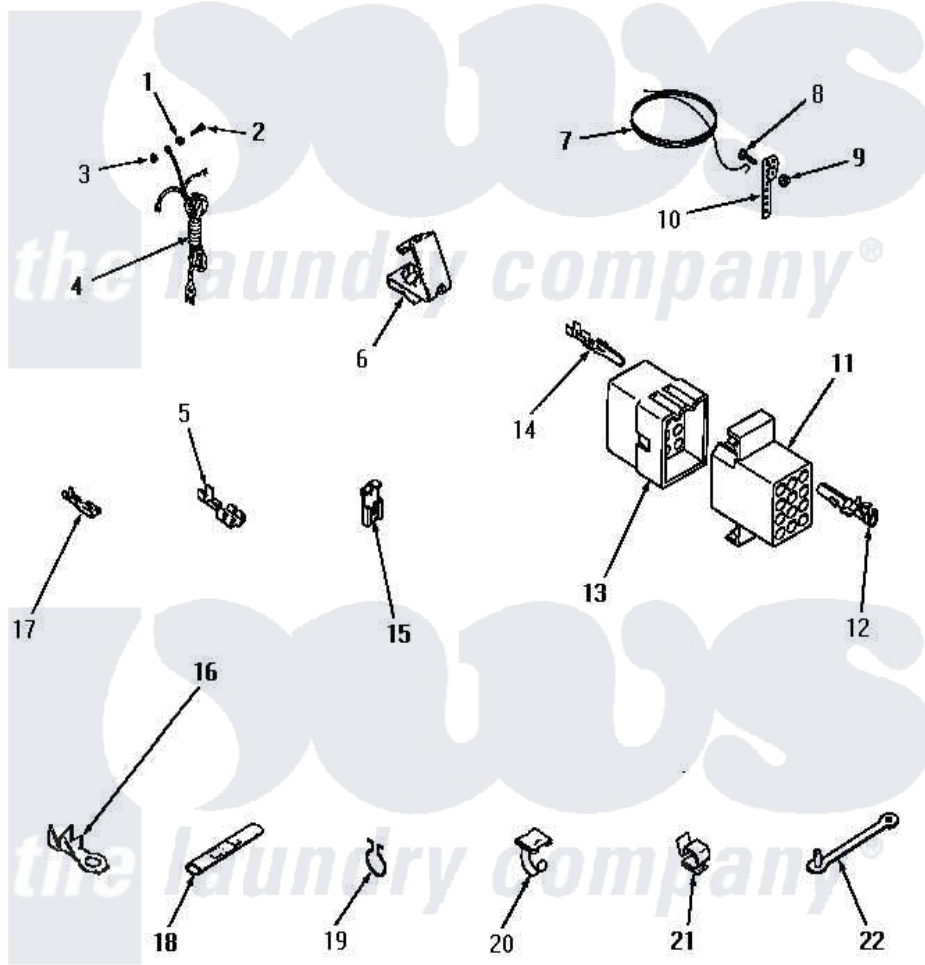

Amana FA4101 17 - POWER CORD, WIRE & TERMINALS

POWER CORD, WIRE AND TERMINALS

Amana [Residential Amana FA4101 Washer Parts](#) Parts Diagram 17 - POWER CORD, WIRE & TERMINALS
 Click on the part number to view part

Item	Original Part Number	Replaced By	Status	Part Description
1	03815			Lockwasher, No.10 Ext Shk
2	20267			Screw, 10-24 X 3/8 Round
3	03673		Not Available	NUT
4	22660		Not Available	POWER CORD AND PLUG
5	Y00119		Not Available	SPADE TERMINAL(18 GAUGE) (1/4 INCH-(1) 18 GAUGE WIRE)
6	00158		Not Available	GROUND CLIP
7	Y21429		Not Available	GROUND WIRE
8	21431		Not Available	ROUND HEAD SCREW
9	Y20278		Not Available	LOCKWASHER
10	21430		Not Available	STRAP,GROUND
11	23042		Not Available	RECEPTACLE
"	Y23034	26163		Receptacle, 9 Circuit
"	23036			Receptacle, 12 Circuit
"	23038		Not Available	RECEPTACLE,15 CIRCUIT
"	23039	697780		Receptacle,

12	Y00117	5011-XX		093 Female Socket
13	23035		Not Available	PLUG,12 CIRCUIT
"	23033			Plug, 9 Circuit
"	23037			Plug, 15 Circuit
"	23041			Plug, 6 Circuit
"	23040			Plug-3 Circuit
14	Y00116			Terminal, Pin-Male
15	Y00120			Terminal, Flag-1/4 Fema
16	00110			No.10 18 Gauge Wire
17	00112			Terminal, Spade-3/16 Fe
18	21091		Not Available	CONNECTOR TWO 1/4 INCH MALE
19	51291			Clip, Wire
20	21793		Not Available	CABLE CLIP
21	21036			Clip, Cable
22	22837		Not Available	STRAP,WIRE