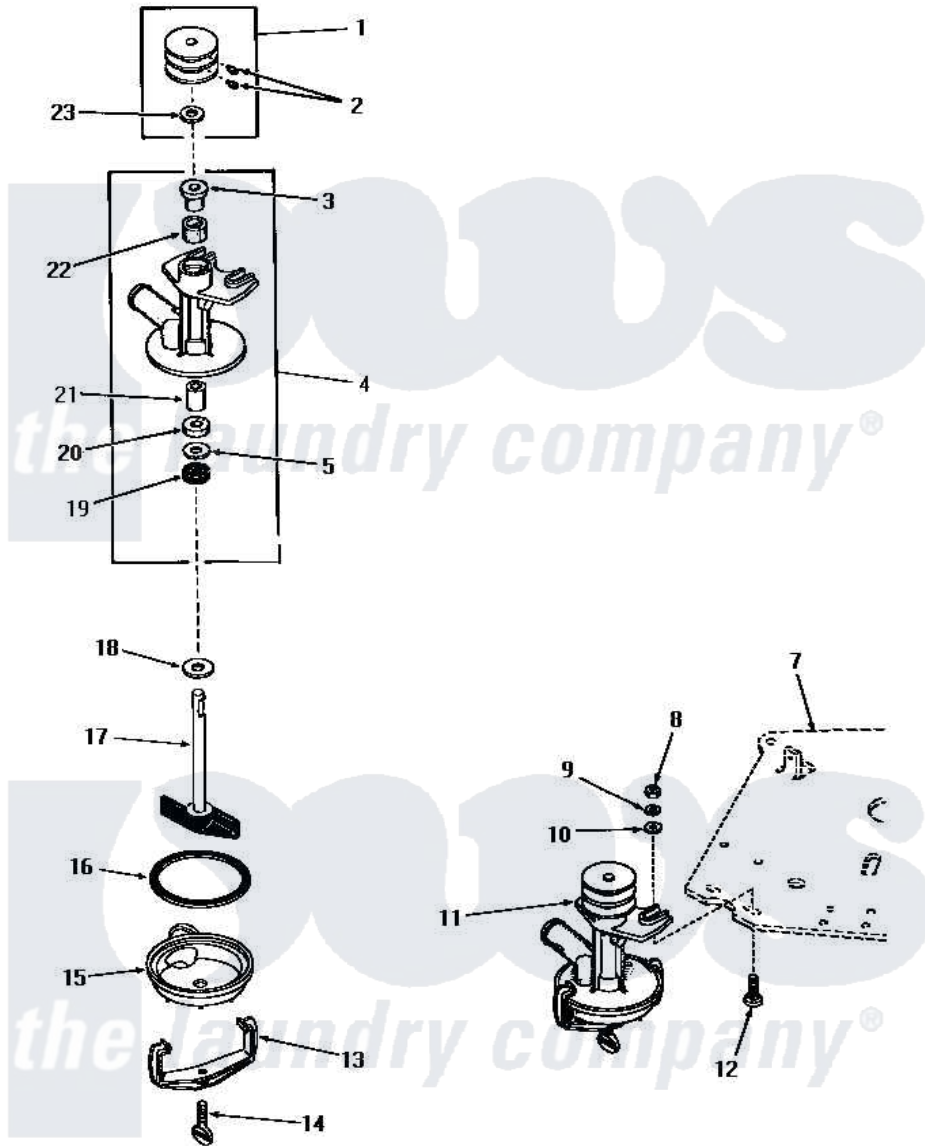

Amana FA4101 18 - PUMP ASSY

PUMP ASSEMBLY

Amana [Residential Amana FA4101 Washer Parts](#) Parts Diagram 18 - PUMP ASSY

[Click on the part number to view part](#)

Item	Original Part Number	Replaced By	Status	Part Description
1	23770		Not Available	ASSY,PULLEY
2	02771			Screw, 1/4-20 x 3/8 Hex S
3	20072			Bearing
4	20763		Not Available	PUMP BODY
5	20093			Washer, 29/64 ID x 63/64 OD
7	Y00000000		Not Available	SEE NOTE MOUNTING PLATE
8	20275	27001225		Nut, Jam Mid Lock 1/4-20
9	03189			LoCkwasher, 1/4 Std-C P
10	20176			Washer, .2656 ID x 9/16 OD
11	25178		Not Available	ASSY,PUMP
12	24390			Bolt
13	20066			Clamp, Pump
14	20161			Screw, 5/16-18 X 1-1/16
15	04316		Not Available	BOTTOM,PUMP
16	20097		Not Available	GASKET
17	04372		Not Available	ASSY,IMPELLER

18	20099		Washer, .440idx1.125odx
19	20095		Seal
20	20094		Packing Material
21	20071		Bearing
22	26479		Wick
23	26919	Not Available	WASHER,PUMP PULLEY
NI	131P3		Kit, Pump Kt85