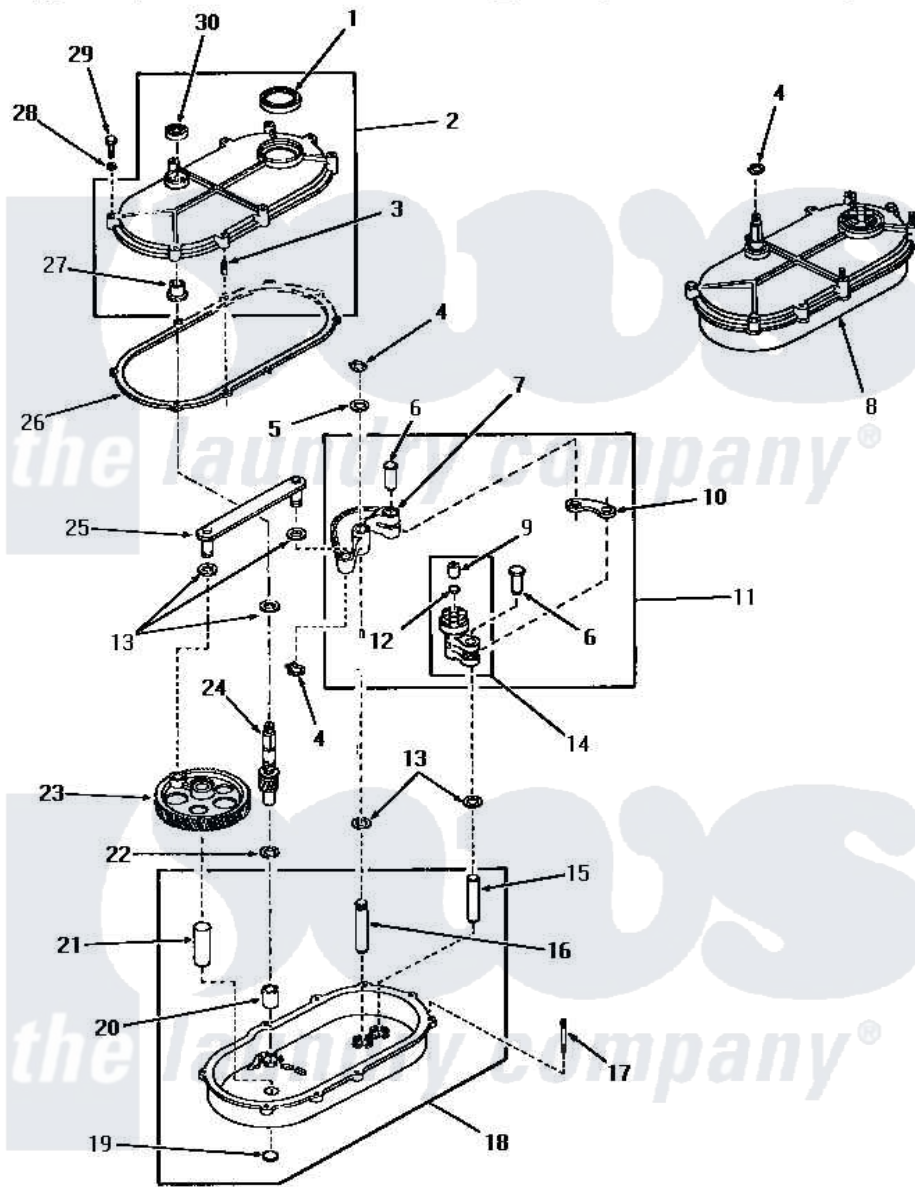

Amana FA4101 19 - TRANSMISSION ASSY

TRANSMISSION ASSEMBLY

Amana [Residential Amana FA4101 Washer Parts](#) Parts Diagram 19 - TRANSMISSION ASSY
 Click on the part number to view part

Item	Original Part Number	Replaced By	Status	Part Description
1	20199			Seal
2	20216		Not Available	ASSY,TRANSMISSION COVE
3	20197		Not Available	DOWEL PIN
4	23751			Ring, Retaining
5	20212	35092		Washer, 3628id X 1.00 X .056
6	01690			Pin, Link
7	05005	05005P		Assembly
8	23828			Assembly, Transmission
9	01711		Not Available	BEARING
10	Y04999		Not Available	LINK
11	20220			Assembly, Rocker Arm
12	Y02479			Disc, Expansion
13	01791			Washer, .626 X 1.125 X1
14	20219	30927P		Assembly Clutch Arm
15	01688		Not Available	PIN
16	24817		Not Available	PIN,ROCKER ARM

17	20155		Not Available	STUD,DOUBLE END 1/4-20
18	23927		Not Available	ASSY,TRANSMISSION xREPLACE
19	Y02769			Disc
20	01993			Bearing, 7/8odx5/8id
21	03477		Not Available	PIN
22	20198	41813		Csa 20198 20 4w 19 Deg Cc
23	02175		Not Available	GEAR,CRANK
24	23645			Pinion
25	03969	03969P		Rod Connecting
26	20059			Gasket
27	20082			Bearing
28	03189			LoCkwasher, 1/4 Std-C P
29	20257		Not Available	SCREW,1/4-20 X 1-1/4 H
30	20200			Seal
NI	02528	02528P		Grease Transmission Mobil 209