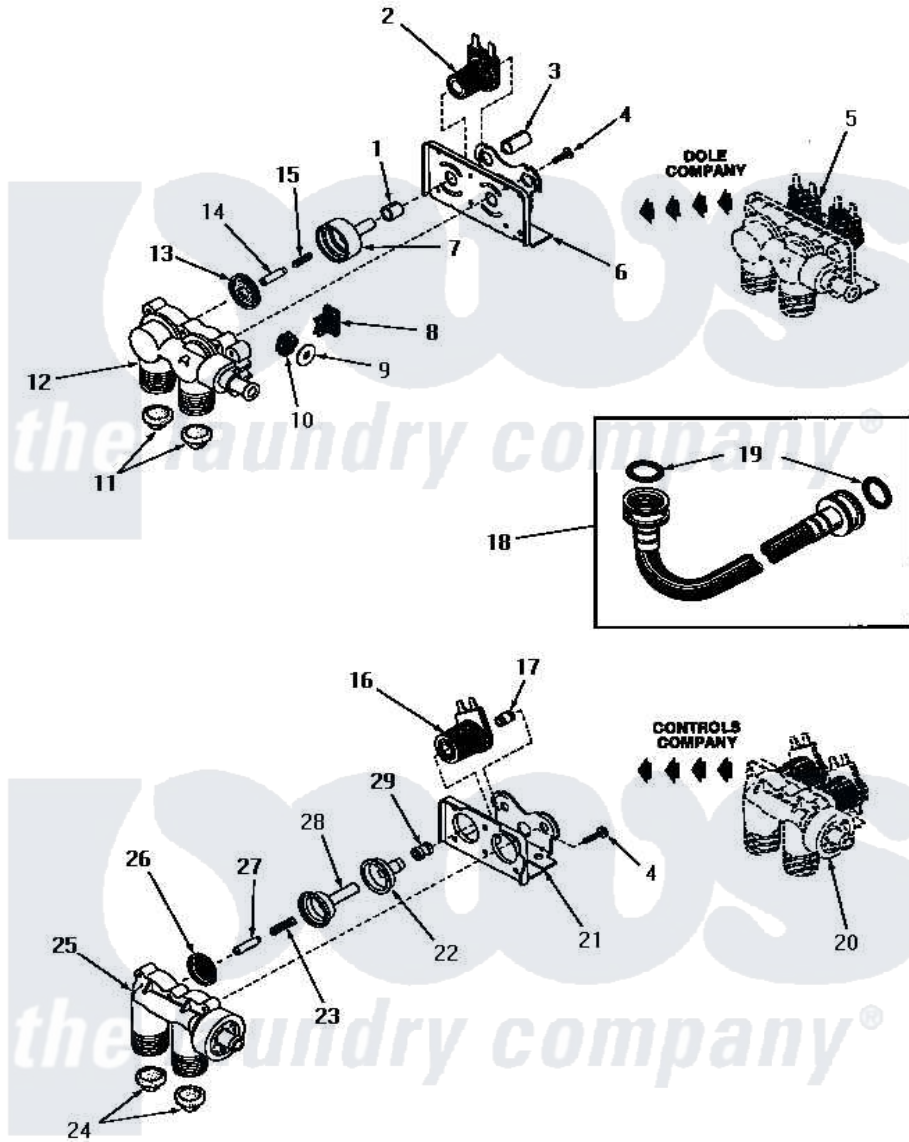

# Amana FA4110 01 - 25832 & 25833 MIXING VALVE ASSEMBLIES

**25832 and 25833 MIXING VALVE ASSEMBLIES**  
(See Page 18 for complete assembly)

Amana [Residential Amana FA4110 Washer Parts](#) Parts Diagram 01 - 25832 & 25833 MIXING VALVE ASSEMBLIES  
Click on the part number to view part

Item	Original Part Number	Replaced By	Status	Part Description
1	24129		Not Available	SLEEVE,SHORT
2	24126	<a href="#">33930</a>		Valve, Mixing
3	24128		Not Available	SLEEVE,LONG
4	25817C		Not Available	SCREW
5	Y00000000		Not Available	SEE NOTE MIXING VALVE ASSEMBLY
6	Y24127		Not Available	MOUNTING BRACKET
7	<a href="#">24130</a>			Guide, Armature
8	Y24135		Not Available	PLUG,FLOW REGULATOR
9	23224G		Not Available	DIFFUSER
10	<a href="#">23224C</a>			Regulator, Flow
11	24122	<a href="#">22002960</a>		Strainer, Washer Inlet
12	<a href="#">24125</a>			Body, Valve
13	24134		Not Available	DIAPHRAGM
14	24132		Not Available	ARMATURE
15	24131		Not Available	SPRING
16	24596A		Not Available	SOLENOID

17	25817M		Not Available	SOLENOID PLUG
18	20241	<a href="#">EZ20241</a>		20 x 24 x 1 Filter 1 Metal Side
19	20290	<a href="#">Y013783</a>		Washer, Inlet Hose
20	Y00000000		Not Available	SEE NOTE MIXING VALVE ASSEMBLY
21	25817B		Not Available	MOUNTING BRACKET
22	25817E		Not Available	SLEEVE, GUIDE xREPLACE
23	25817G		Not Available	SPRING
24	24122	<a href="#">22002960</a>		Strainer, Washer Inlet
25	24123		Not Available	VALVE BODY
26	25817K		Not Available	DIAPHRAGM
27	25817H		Not Available	ARMATURE
28	25817F		Not Available	ARMATURE GUIDE
29	25817D		Not Available	SLEEVE ADAPTER