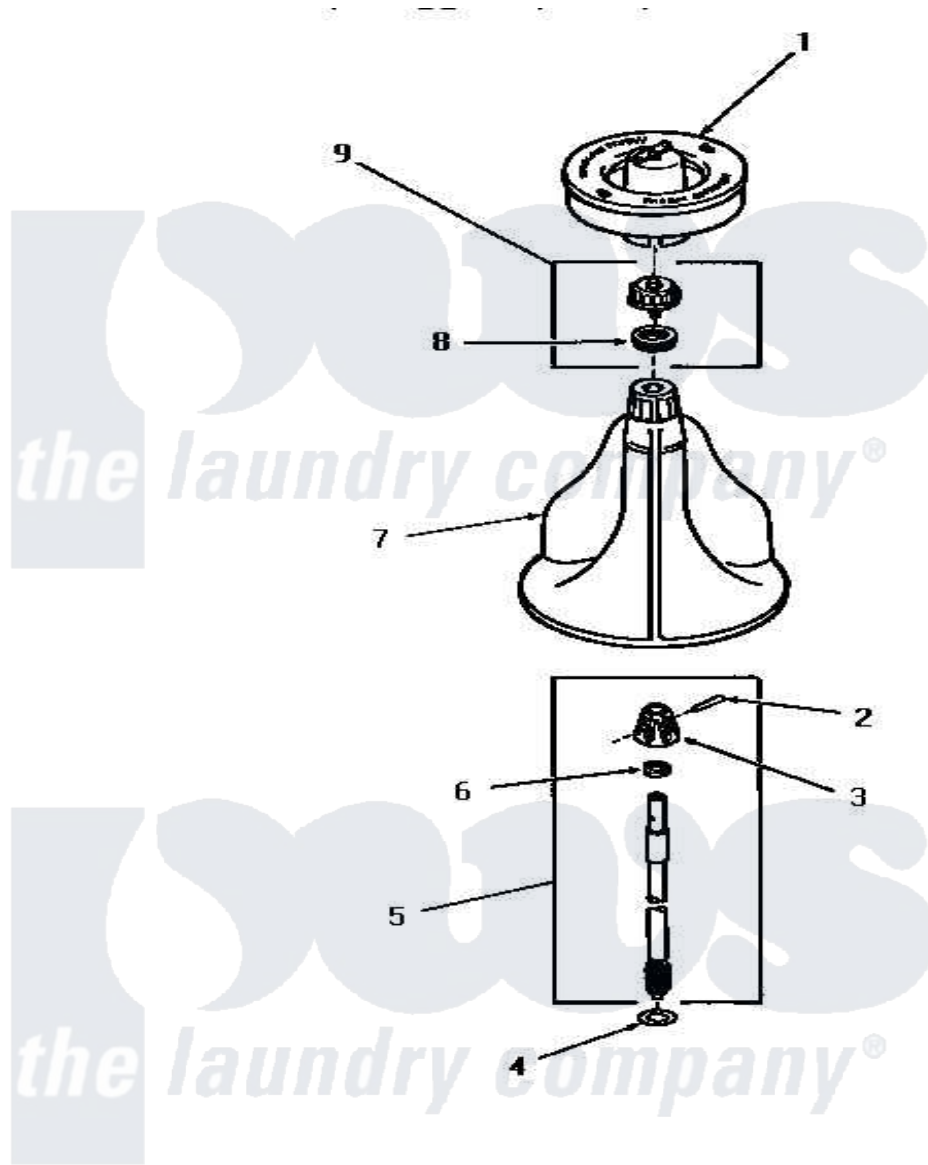

# Amana FA4110 04 - AGITATOR, SHAFT & FABRIC SOFTENER DISP

## AGITATOR, SHAFT AND FABRIC SOFTENER DISPENSER

Amana [Residential Amana FA4110 Washer Parts](#) Parts Diagram 04 - AGITATOR, SHAFT & FABRIC SOFTENER DISP  
 Click on the part number to view part

Item	Original Part Number	Replaced By	Status	Part Description
1	23546		Not Available	ASSY,DISPENSER-FAB-SOF
2	<a href="#">20243</a>			Pin, Taper
3	20056		Not Available	BLOCK, DRIVE
4	<a href="#">22135</a>			Washer
5	21751	<a href="#">21751P</a>		Assyshaft
6	20057	<a href="#">222T017P01</a>		Washer FIB 21/32 ID X 1156 OD X 1/8
7	25975		Not Available	ASSY,AGITATOR
8	<a href="#">21036</a>			Clip, Cable
9	<a href="#">26015</a>			Assembly, Cap And Ring-Agitator
"	<a href="#">26014</a>			Assembly, Cap And Ring-Agitator