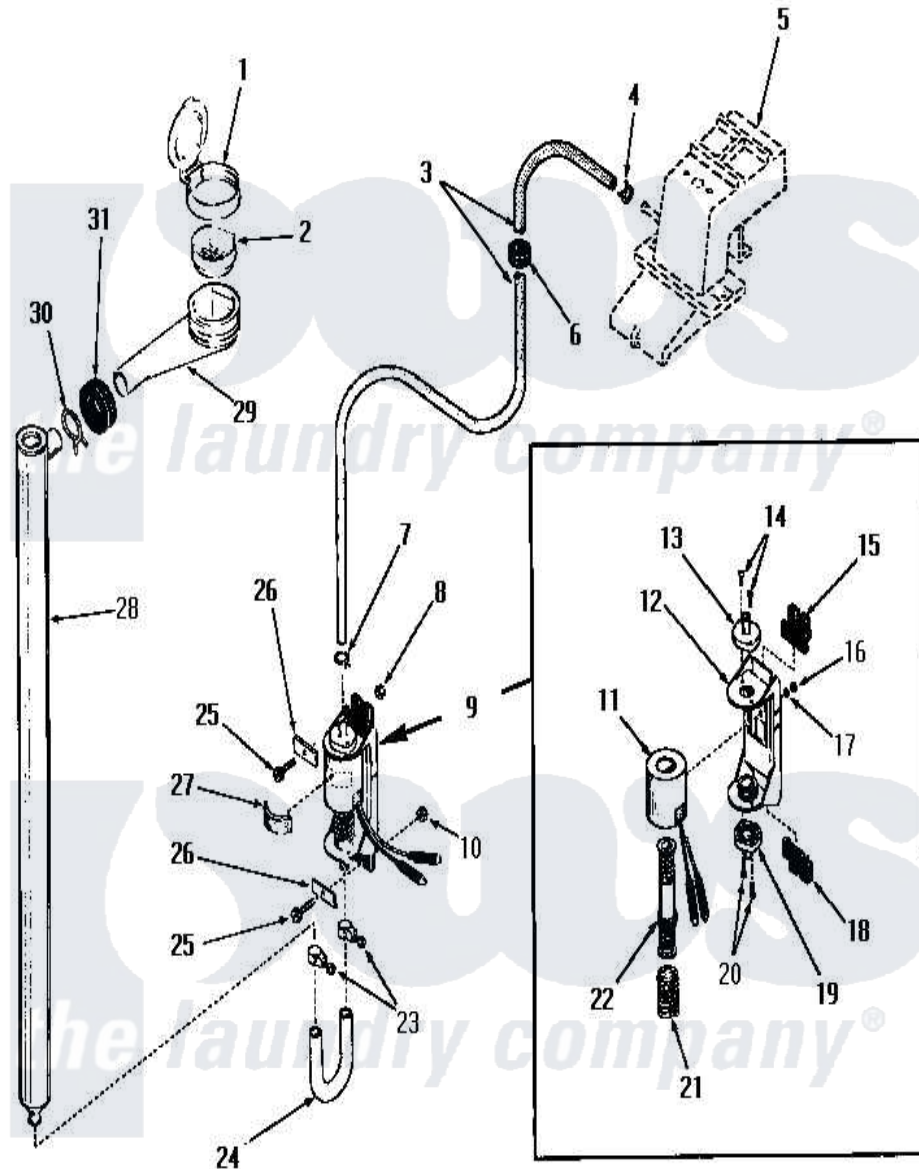

Amana FA4110 05 - BLEACH DISPENSER

Amana [Residential Amana FA4110 Washer Parts](#) Parts Diagram 05 - BLEACH DISPENSER
 Click on the part number to view part

Item	Original Part Number	Replaced By	Status	Part Description
1	22484		Not Available	BLEACH LID
2	21984			Cover, Dispenser
3	22300		Not Available	HOSE
4	23410		Not Available	HOSE CLAMP
5	Y00000000		Not Available	SEE NOTE WATER INLET
6	22299		Not Available	GROMMET
7	22295		Not Available	HOSE CLAMP
8	22001			Nut, 10-24 Nylon Hex BR
9	22337			Pump, Bleach
10	22001			Nut, 10-24 Nylon Hex BR
11	22337B		Not Available	COIL AND FRAME
12	22337A		Not Available	BASE
13	22337E		Not Available	HOSE CONNECTOR
14	51356		Not Available	SCREW,6-32 X 5/16 RD H
15	22337F		Not Available	ISOLATION MOUNT
16	22337G		Not Available	NUT

17	21735	Not Available	LOCKWASHER,No.10 INTSHKP
18	22337F	Not Available	ISOLATION MOUNT
19	22337E	Not Available	HOSE CONNECTOR
20	51356	Not Available	SCREW,6-32 X 5/16 RD H
21	22337D	Not Available	SPRING
22	22337C	Not Available	ARMATURE AND VALVE
23	24604	Not Available	HOSE CLAMP
24	22302	Not Available	HOSE
25	25989	Not Available	HEX HEAD SCREW
26	Y22287	Not Available	BLEACH PUMP BRACKET
27	25220	Not Available	BUMPER
28	22303	Not Available	TUBE,BLEACH
29	22377	Not Available	DISPENSER xREPLACE
30	Y03640	Not Available	CLAMP
31	20118	Not Available	GROMMET,1982 INV