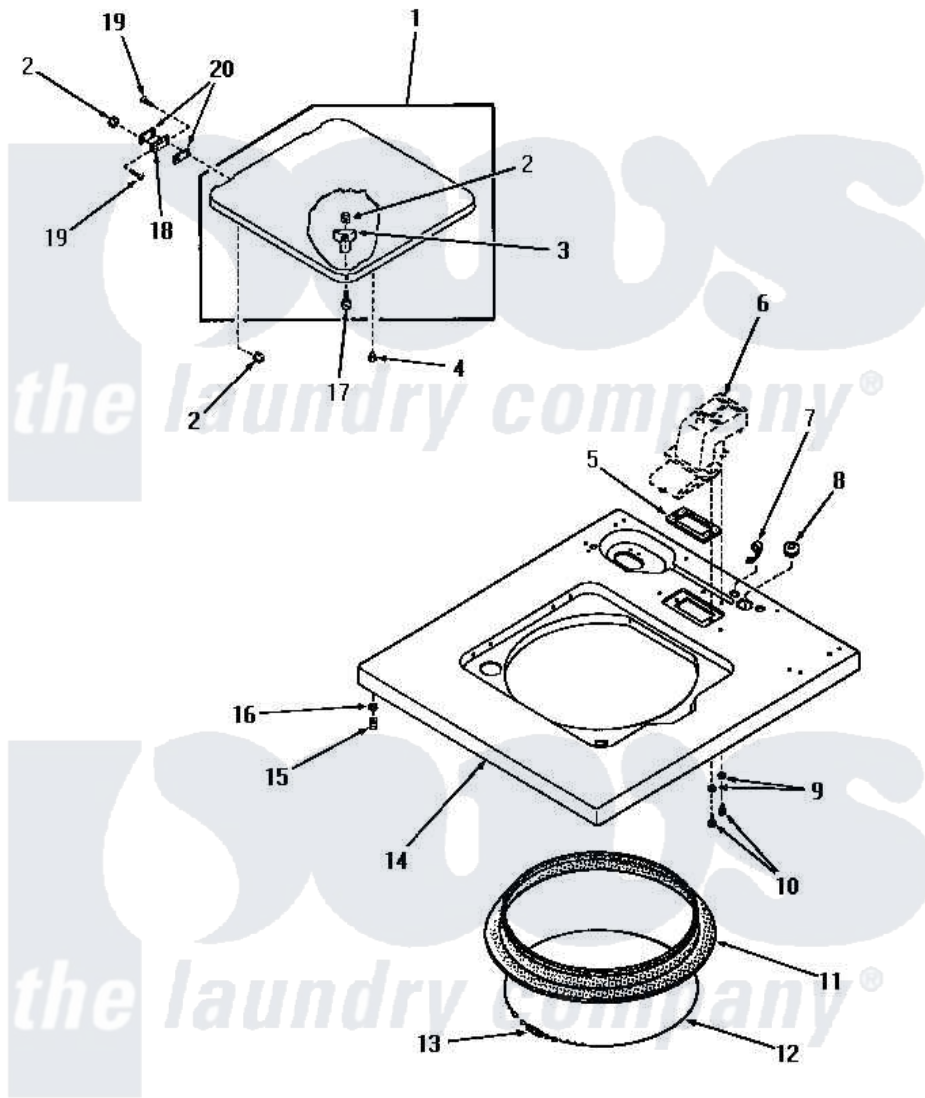

# Amana FA4110 07 - CABINET TOP & LOADING DOOR

## CABINET TOP AND LOADING DOOR

Amana [Residential Amana FA4110 Washer Parts](#) Parts Diagram 07 - CABINET TOP & LOADING DOOR  
 Click on the part number to view part

Item	Original Part Number	Replaced By	Status	Part Description
1	26901W		Not Available	ASSY,LID & CATCH xREPLACE
"	26901A		Not Available	LOADING DOOR, AVOCADO
"	26901K		Not Available	LOADING DOOR, COFFEE
"	26901C		Not Available	LOADING DOOR, COPPERTONE
"	26901H		Not Available	ASSY,LID & CATCH
"	26901L		Not Available	ASSY,LID & CATCH
2	<a href="#">21752</a>			Nut, 8-32 Hex Brilock
3	25217	<a href="#">R0603504</a>		Actuator, Door Switch
4	<a href="#">21176</a>			Bumper
5	23255		Not Available	GASKET
6	Y00000000		Not Available	SEE NOTE WATER INLET
7	21903	<a href="#">211881</a>		Grommet, Cord Part Not Used- Gas Models Only
8	20118		Not Available	GROMMET,1982 INV
9	<a href="#">20493</a>			Washer, 11/64 ID x 3/8 OD

10	55469	<a href="#">500226</a>	Screw, 8b-16 x 5/8 Tap
11	<a href="#">25277</a>		Guard, Rim
12	22352	Not Available	RETAINER,WIRE
13	20791	Not Available	SPRING
14	26819A	Not Available	CABINET TOP, AVOCADO
"	26819K	Not Available	CABINET TOP, COFFEE
"	26819C	Not Available	CABINET TOP, COPPERTONE
"	26819L	Not Available	ASSY, TOP
"	26819H	Not Available	CABINET TOP, HARVEST GOLD
"	26819W	Not Available	CABINET TOP, WHITE
15	23007	Not Available	CAGED NUT
16	24861	Not Available	LOCKWASHER, .448X.789SH
17	26729	Not Available	SCREW AND WASHER
18	<a href="#">21583</a>		Hinge
19	<a href="#">22649</a>		Screw, 8-32 X 13/32 FI
20	<a href="#">21584</a>		Gasket