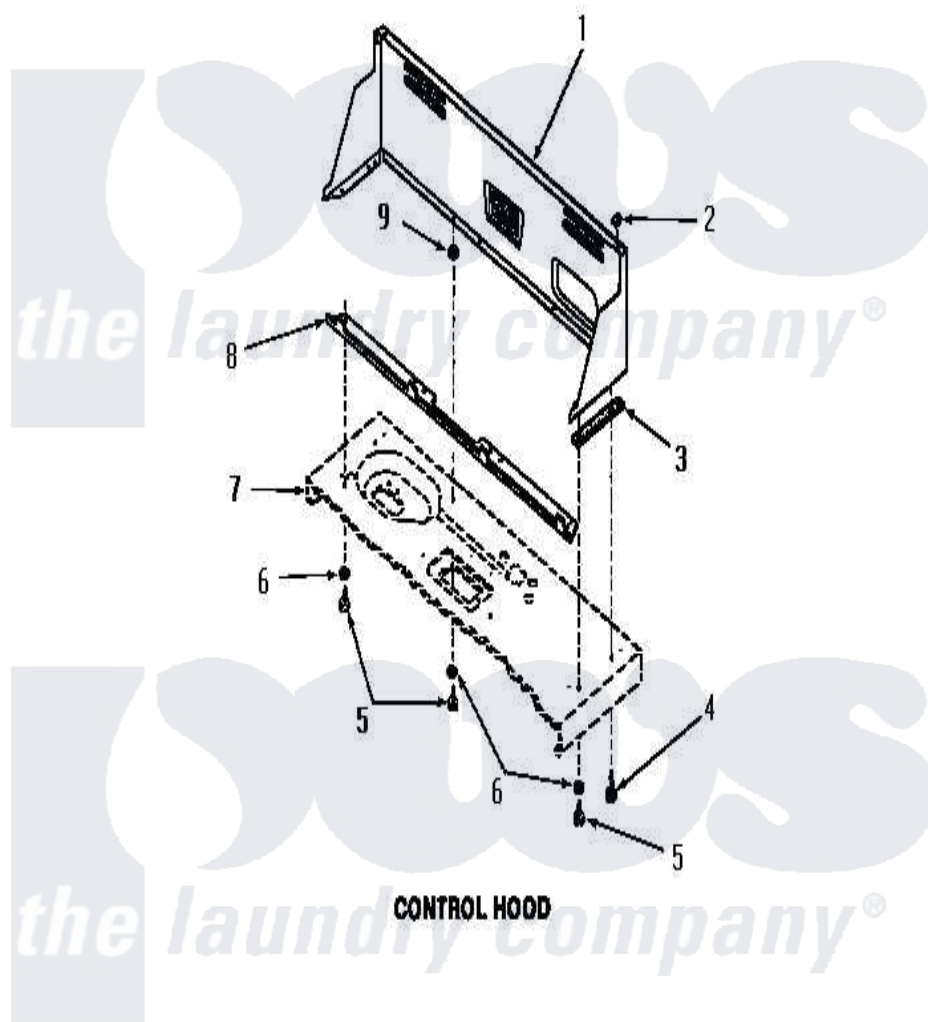

Amana FA4110 09 - CONTROL HOOD

Amana [Residential Amana FA4110 Washer Parts](#) Parts Diagram 09 - CONTROL HOOD
 Click on the part number to view part

Item	Original Part Number	Replaced By	Status	Part Description
1	26820W		Not Available	CONTROL HOOD, WHITE
"	26820H		Not Available	CONTROL HOOD GOLD
"	26820L		Not Available	CONTROL HOOD, ALMOND
"	26820C		Not Available	CONTROL HOOD, COPPERTONE
"	26820K		Not Available	CONTROL HOOD, COFFEE
"	26820A		Not Available	CONTROL HOOD, AVOCADO
2	24522			Nut, Speed-8ab-18 C1995
3	23028		Not Available	GASKET,CONTROL BOX END
4	25724		Not Available	HEX HEAD SCREW
5	52150	489464		Screw
6	20493			Washer, 11/64 ID x 3/8 OD
7	Y00000000		Not Available	SEE NOTE CABINET TOP
8	23360		Not Available	ANGLE
9	23425		Not Available	WASHER,7/32IDX7/16ODX.