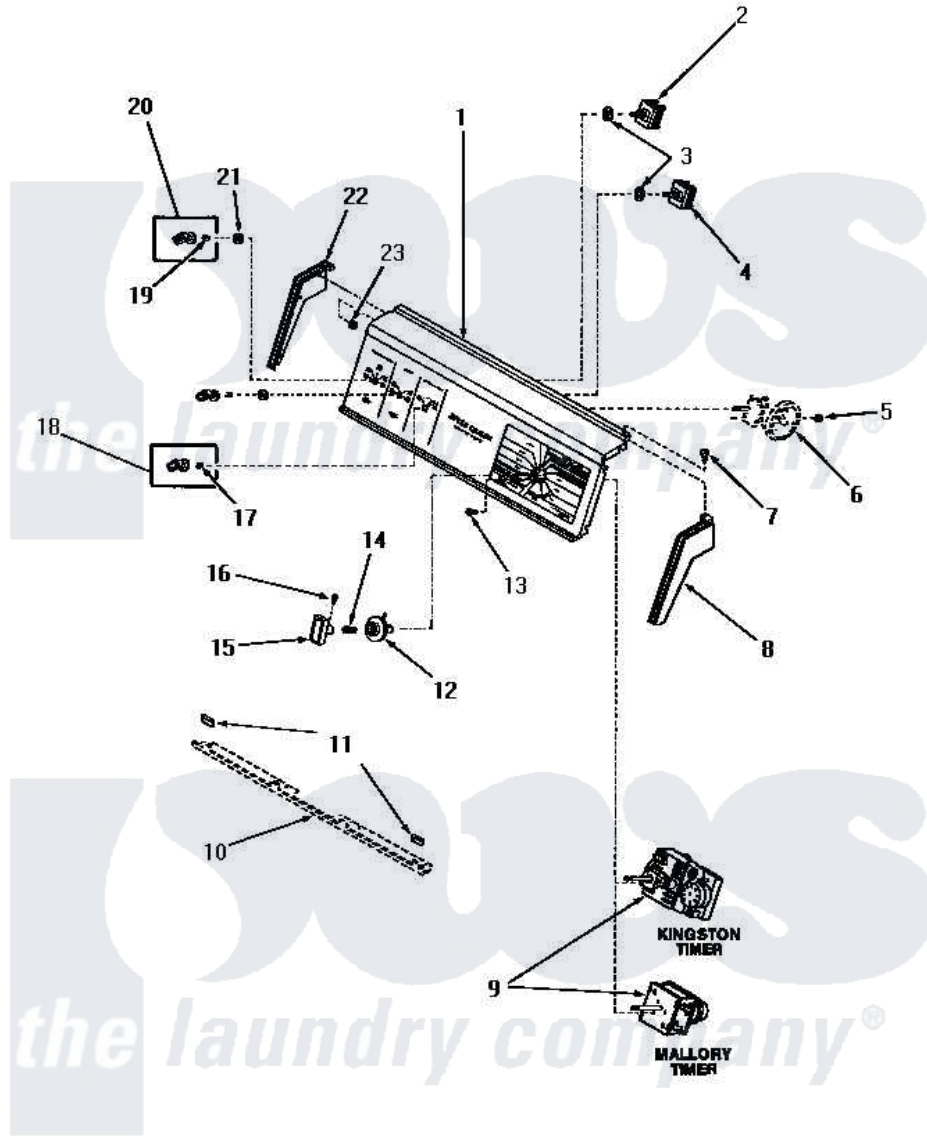

Amana FA4110 10 - CONTROL PANEL & CONTROLS

CONTROL PANEL AND CONTROLS

Amana [Residential Amana FA4110 Washer Parts](#) Parts Diagram 10 - CONTROL PANEL & CONTROLS
 Click on the part number to view part

Item	Original Part Number	Replaced By	Status	Part Description
1	24846		Not Available	CONTROL PANEL
2	24392		Not Available	SWITCH TEMP
3	91176			Lockwasher, 3/8 Intshkp
4	21302			Switch, Motor-2SP
5	23962	W10116760		Screw
6	Y00000000		Not Available	SEE NOTE PRESSURE SWITCH
7	25232		Not Available	SCREW,8AB-18X7/8 OVAL
8	25123		Not Available	CONTROL HOOD END, RIGHT
9	26410		Not Available	TIMER
10	Y00000000		Not Available	SEE NOTE PANEL SUPPORT BRACKET
11	24859		Not Available	SLEEVE,SUPPORT ANGLE
12	26326		Not Available	TIMER KNOB INDICATOR
13	70212			Screw, 8-32 X 5/32 RD H
14	26319			Spring

15	26798		Knob, Timer xReplace
16	26318		Screw, 8-32 X 1/4 Set S
17	23392	Not Available	CLIP FOR 26816 KNOB
18	26818	Not Available	CONTROL KNOB ASSEMBLY
19	22244	Not Available	CLIP,C xREPLACE
20	22245	Not Available	xREPLACE
21	24205		Nut, Knurled 3/8-24
22	25124	Not Available	CONTROL HOOD END, LEFT
23	25126	5303284616	Clip