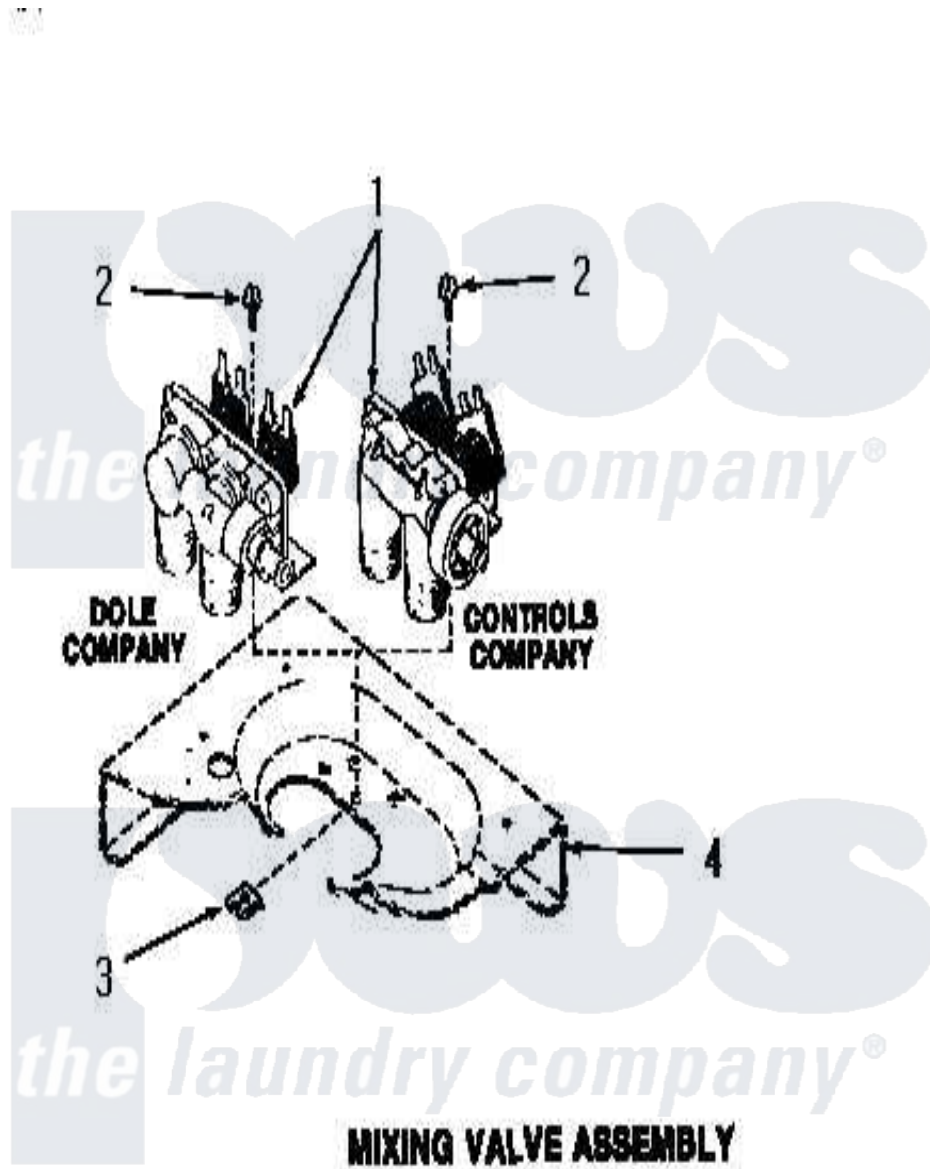

# Amana FA4110 14 - MIXING VALVE ASSY

Amana [Residential Amana FA4110 Washer Parts](#) Parts Diagram 14 - MIXING VALVE ASSY  
Click on the part number to view part

Item	Original Part Number	Replaced By	Status	Part Description
1	25832	<a href="#">205613</a>		Water Valve
2	23962	<a href="#">W10116760</a>		Screw
3	23277		Not Available	NUT,SPEED
4	Y00000000		Not Available	SEE NOTE CABINET TOP