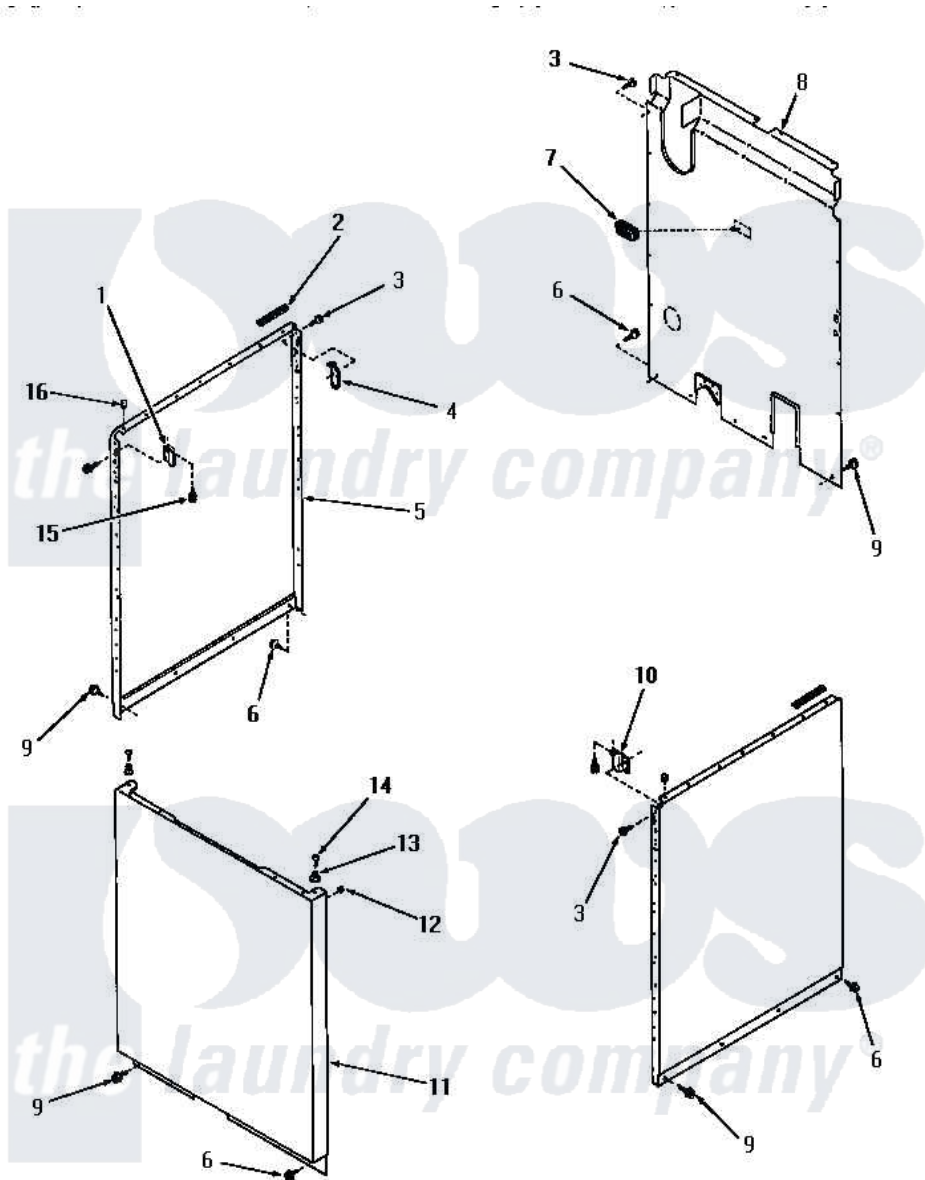

Amana FA4110 16 - PANELS

PANELS

Amana [Residential Amana FA4110 Washer Parts](#) Parts Diagram 16 - PANELS
 Click on the part number to view part

Item	Original Part Number	Replaced By	Status	Part Description
1	26691		Not Available	BRACKET,HOLD DOWN-L.H.
2	80312			Bumper Pad
3	51784		Not Available	SCREW,10B-16 X 1/2 HEX
4	52487			Lug, Hold-Down
5	26821K		Not Available	SIDE PANEL, RIGHT OR LEFT, COF
"	26821A		Not Available	PANEL,SIDE
"	26821C		Not Available	SIDE PANEL, RIGHT OR LEFT, COP
"	26821L		Not Available	PANEL,SIDE
"	26821H		Not Available	PANEL,SIDE
"	26821W		Not Available	SIDE PANEL, LEFT OR RIGHT, WHI
6	26415	27001200		Screw
7	23257		Not Available	PAD,BUMPER
8	24342GR		Not Available	REAR PANEL, GRAY
9	26592		Not Available	HEX HEAD SCREW

10	26690	Not Available	BRACKET,HOLD DOWN-R.H.
11	26822A	Not Available	PANEL,FRONT
"	26822K	Not Available	FRONT PANEL, COFFEE
"	26822C	Not Available	LOADING DOOR, COPPERTONE
"	26822L	Not Available	PANEL,FRONT
"	26822H	Not Available	PANEL,FRONT
"	26822W	Not Available	LOADING DOOR, WHITE
12	20387		Bumper
13	23020	Not Available	MOUNT,PANEL
14	Q6535	Not Available	SCREW,10B-16 X 3/4 ROU
15	23008		Screw, 10-24 X 3/4 Sems
16	21176		Bumper