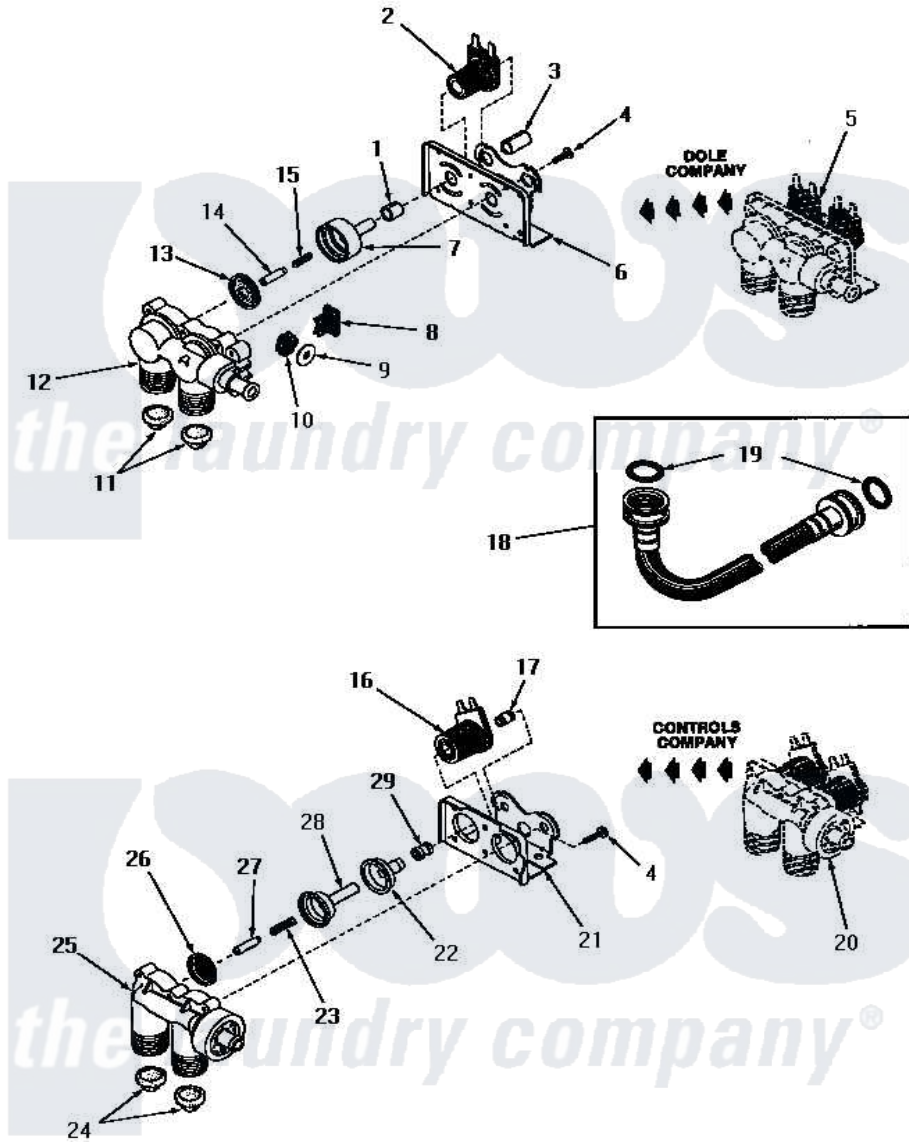

Amana FA4111 01 - 25832 & 25833 MIXING VALVE ASSEMBLIES

25832 and 25833 MIXING VALVE ASSEMBLIES
(See Page 18 for complete assembly)

Amana [Residential Amana FA4111 Washer Parts](#) Parts Diagram 01 - 25832 & 25833 MIXING VALVE ASSEMBLIES
Click on the part number to view part

Item	Original Part Number	Replaced By	Status	Part Description
1	24129		Not Available	SLEEVE,SHORT
2	24126	33930		Valve, Mixing
3	24128		Not Available	SLEEVE,LONG
4	25817C		Not Available	SCREW
5	Y00000000		Not Available	SEE NOTE MIXING VALVE ASSEMBLY
6	Y24127		Not Available	MOUNTING BRACKET
7	24130			Guide, Armature
8	Y24135		Not Available	PLUG,FLOW REGULATOR
9	23224G		Not Available	DIFFUSER
10	23224C			Regulator, Flow
11	24122	22002960		Strainer, Washer Inlet
12	24125			Body, Valve
13	24134		Not Available	DIAPHRAGM
14	24132		Not Available	ARMATURE
15	24131		Not Available	SPRING
16	24596A		Not Available	SOLENOID

17	25817M	Not Available	SOLENOID PLUG
18	20241	EZ20241	20 x 24 x 1 Filter 1 Metal Side
19	20290	Y013783	Washer, Inlet Hose
20	Y00000000	Not Available	SEE NOTE MIXING VALVE ASSEMBLY
21	25817B	Not Available	MOUNTING BRACKET
22	25817E	Not Available	SLEEVE, GUIDE xREPLACE
23	25817G	Not Available	SPRING
24	24122	22002960	Strainer, Washer Inlet
25	24123	Not Available	VALVE BODY
26	25817K	Not Available	DIAPHRAGM
27	25817H	Not Available	ARMATURE
28	25817F	Not Available	ARMATURE GUIDE
29	25817D	Not Available	SLEEVE ADAPTER