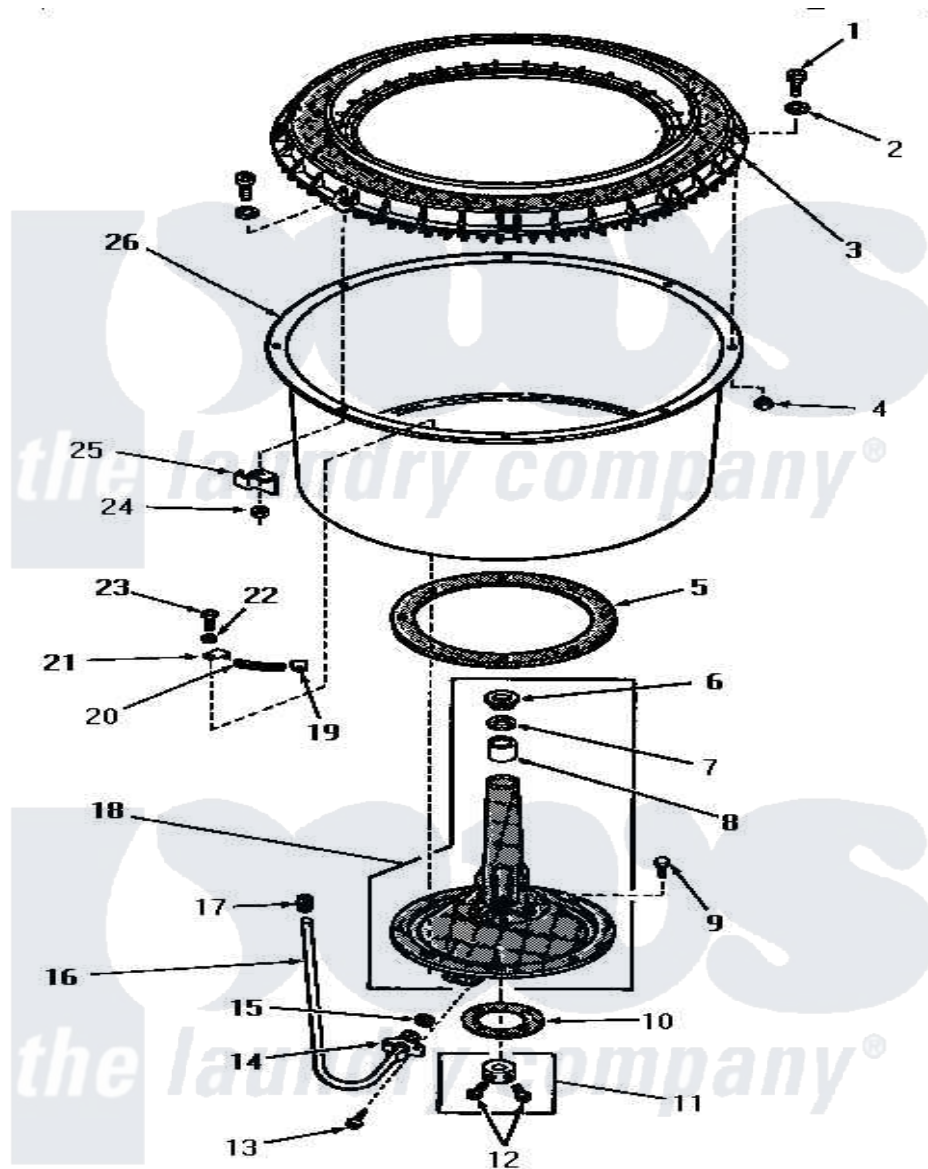

Amana FA4111 03 - AGITATOR POST & SPIN TUB

AGITATOR POST AND SPIN TUB

Amana [Residential Amana FA4111 Washer Parts](#) Parts Diagram 03 - AGITATOR POST & SPIN TUB
 Click on the part number to view part

Item	Original Part Number	Replaced By	Status	Part Description
1	25251	EZ25251		25 x 25 x 1 Filter 1 Metal Side
2	25100			Washer, 17/64 ID x 1/2 OD
3	24931		Not Available	BALANCE RING
4	25250			Nut, 1/4-20 Hex Nyllock
5	22449		Not Available	GASKET
6	23685			Bearing
7	23684			Seal
8	23686			Bearing
9	20261			Screw, Cap
10	20120			Gasket
11	20377			Collar Assembly
12	23481	02422		Screw, 1/4-20 X 1/2 HeX
13	20852		Not Available	SCREW,10-24 X 1/2 HEX
14	26046			Bracket, Sediment Tube
15	20110			Gasket
16	25980			Tube, Sediment

17	22361		Sleeve
18	26016	2-6016	Wheel 71/2x6
19	22446		Clip
20	22144		Spring
21	22447		Clip
22	20121	Not Available	GASKET
23	20260		Screw, 5/16-18 X 3/4 RD
24	26678		Nut, Self-Locking
25	22025		Bracket
26	25976	Not Available	TUB,SPIN-SS
NI	243P3	Not Available	KIT,AGITATOR POST