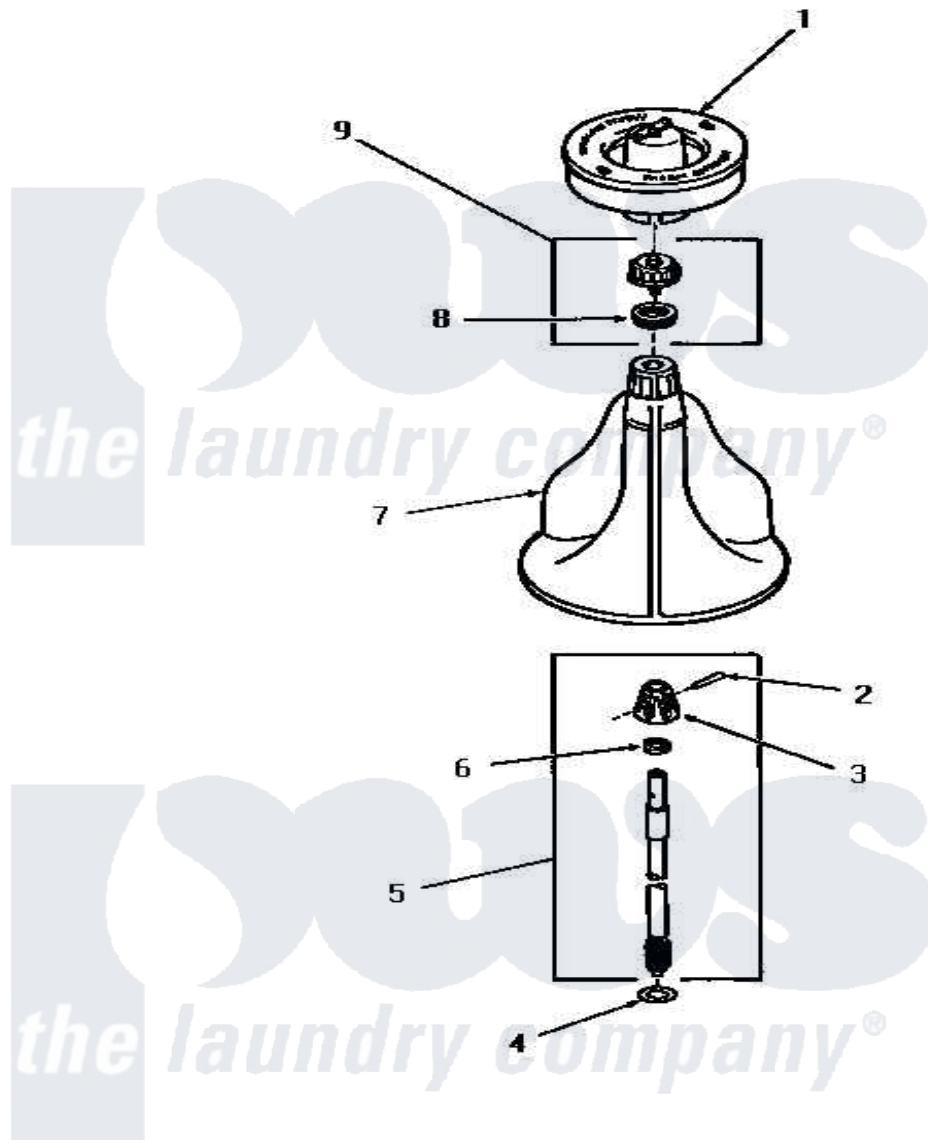

# Amana FA4111 04 - AGITATOR, SHAFT & FABRIC SOFTENER DISP

## AGITATOR, SHAFT AND FABRIC SOFTENER DISPENSER

Amana Residential Amana FA4111 Washer Parts Parts Diagram 04 - AGITATOR, SHAFT & FABRIC SOFTENER DISP  
 Click on the part number to view part

Item	Original Part Number	Replaced By	Status	Part Description
1	23546		Not Available	ASSY,DISPENSER-FAB-SOF
2	<a href="#">20243</a>			Pin, Taper
3	20056		Not Available	BLOCK, DRIVE
4	<a href="#">22135</a>			Washer
5	21751	<a href="#">21751P</a>		Assyshaft
6	20057	<a href="#">222T017P01</a>		Washer FIB 21/32 ID X 1156 OD X 1/8
7	25975		Not Available	ASSY,AGITATOR
8	<a href="#">21036</a>			Clip, Cable
9	<a href="#">26015</a>			Assembly, Cap And Ring-Agitator
"	<a href="#">26014</a>			Assembly, Cap And Ring-Agitator