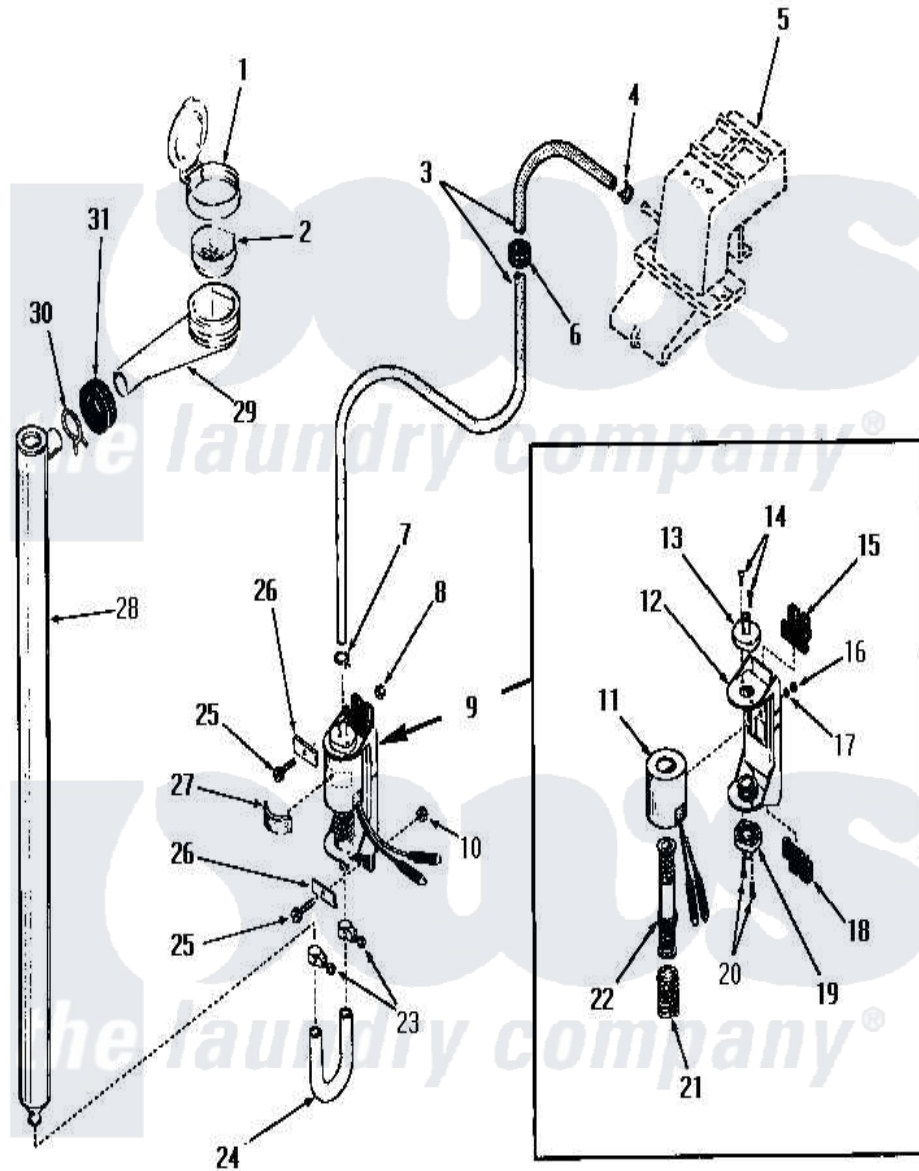

Amana FA4111 05 - BLEACH DISPENSER

Amana [Residential Amana FA4111 Washer Parts](#) Parts Diagram 05 - BLEACH DISPENSER
 Click on the part number to view part

Item	Original Part Number	Replaced By	Status	Part Description
1	22484		Not Available	BLEACH LID
2	21984			Cover, Dispenser
3	22300		Not Available	HOSE
4	23410		Not Available	HOSE CLAMP
5	Y00000000		Not Available	SEE NOTE WATER INLET
6	22299		Not Available	GROMMET
7	22295		Not Available	HOSE CLAMP
8	22001			Nut, 10-24 Nylon Hex BR
9	22337			Pump, Bleach
10	22001			Nut, 10-24 Nylon Hex BR
11	22337B		Not Available	COIL AND FRAME
12	22337A		Not Available	BASE
13	22337E		Not Available	HOSE CONNECTOR
14	51356		Not Available	SCREW,6-32 X 5/16 RD H
15	22337F		Not Available	ISOLATION MOUNT
16	22337G		Not Available	NUT

17	21735	Not Available	LOCKWASHER,No.10 INTSHKP
18	22337F	Not Available	ISOLATION MOUNT
19	22337E	Not Available	HOSE CONNECTOR
20	51356	Not Available	SCREW,6-32 X 5/16 RD H
21	22337D	Not Available	SPRING
22	22337C	Not Available	ARMATURE AND VALVE
23	24604	Not Available	HOSE CLAMP
24	22302	Not Available	HOSE
25	25989	Not Available	HEX HEAD SCREW
26	Y22287	Not Available	BLEACH PUMP BRACKET
27	25220	Not Available	BUMPER
28	22303	Not Available	TUBE,BLEACH
29	22377	Not Available	DISPENSER xREPLACE
30	Y03640	Not Available	CLAMP
31	20118	Not Available	GROMMET,1982 INV