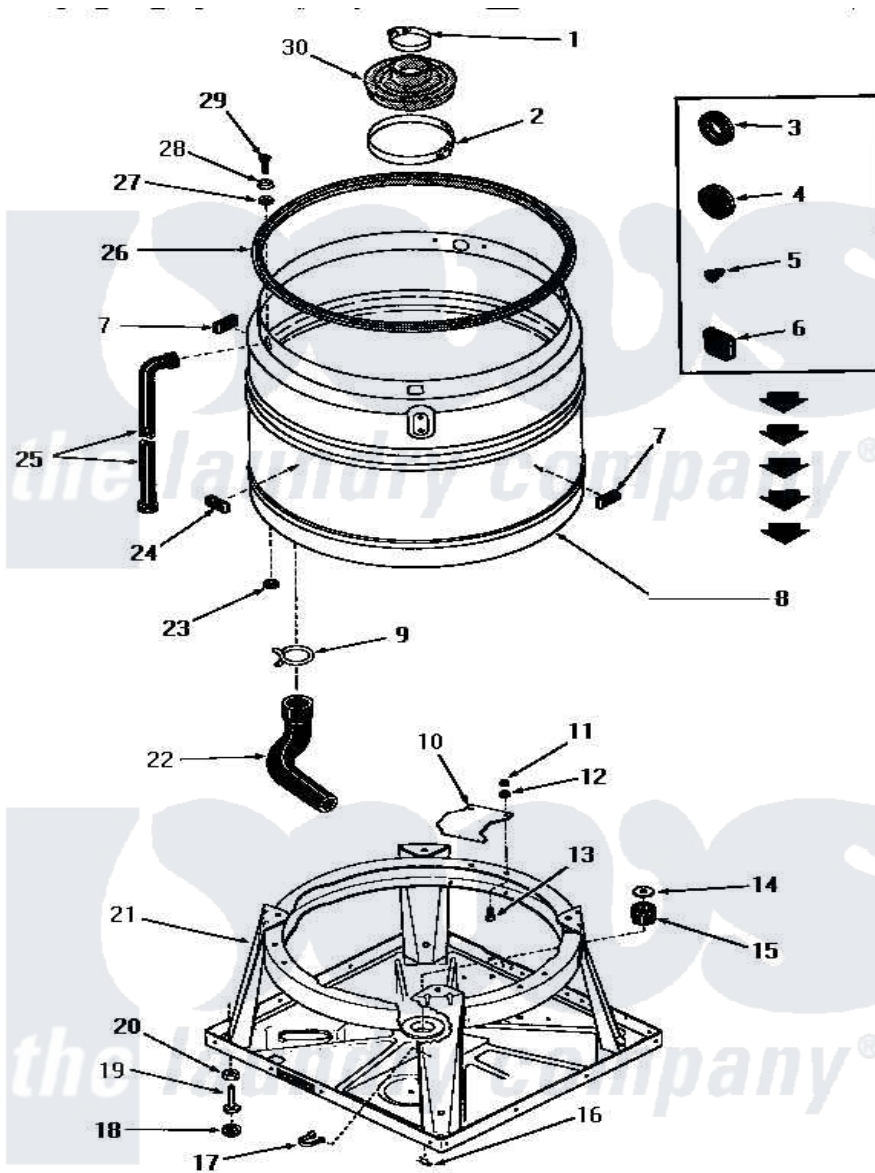

Amana FA4111 06 - BOOT, CHASSIS & DRAIN TUB

BOOT, CHASSIS AND DRAIN TUB

Amana [Residential Amana FA4111 Washer Parts](#) Parts Diagram 06 - BOOT, CHASSIS & DRAIN TUB
 Click on the part number to view part

Item	Original Part Number	Replaced By	Status	Part Description
1	20107			Upper Clamp
2	20108	F200201		Clamp Hose #56
3	20118		Not Available	GROMMET,1982 INV
4	20305	20-305		Sizzle Do Not Ship Ups
5	21393	21-393		Piezo Sounder
6	21651			Grommet
7	23258			Pad, Bumper
8	26034M		Not Available	ASSY,SPLASH TUB
9	10108			Seal
10	21905			Plate, Snubber
11	20275	27001225		Nut, Jam Mid Lock 1/4-20
12	03189			LoCkwasher, 1/4 Std-C P
13	02422			Screw, 1/4-20 X 1/2 HeX
14	20162		Not Available	SPACER
15	20195		Not Available	GROMMET
16	26012	2-6012		Blower Wheel

17	22837		Not Available	STRAP,WIRE
18	21749	40016001		Foot, Rubber
19	20409	22003428		Leg, Adjustable
20	Y21899	40038101		Nut, Leg
21	26028			Assembly, Chassis xReplace
22	25112			Hose
23	20115			Grommet
24	23257		Not Available	PAD,BUMPER
25	22818		Not Available	HOSE
26	21233		Not Available	GASKET
27	20112			Grommet
28	20111			Washer
29	20259		Not Available	SCREW
30	20129		Not Available	BOOT