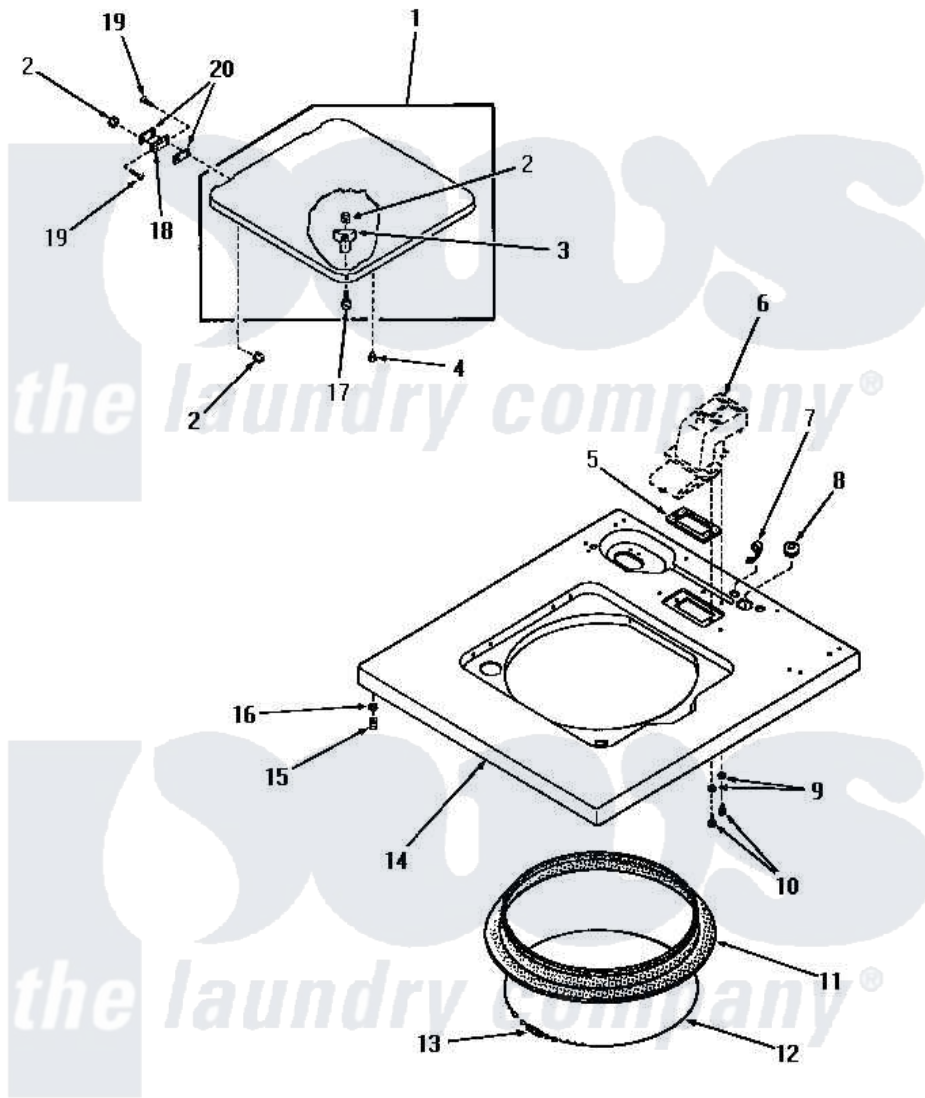

Amana FA4111 07 - CABINET TOP & LOADING DOOR

CABINET TOP AND LOADING DOOR

Amana [Residential Amana FA4111 Washer Parts](#) Parts Diagram 07 - CABINET TOP & LOADING DOOR
 Click on the part number to view part

Item	Original Part Number	Replaced By	Status	Part Description
1	26901W		Not Available	ASSY,LID & CATCH xREPLACE
"	26901A		Not Available	LOADING DOOR, AVOCADO
"	26901K		Not Available	LOADING DOOR, COFFEE
"	26901C		Not Available	LOADING DOOR, COPPERTONE
"	26901H		Not Available	ASSY,LID & CATCH
"	26901L		Not Available	ASSY,LID & CATCH
2	21752			Nut, 8-32 Hex Brilock
3	25217	R0603504		Actuator, Door Switch
4	21176			Bumper
5	23255		Not Available	GASKET
6	Y00000000		Not Available	SEE NOTE WATER INLET
7	21903	211881		Grommet, Cord Part Not Used- Gas Models Only
8	20118		Not Available	GROMMET,1982 INV
9	20493			Washer, 11/64 ID x 3/8 OD

10	55469	500226	Screw, 8b-16 x 5/8 Tap
11	25277		Guard, Rim
12	22352	Not Available	RETAINER,WIRE
13	20791	Not Available	SPRING
14	26819A	Not Available	CABINET TOP, AVOCADO
"	26819K	Not Available	CABINET TOP, COFFEE
"	26819C	Not Available	CABINET TOP, COPPERTONE
"	26819L	Not Available	ASSY, TOP
"	26819H	Not Available	CABINET TOP, HARVEST GOLD
"	26819W	Not Available	CABINET TOP, WHITE
15	23007	Not Available	CAGED NUT
16	24861	Not Available	LOCKWASHER, .448X.789SH
17	26729	Not Available	SCREW AND WASHER
18	21583		Hinge
19	22649		Screw, 8-32 X 13/32 FI
20	21584		Gasket