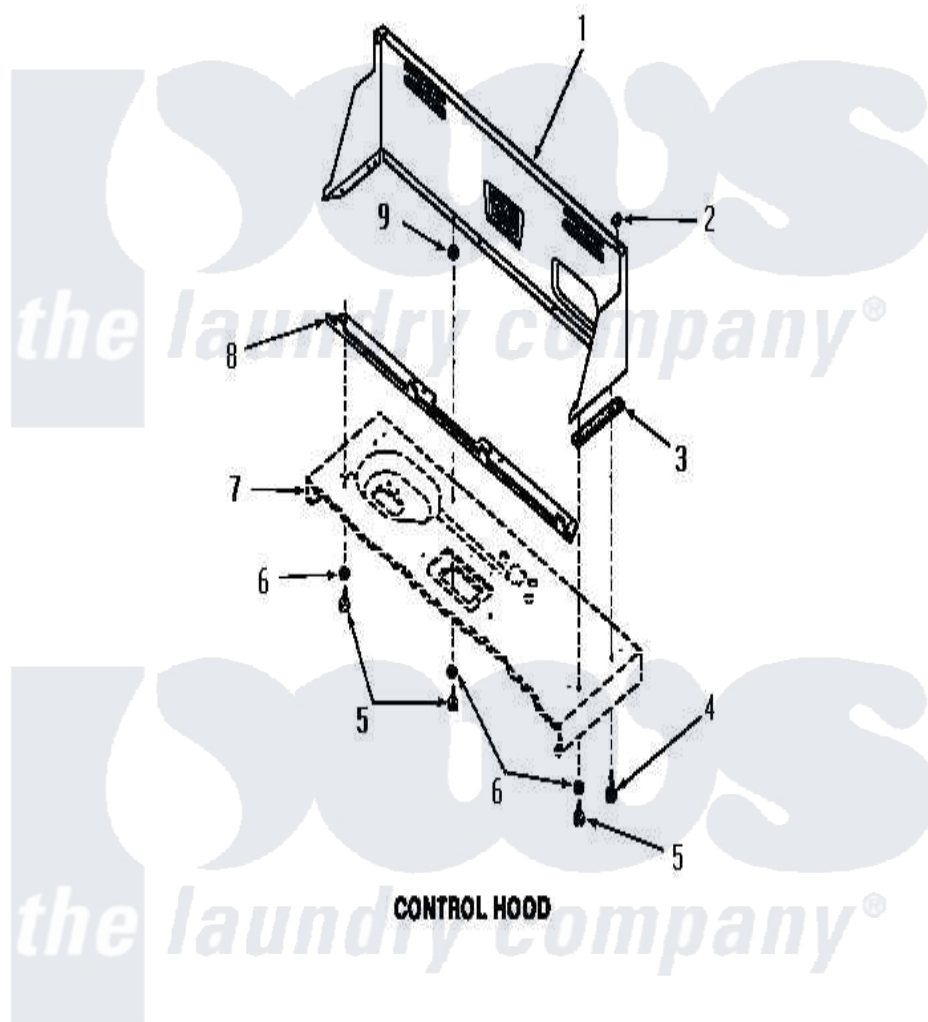

Amana FA4111 09 - CONTROL HOOD

Amana [Residential Amana FA4111 Washer Parts](#) Parts Diagram 09 - CONTROL HOOD
 Click on the part number to view part

Item	Original Part Number	Replaced By	Status	Part Description
1	26820W		Not Available	CONTROL HOOD, WHITE
"	26820H		Not Available	CONTROL HOOD GOLD
"	26820L		Not Available	CONTROL HOOD, ALMOND
"	26820C		Not Available	CONTROL HOOD, COPPERTONE
"	26820K		Not Available	CONTROL HOOD, COFFEE
"	26820A		Not Available	CONTROL HOOD, AVOCADO
2	24522			Nut, Speed-8ab-18 C1995
3	23028		Not Available	GASKET,CONTROL BOX END
4	25724		Not Available	HEX HEAD SCREW
5	52150	489464		Screw
6	20493			Washer, 11/64 ID x 3/8 OD
7	Y00000000		Not Available	SEE NOTE CABINET TOP
8	23360		Not Available	ANGLE
9	23425		Not Available	WASHER,7/32IDX7/16ODX.